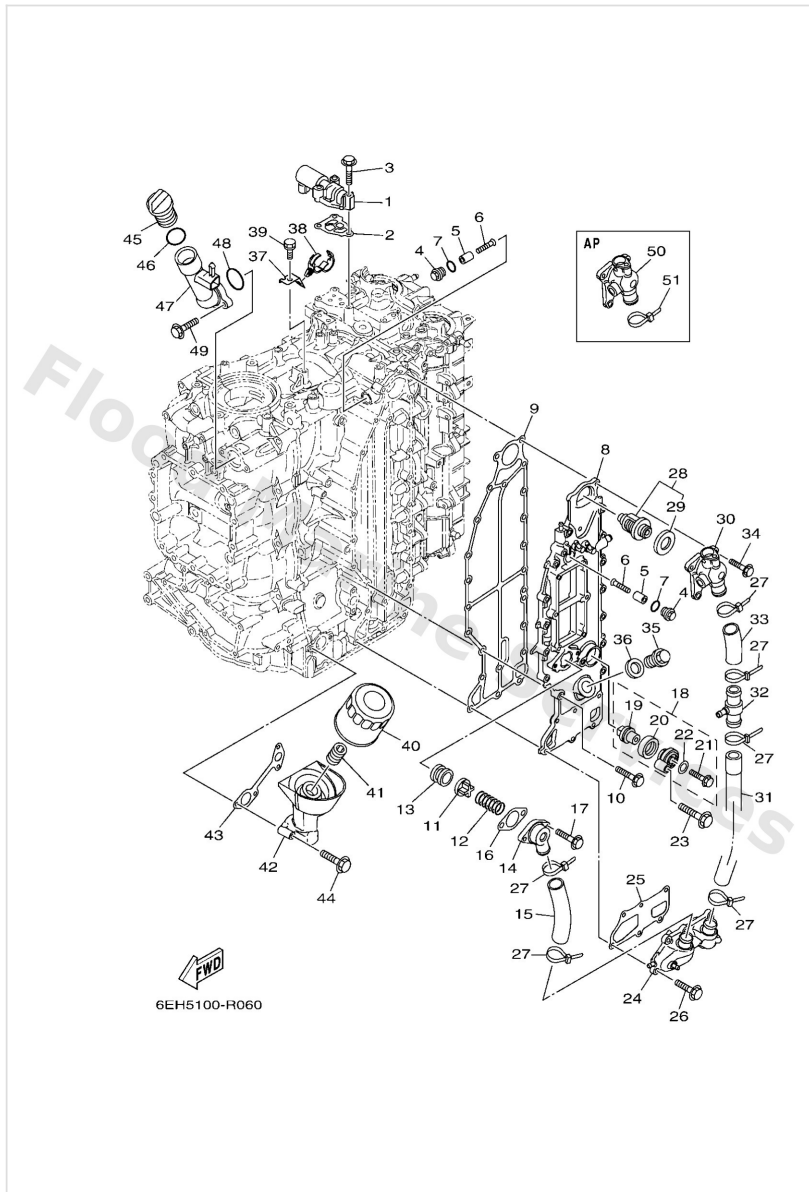

Cylinder & Crankcase 3

Ref	Part	
32	6CE2437800 Pipe, joint 3	Buy now
33	6DA1244H00 Hose 5	Buy now
35	9034018M09 Plug, straight screw	Buy now
36	90201186F1 Washer, plate (22f)	Buy now
37	6DA1249100 Clamp 1	Buy now
38	9046420181 Clamp(4ap)	Buy now
39	9011906078 Bolt, with washer	Buy now
40	69J1344004 Element assembly, oil cleaner	Buy now
41	6S51285800 Bolt, union	Buy now
42	6DA1344601 Connector	Buy now
43	6DA1347500 Gasket	Buy now
44	9010506151 Bolt, flange	Buy now
45	6G81536300 Plug, oil	Buy now
46	9321024M79 O-ring	Buy now
47	6DA1531900 Joint	Buy now