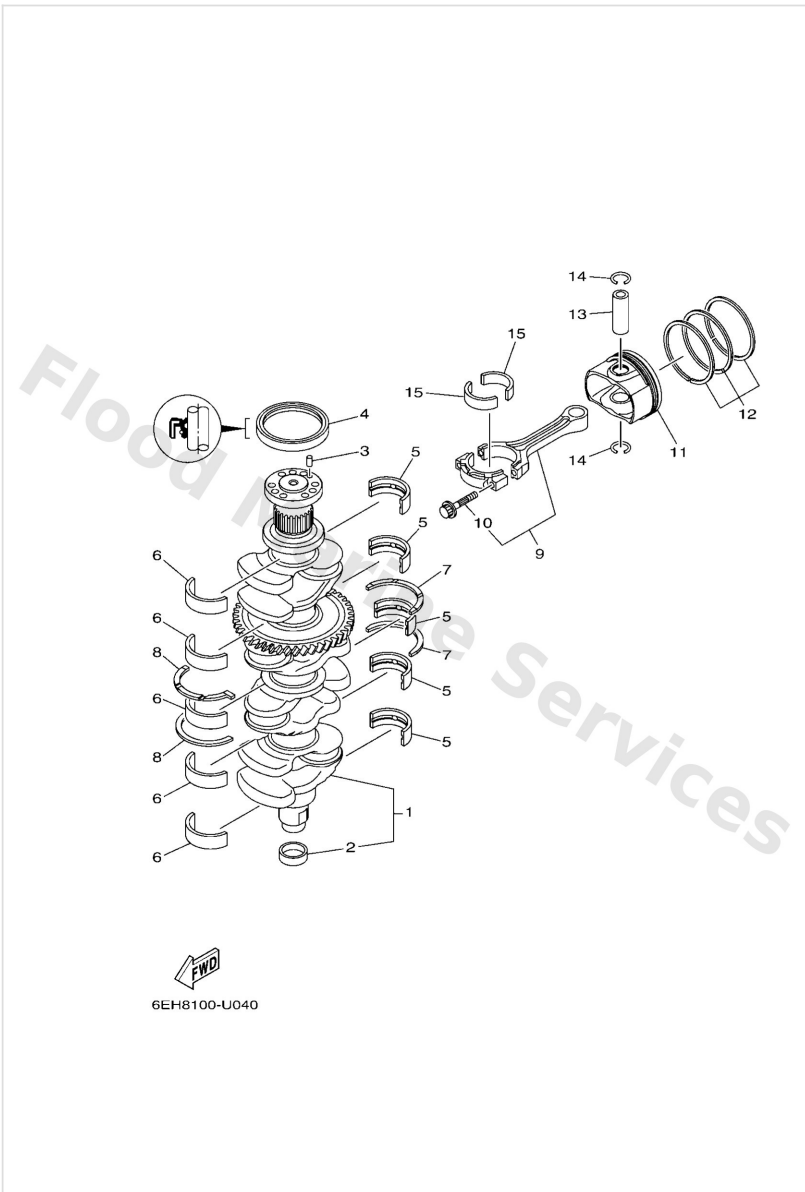

Crankshaft & Piston

Ref	Part	
12	6CB1160300 Piston ring set (std)	Buy now
13	6CB1163300 Pin, piston	Buy now
14	K0FA323300 Ring, hole snap	Buy now
15	6JD1165600 Plane bearing, connecting rod UR BLACK	Buy now
15	6JD1165610 Plane bearing, connecting rod UR PINK	Buy now
15	6JD1165620 Plane bearing, connecting rod UR RED	Buy now