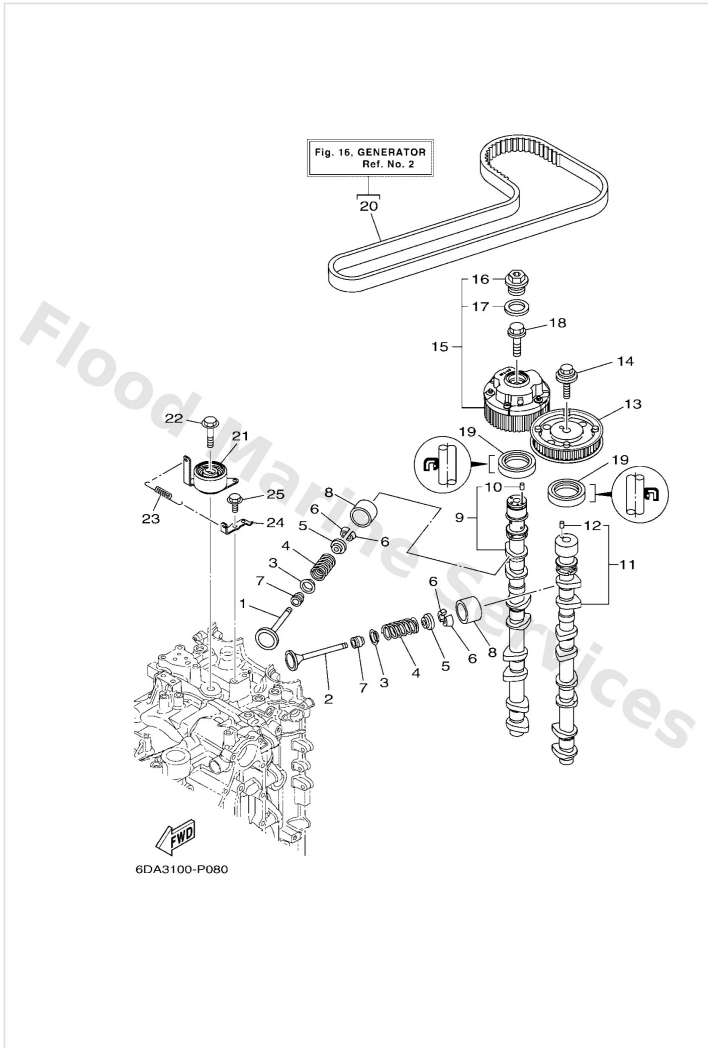

Ref	Part	
8	K0FA375180 Lifter, valve (3.182) UR	Buy now
8	K0FA375190 Lifter, valve (3.202) UR	Buy now
8	K0FA3751A0 Lifter, valve (3.222) UR	Buy now
8	K0FA3751B0 Lifter, valve (3.242) UR	Buy now
8	K0FA3751C0 Lifter, valve (3.262) UR	Buy now
8	K0FA3751D0 Lifter, valve (3.282) UR	Buy now
8	K0FA3751E0 Lifter, valve (3.302) UR	Buy now
8	K0FA3751F0 Lifter, valve (3.322) UR	Buy now
8	K0FA3751G0 Lifter, valve (3.342) UR	Buy now
8	K0FA3751H0 Lifter, valve (3.362) UR	Buy now
8	K0FA3751J0 Lifter, valve (3.382) UR	Buy now
8	K0FA3751K0 Lifter, valve (3.402) UR	Buy now
8	K0FA3751L0 Lifter, valve (3.422) UR	Buy now
8	K0FA3751M0 Lifter, valve (3.442) UR	Buy now
8	K0FA3751N0 Lifter, valve (3.462) UR	Buy now