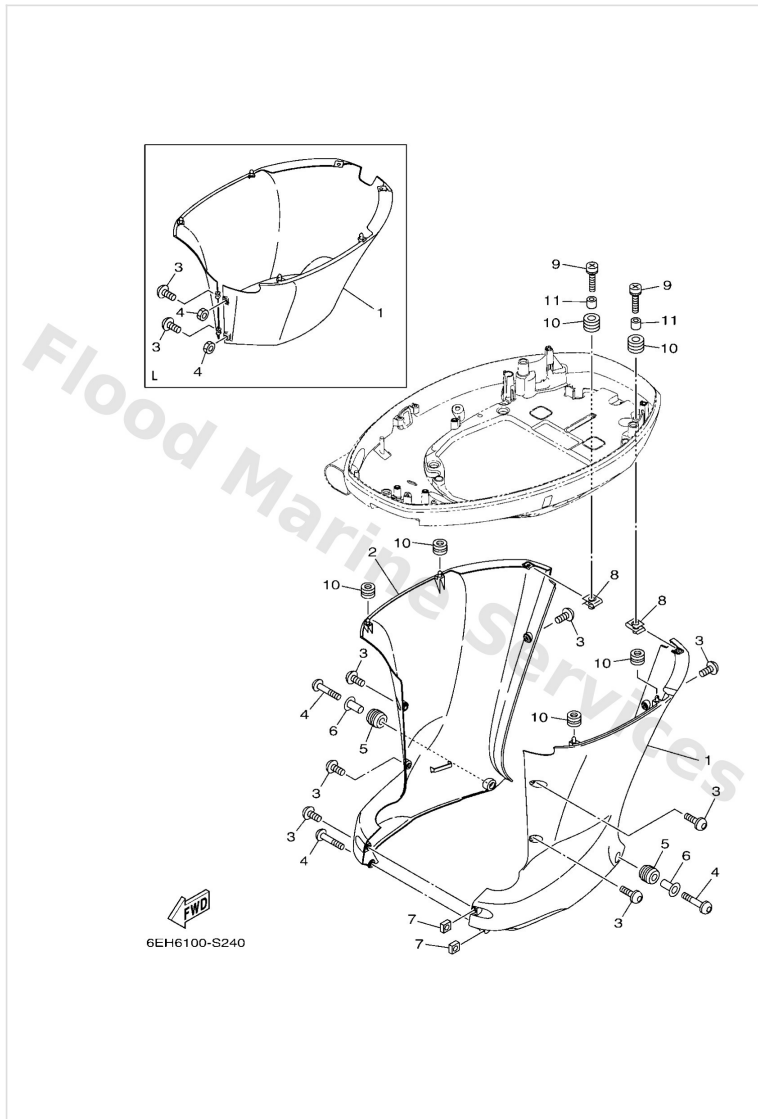

Bottom Cowling 1

Ref	Part	
16	9050622001 Spring, tension	Buy now
17	66T4314400 Hook, spring	Buy now
18	95D9506012 Bolt, flange deep recess	Buy now
19	9048022M81 Grommet	Buy now
20	9038708M37 Coller (6e5)	Buy now
21	9011908187 Bolt, with washer	Buy now
22	6DA4271700 Rubber, seal 2	Buy now
23	6DA4238400 Seal, cap	Buy now
24	6H44274800 Grommet	Buy now
25	6P24439100 Nipple, hose	Buy now
26	61A4272700 Grommet	Buy now
27	9026907003 Rivet	Buy now
28	9048013163 Grommet (1e5)	Buy now
29	9321013M63 O-ring (6g8)	Buy now
30	68F4275300 Fastner AP	Buy now

Bottom Cowling 1

Ref	Part	
31	9046420258 Clamp AP	Buy now
32	6EE4279440 Label, warning (general)	Buy now
33	6EE4279450 Label, warning (general)	Buy now
34	6AH8199600 Mark	Buy now

Bottom Cowling 2

Ref	Part	
1	6DA4274001 Apron complete 1 X(25.3")	Buy now
1	6DA42741118D Apron L(20.3")	Buy now
2	6DA4277001 Apron complete 2 X(25.3")	Buy now
3	9011106144 Bolt,hex. socket button X(25.3")	Buy now
3	9015906M28 Screw, with washer L(20.3")	Buy now
4	9011106142 Bolt,hex. socket button X(25.3")	Buy now
4	9538006600 Nut(661) L(20.3")	Buy now
5	9048016009 Grommet X(25.3")	Buy now
6	9038707028 Collar X(25.3")	Buy now
7	9017306001 Nut, square X(25.3")	Buy now
8	90183061A8 Nut, spring	Buy now
9	9015906053 Screw, with washer	Buy now
10	9048013M24 Grommet (6e9)	Buy now
11	9038706M43 Coller (6e9)	Buy now