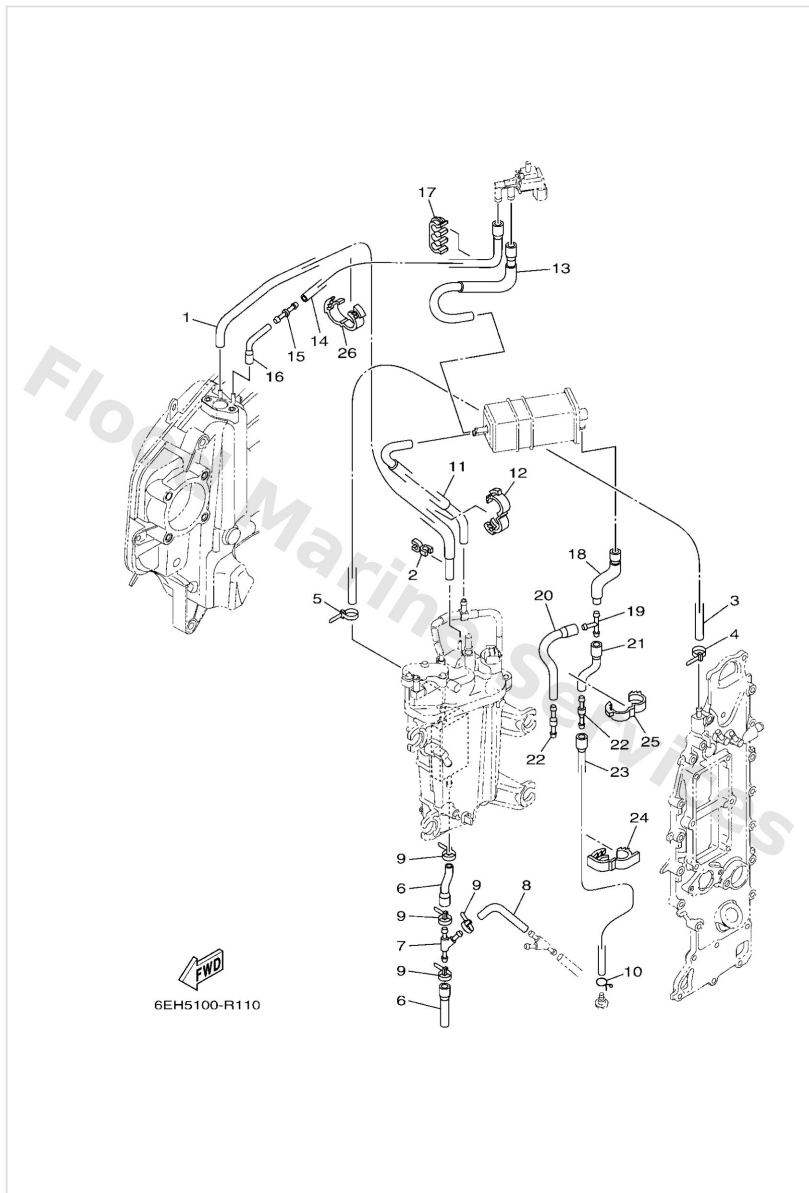

Intake 3

Ref	Part	
1	6DA1353200 Hose, vacuum sensing 3	Buy now
2	9046407M41 Clamp(62y)	Buy now
3	9044509120 Hose (l1500)	Buy now
4	9046511M10 Clamp	Buy now
6	6DA1257600 Hose 1	Buy now
7	6CE2437700 Pipe, joint 2	Buy now
8	9044510056 Hose (l85)	Buy now
10	9046709M09 Clip(6k8)	Buy now
11	6DA1475A00 Pipe 1	Buy now
12	9046416001 Clamp	Buy now
13	6DA1475F00 Pipe 3	Buy now
14	6DA2416A00 Hose	Buy now
15	6CB1498900 Orifice, air vent	Buy now
16	6DA1475G00 Pipe 4	Buy now
17	9046410011 Clamp	Buy now