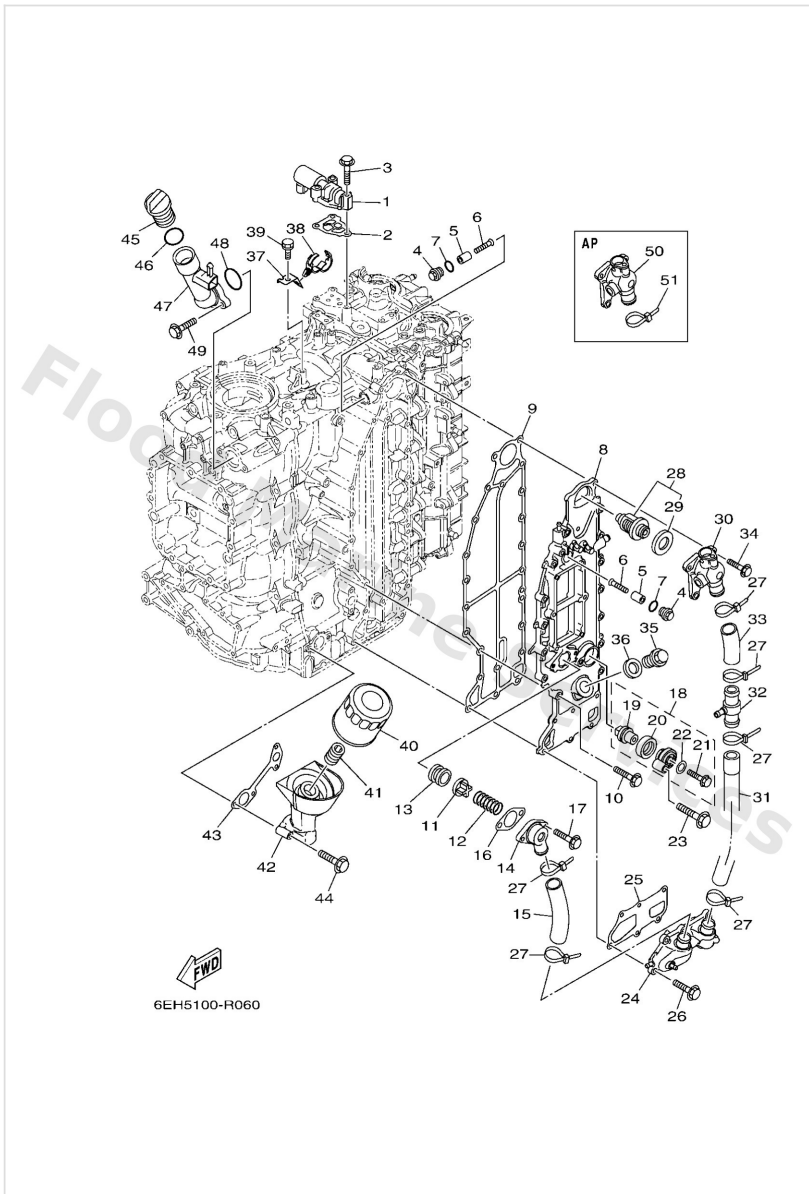

Cylinder & Crankcase 3

Ref	Part	
48	93210357A3 O-ring	Buy now
49	9010506037 Bolt, flange	Buy now
50	6DA1241BA09S Cover, thermostat 2 AP WATER TEMP SENSOR	Buy now