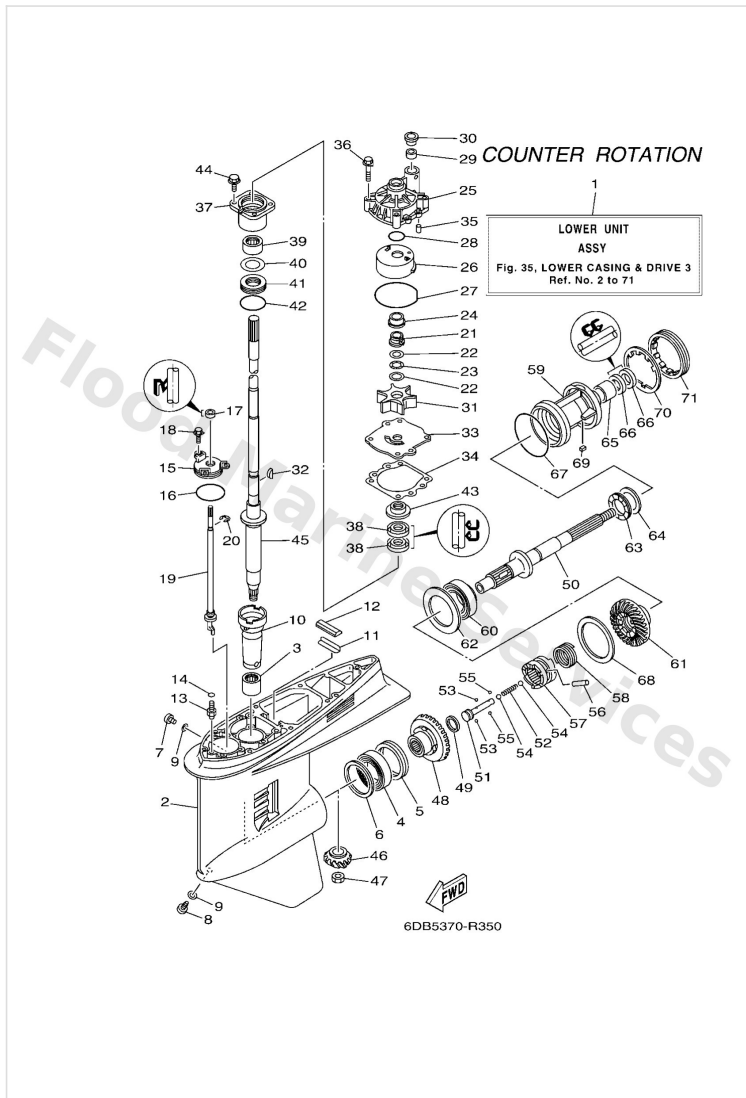

Lower Casing & Drive 3

Ref	Part	
40	6E54558701 Shim (t:0.10mm) UR	Buy now
40	6E54558710 Shim (t:0.12mm) UR	Buy now
40	6E54558720 Shim (t:0.15mm) UR	Buy now
40	6E54558730 Shim (t:0.18mm) UR	Buy now
40	6E54558740 Shim (t:0.30mm) UR	Buy now
40	6E54558750 Shim (t:0.40mm) UR	Buy now
40	6E54558760 Shim (t:0.50mm) UR	Buy now
41	93341930V2 Bearing, thrust(64d)	Buy now
42	9321055M14 O-ring (70e)	Buy now
43	6E54534400 Cover, oil seal	Buy now
44	97E9508525 Bolt, hexagon w/w deep recess	Buy now
45	6DA4550110 Drive shaft comp. X(25.3")	Buy now
46	6DA4555100 Pinion (14t)	Buy now
47	9017016M01 Nut, hexagon (688)	Buy now
48	6DB4556000 Gear 1 (26t)	Buy now