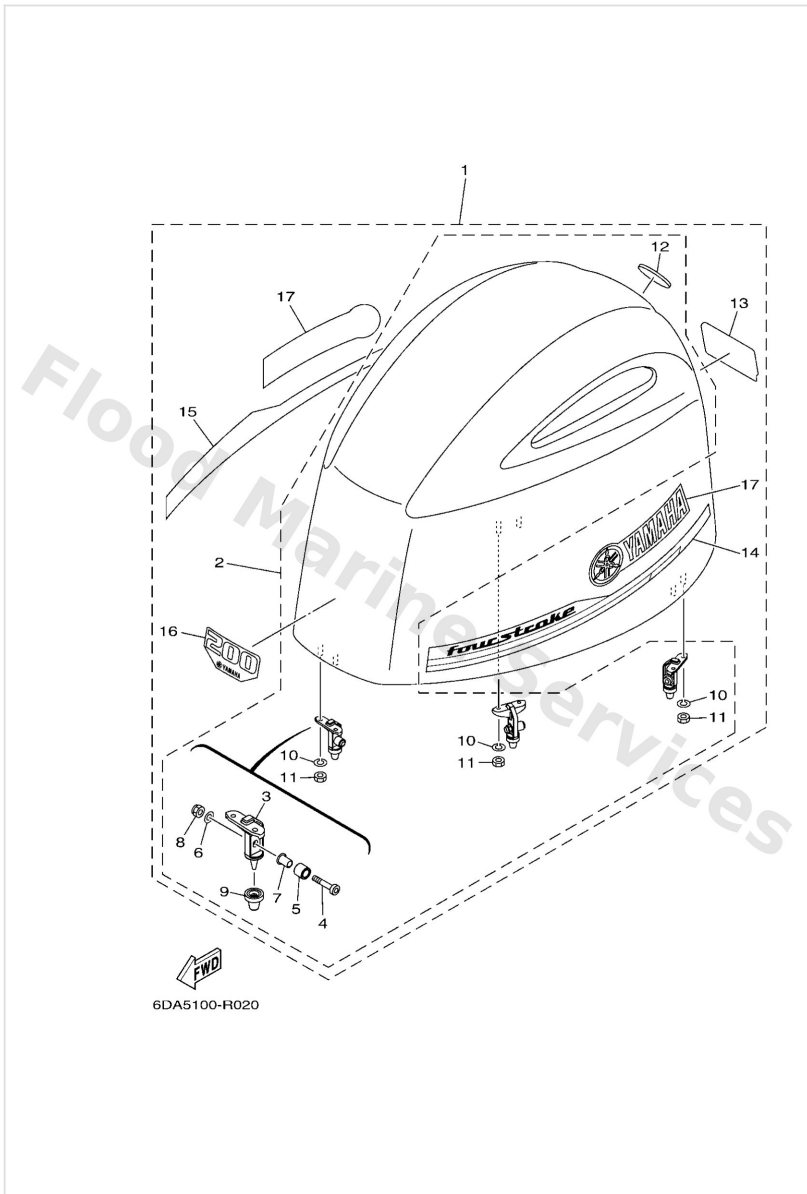

Top Cowling

Ref	Part	
16	6DA4267700 Graphic, front	Buy now
17	63P4268120 Mark, cowling	Buy now