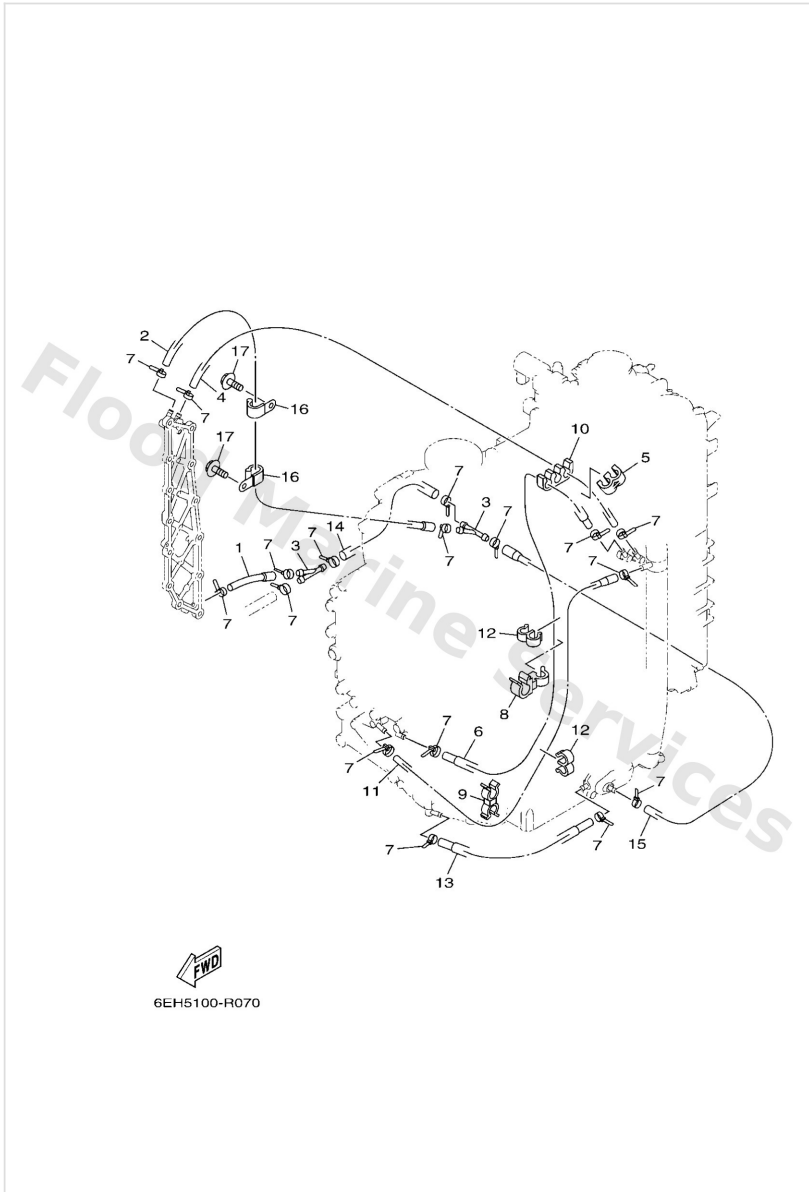

Cylinder & Crankcase 4

Ref	Part	
17	95D9506012 Bolt, flange deep recess	Buy now