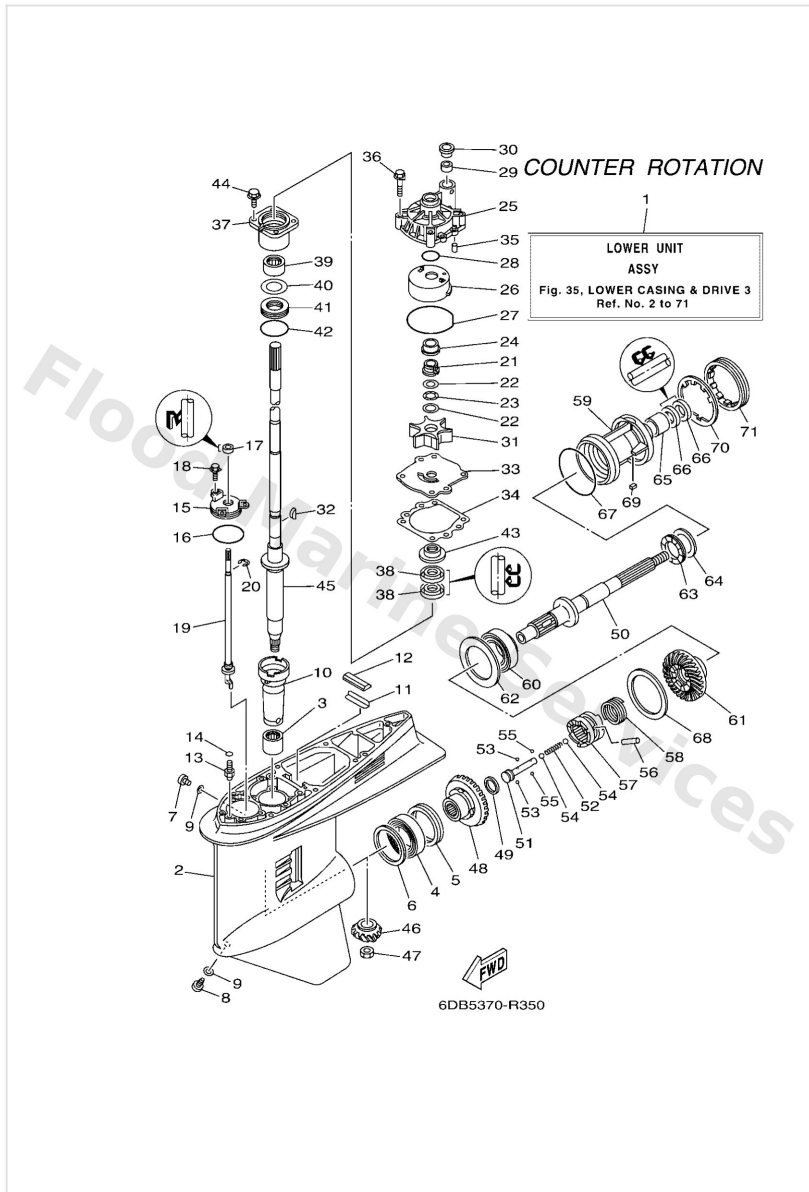

Lower Casing & Drive 3

Ref	Part	
49	9020126015 Washer, plate	Buy now
50	6K14561111 Shaft, propeller	Buy now
51	6E54563402 Slide, shift	Buy now
52	9050116M37 Spring (6g5)	Buy now
53	9350732009 Ball (12r)	Buy now
54	9351132017 Ball (498)	Buy now
55	9350316003 Ball	Buy now
56	9025008M07 Pin, straight (6g5)	Buy now
57	6DA4563101 Clutch, dog	Buy now
58	6E54563301 Ring, cross pin	Buy now
59	6K14533201CA Housing, bearing	Buy now
60	9333200048 Bearing(6k0)	Buy now
61	6DB4557000 Gear 2 (26t)	Buy now
62	6K14557600 Washer, thrust	Buy now
63	93341440U5 Bearing, thrust (6k0)	Buy now