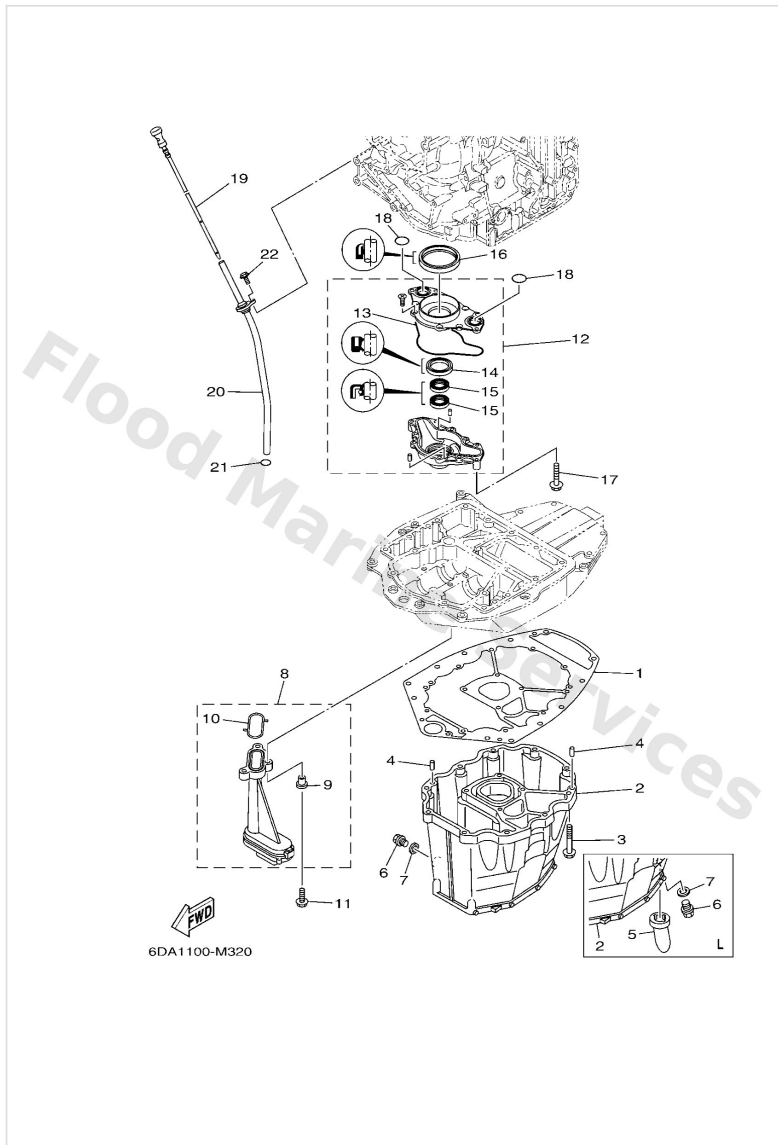

Oil Pan

Ref	Part	
1	63P1531202 Gasket, oil pan	Buy now
2	63P1531103 Oil pan L(20.3")	Buy now
2	6DA1531101 Oil pan X(25.3")	Buy now
3	97E7508535 Bolt, hexagon w/w deep recess	Buy now
4	9360816M16 Pin, dowel(6t4)	Buy now
5	63P1531600 Damper 1 L(20.3")	Buy now
6	9034014M06 Plug, straight screw(62y)	Buy now
7	9043014M09 Gasket	Buy now
8	63P1341100 Strainer, oil	Buy now
9	9038706263 Collar	Buy now
10	63P1341500 Seal, oil strainer	Buy now
11	9581206025 Bolt, flange	Buy now
12	6DA1330000 Oil pump assembly	Buy now
13	6DA1332900 Gasket, pump cover	Buy now
14	6AW1311900 Oil seal	Buy now