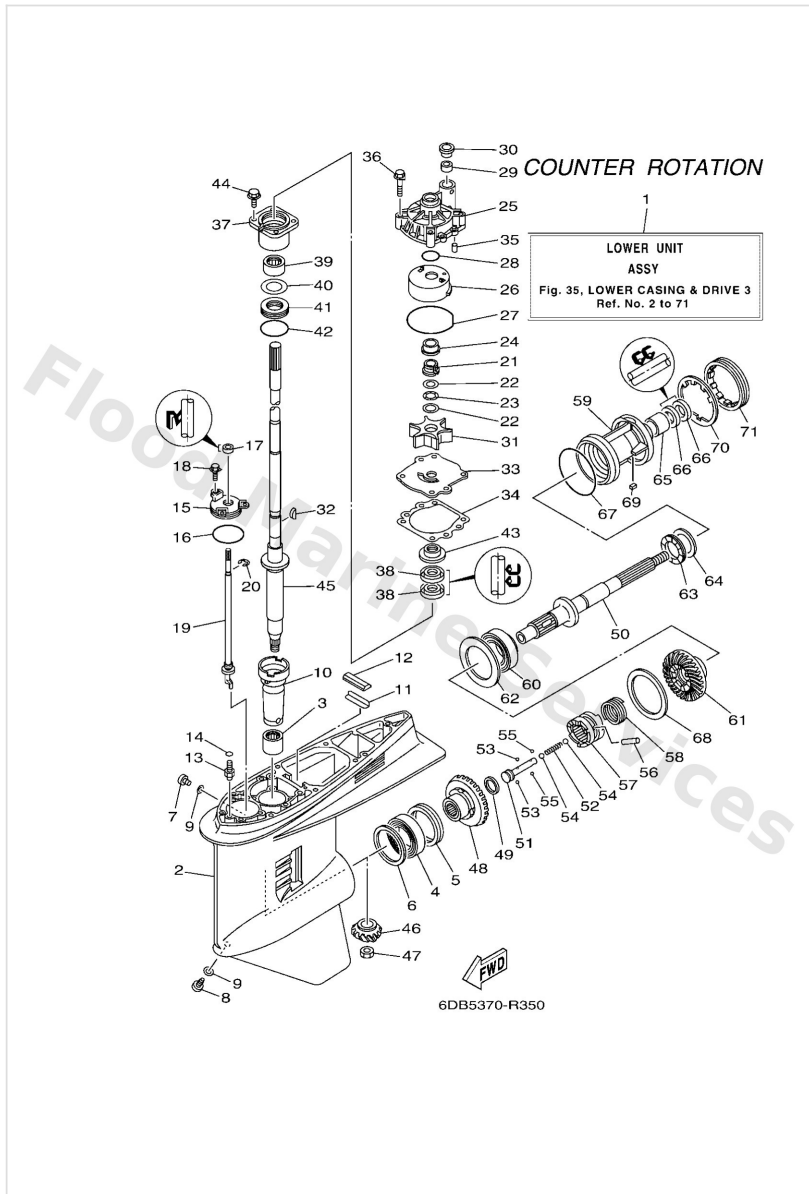

Lower Casing & Drive 3

Ref	Part	
68	6G54557750 Shim (t:0.40mm) UR	Buy now
68	6G54557760 Shim (t:0.50mm) UR	Buy now
69	9028204M00 Key, straight(6g5)	Buy now
70	6G54538301 Washer, claw	Buy now
71	6G54538402 Nut	Buy now