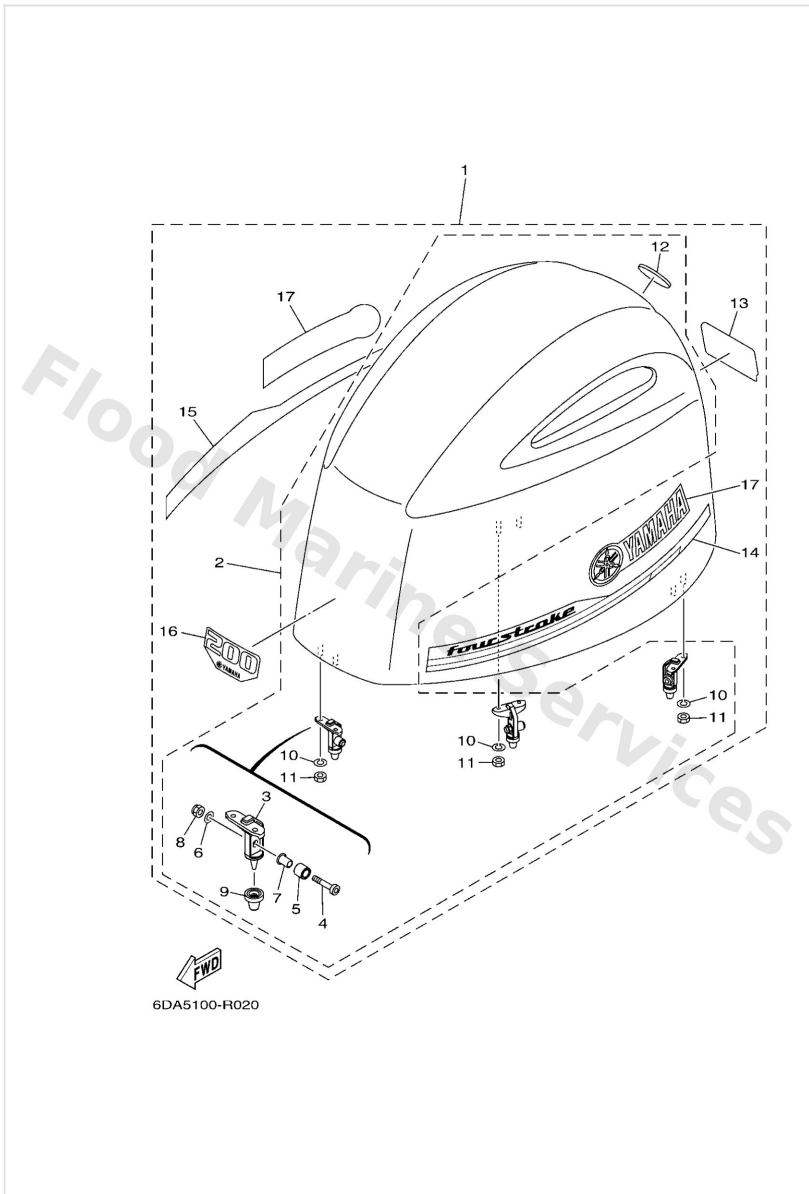

Top Cowling

Ref	Part	
1	6DA4261001 Top cowling assembly (6da)	Buy now
2	6DA4261A01 Top cowling w/o graphics	Buy now
3	6CB42647A0 Holder, clamp band	Buy now
4	9011108078 Bolt,hex. socket button	Buy now
5	9038710094 Collar	Buy now
6	9299008600 Washer, plain (663)	Buy now
7	9038708M45 Coller (6f5)	Buy now
8	9578008300 Nut, nylon (6j8)	Buy now
9	6AW4266300 Damper 2	Buy now
10	9299006100 Washer(6a1)	Buy now
11	9538006600 Nut(661)	Buy now
12	6DA4269700 Tuning fork mark	Buy now
13	6DA4267800 Graphic, rear	Buy now
14	6DA4267500 Graphic, side 1	Buy now
15	6DA4267600 Graphic, side 2	Buy now