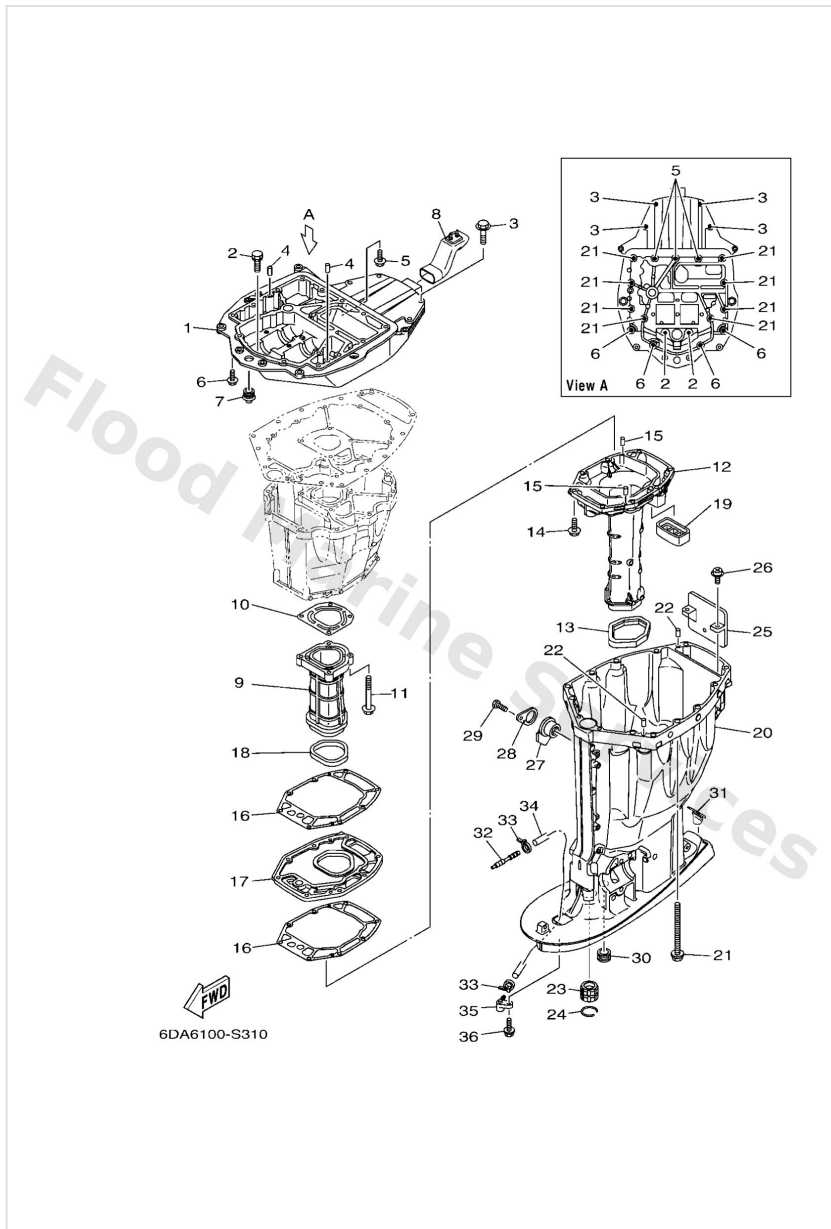

Upper Casing

Ref	Part	
1	63P4113705 Guide, exhaust	Buy now
2	9011908182 Bolt, with washer	Buy now
3	97E7510545 Bolt, hexagon w/w deep recess	Buy now
4	9360816M16 Pin, dowel(6t4)	Buy now
5	9011908189 Bolt, with washer	Buy now
6	97E7510535 Bolt, hexagon w/w deep recess	Buy now
7	6E54272400 Grommet	Buy now
8	6DA4276900 Seal, rubber	Buy now
9	63P4113102 Manifold, ext. 1	Buy now
10	63P41133A0 Gasket, exhaust manifold 1	Buy now
11	97E7508560 Bolt, hexagon w/w deep recess	Buy now
12	6DA1471101 Muffler 1 X(25.3")	Buy now
12	6DA1471111 Muffler 1 L(20.3")	Buy now
13	69J4512300 Gasket, muffler	Buy now
14	97E7508535 Bolt, hexagon w/w deep recess	Buy now