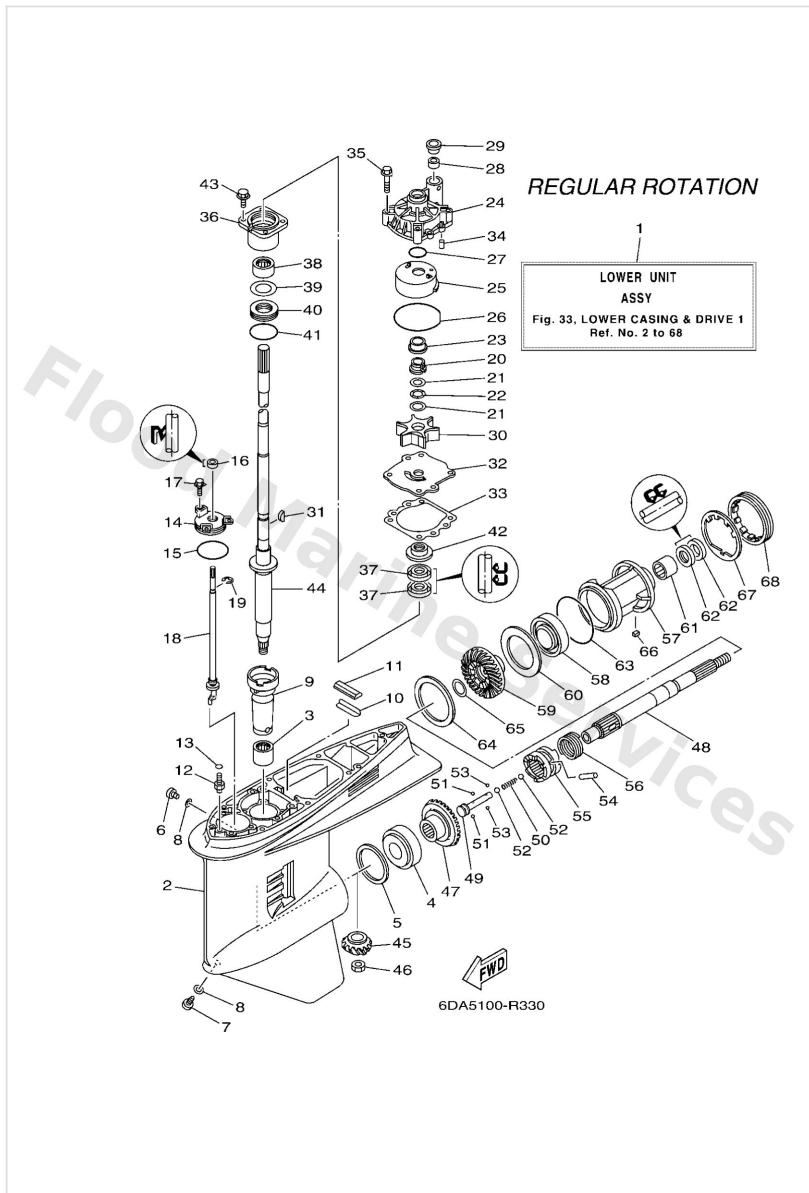

Lower Casing & Drive 1

Ref	Part	
9	6G54553601 Sleeve, drive shaft	Buy now
10	6634537600 Guide, seal damper	Buy now
11	6884537500 Damper, seal 2	Buy now
12	63P4537800 Nipple, hose	Buy now
13	9321007003 O-ring (11m)	Buy now
14	6E54532100 Plate	Buy now
15	9321058144 O-ring(47x)	Buy now
16	9310609014 Oil seal	Buy now
17	9011906M10 Bolt, with washer	Buy now
18	63P4415001 Shift cam assembly	Buy now
19	9900108600 Circlip(2r6)	Buy now
20	61A4553800 Spacer, 1	Buy now
21	9020122M01 Washer, plate(61a)	Buy now
22	9020622M19 Washer, wave(61a)	Buy now
23	61A4552700 Collar, drive shaft	Buy now