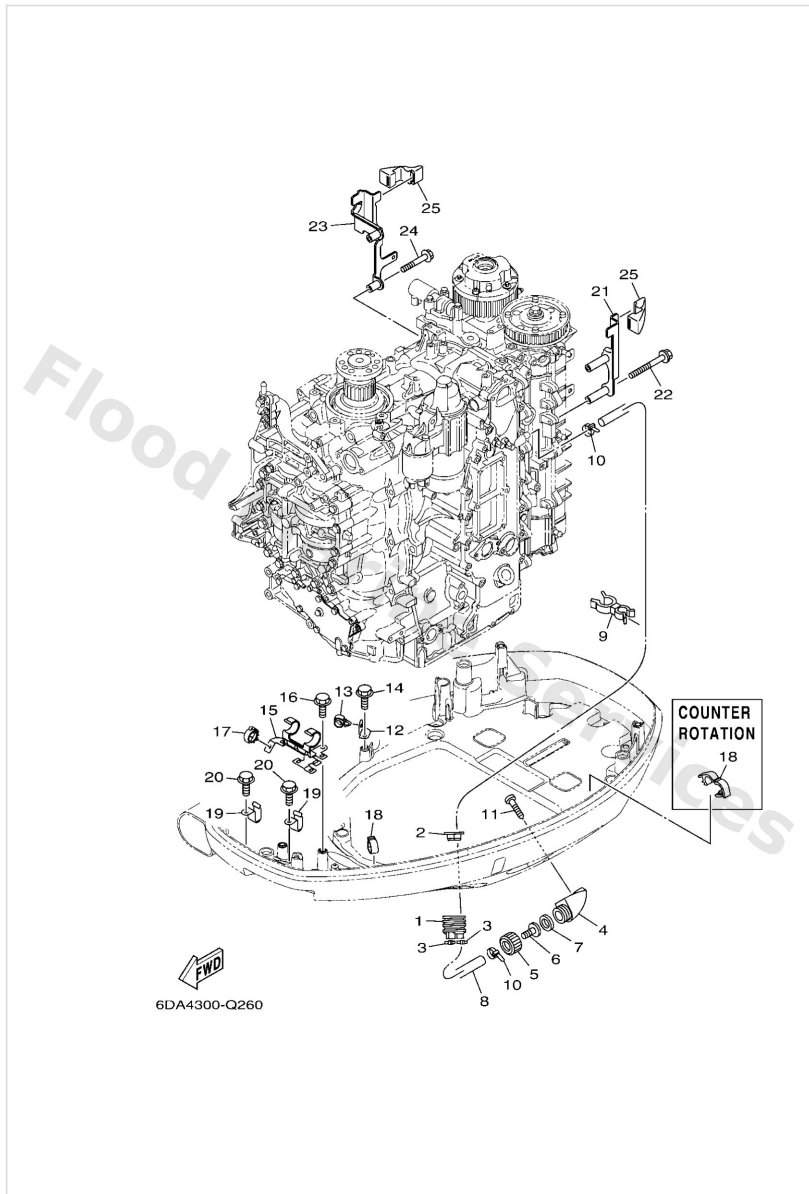

Bottom Cowling 3

Ref	Part	
18	9046418004 Clamp	Buy now
19	9046212013 Clamp	Buy now
21	6DA1199800 Bracket 1	Buy now
22	95D9506065 Bolt, flange deep recess	Buy now
23	6DA1199900 Bracket 2	Buy now
24	95D9506040 Bolt, flange deep recess	Buy now
25	6CB4266200 Damper	Buy now