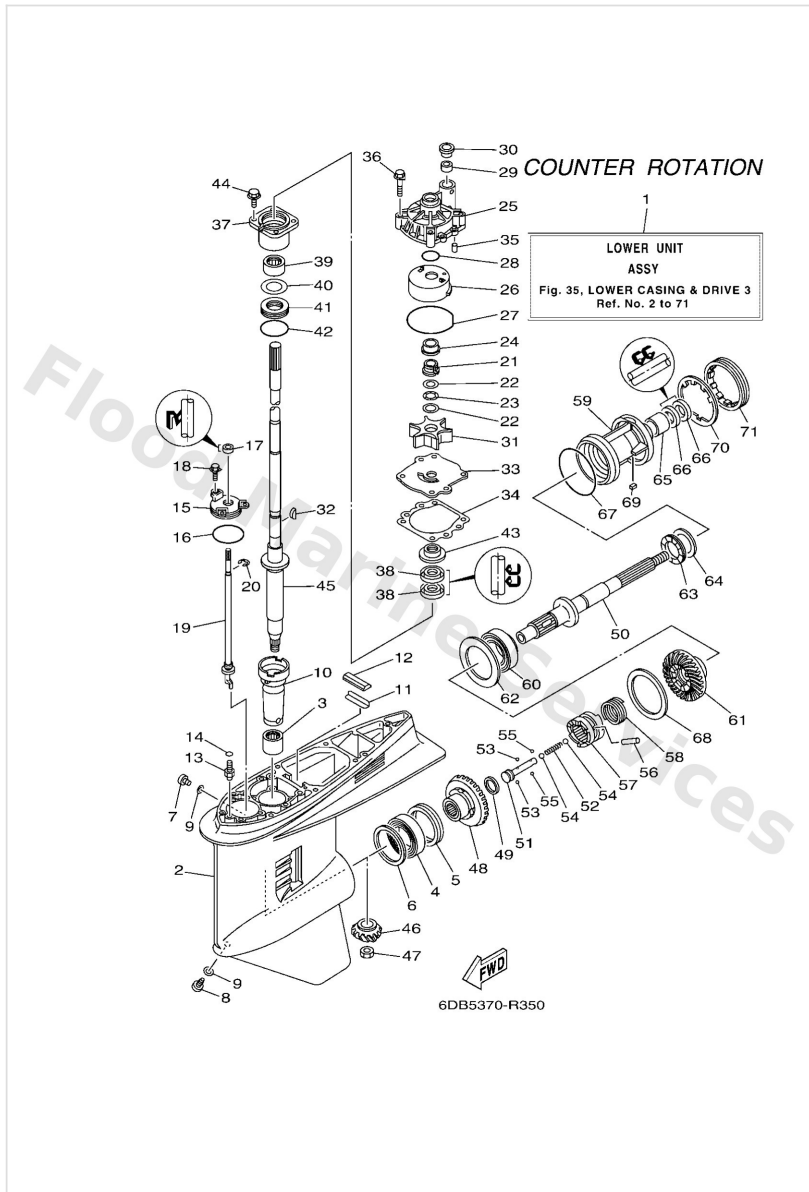

Lower Casing & Drive 3

Ref	Part	
10	6G54553601 Sleeve, drive shaft	Buy now
11	6634537600 Guide, seal damper	Buy now
12	6884537500 Damper, seal 2	Buy now
13	63P4537800 Nipple, hose	Buy now
14	9321007003 O-ring (11m)	Buy now
15	6E54532100 Plate	Buy now
16	9321058144 O-ring(47x)	Buy now
17	9310609014 Oil seal	Buy now
18	9011906M10 Bolt, with washer	Buy now
19	64P4415001 Shift cam assembly	Buy now
20	9900108600 Circlip(2r6)	Buy now
21	61A4553800 Spacer, 1	Buy now
22	9020122M01 Washer, plate(61a)	Buy now
23	9020622M19 Washer, wave(61a)	Buy now
24	61A4552700 Collar, drive shaft	Buy now