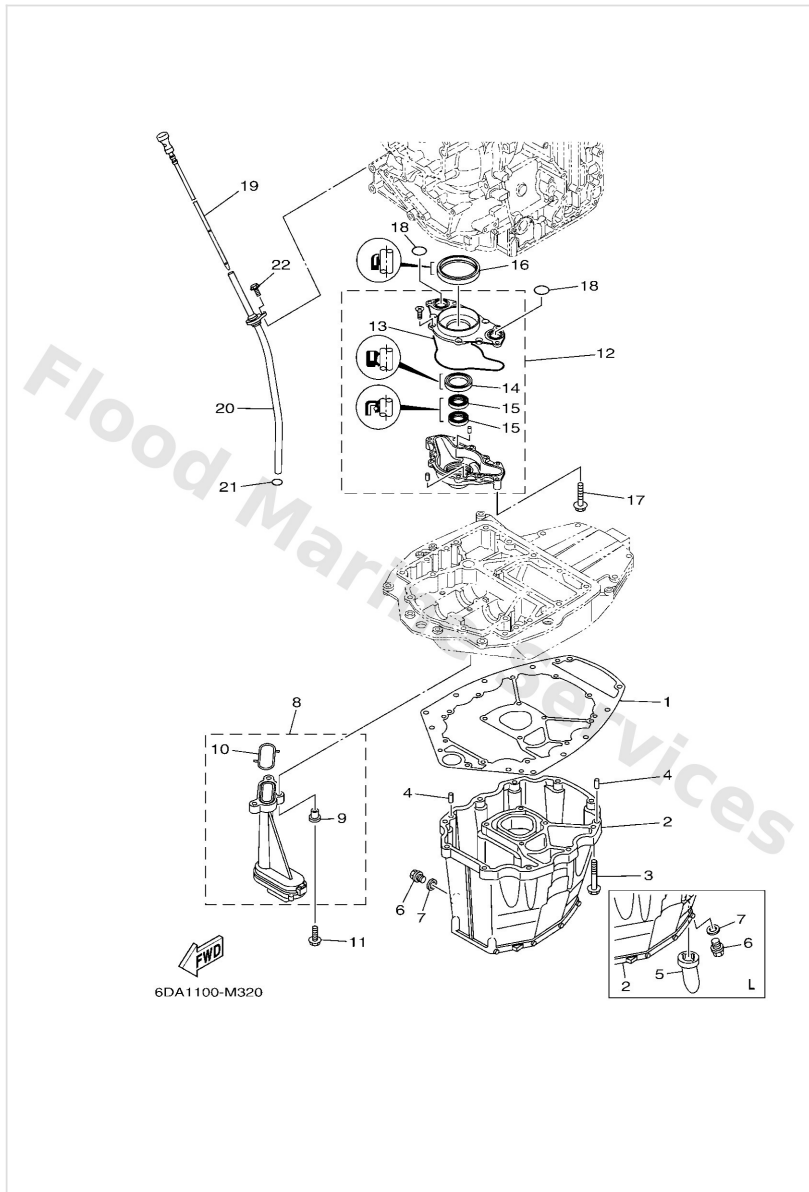

Oil Pan

Ref	Part	
15	69J1363100 Oil seal	Buy now
16	6CB1135500 Seal, cylinder 1	Buy now
17	97E7506540 Bolt, hexagon w/w deep recess	Buy now
18	9321025552 O-ring (22f)	Buy now
19	6DA1536200 Plug, oil level	Buy now
20	6DA1537700 Guide, inlet	Buy now
21	9321019MJ3 O-ring	Buy now
22	95D9506016 Bolt, flange deep recess	Buy now