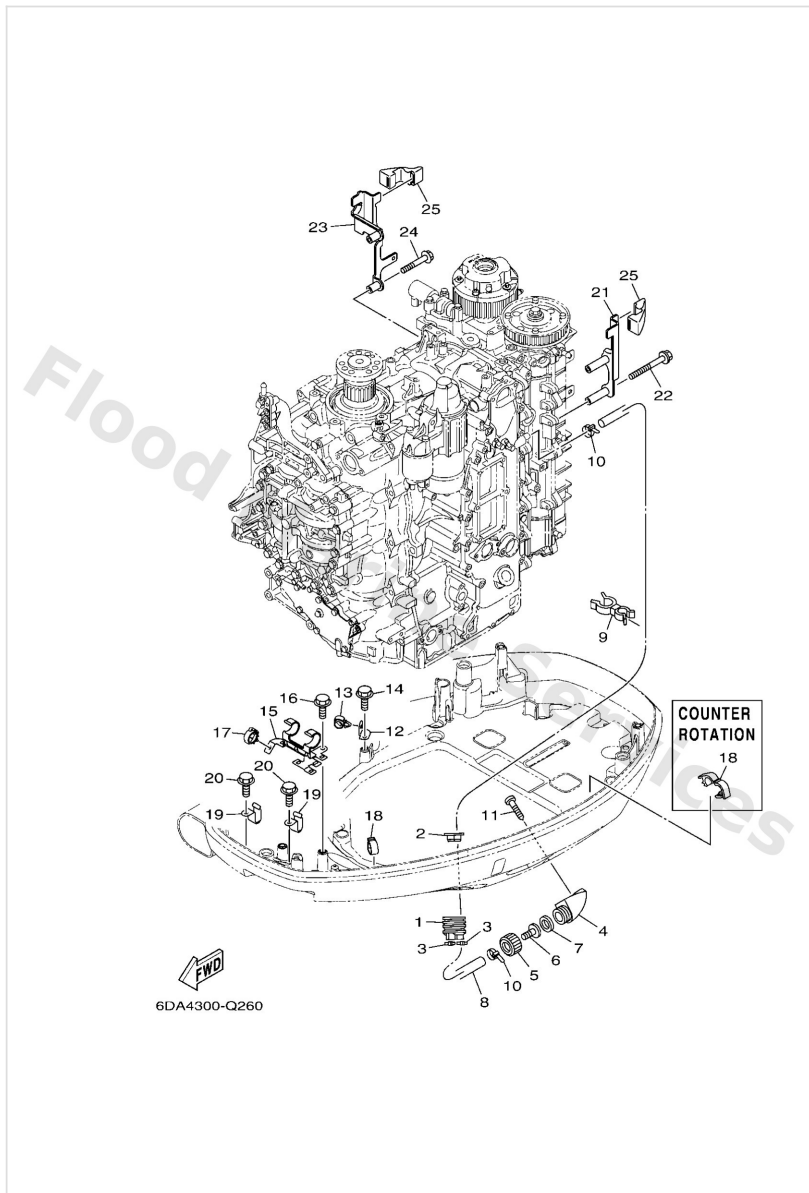

Bottom Cowling 3

Ref	Part	
1	6H14272621 Grommet	Buy now
2	6BG4238400 Seal, cap	Buy now
3	9046511M10 Clamp	Buy now
4	6AW1257200 Adapter	Buy now
5	6R31258100 Joint, hose 1	Buy now
6	6AW1258200 Joint, hose 2	Buy now
7	6R31258300 Gasket, hose joint	Buy now
8	6DA4254100 Pipe 1	Buy now
9	9046421256 Clamp	Buy now
11	9778060520 Screw, tapping(6k8)	Buy now
12	63P4275600 Stay, clamp	Buy now
13	9046413249 Clamp	Buy now
14	95D9506012 Bolt, flange deep recess	Buy now
15	6DA8366G00 Bracket 3	Buy now
17	9046418246 Clamp(4tr)	Buy now