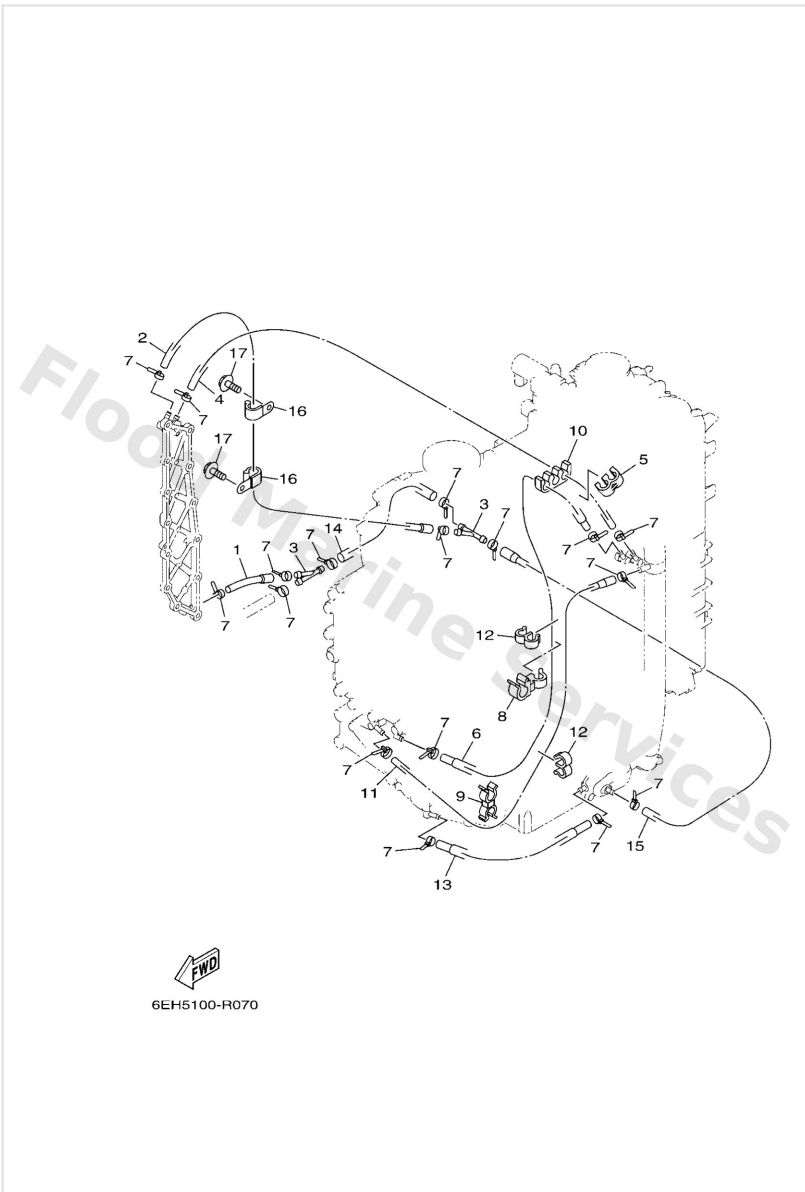

Cylinder & Crankcase 4

Ref	Part	
1	6DA1257600 Hose 1	Buy now
2	6DA1258900 Hose 6	Buy now
3	6CE2437700 Pipe, joint 2	Buy now
4	9044509008 Hose (I580)	Buy now
5	9046409M21 Clamp(6j8)	Buy now
6	6DA1257800 Hose 3	Buy now
7	9046511M10 Clamp	Buy now
8	9046412010 Clamp	Buy now
9	9046409142 Clamp(3xv)	Buy now
10	9046409020 Clamp	Buy now
11	6DA1257900 Hose 4	Buy now
12	9046409M31 Clamp(6m7)	Buy now
13	6DA1255200 Hose 8	Buy now
14	9044510057 Hose (I170)	Buy now
16	9046508M83 Clamp	Buy now