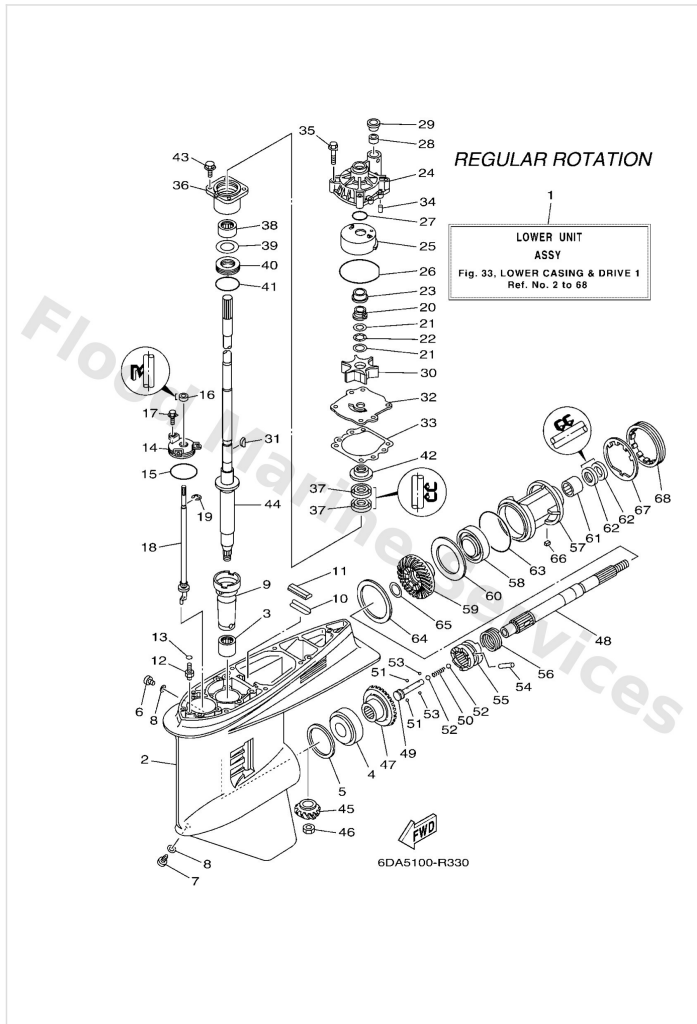

Lower Casing & Drive 1

Ref	Part	
1	6DA45300028D Lower unit assembly L(20.3"),RH	Buy now
1	6DA45300138D Lower unit assembly X(25.3"),RH	Buy now
2	6J945301078D Casing, lower	Buy now
3	93311928U5 Bearing, needle (6g5)	Buy now
4	93332000V3 Bearing, taper roller (6g5)	Buy now
5	6G54556701 Shim (t:0.10mm) UR	Buy now
5	6G54556710 Shim (t:0.12mm) UR	Buy now
5	6G54556720 Shim (t:0.15mm) UR	Buy now
5	6G54556730 Shim (t:0.18mm) UR	Buy now
5	6G54556740 Shim (t:0.30mm) UR	Buy now
5	6G54556750 Shim (t:0.40mm) UR	Buy now
5	6G54556760 Shim (t:0.50mm) UR	Buy now
6	9034008002 Plug, straight screw	Buy now
7	6884534110 Plug, drain	Buy now
8	9043008003 Gasket	Buy now