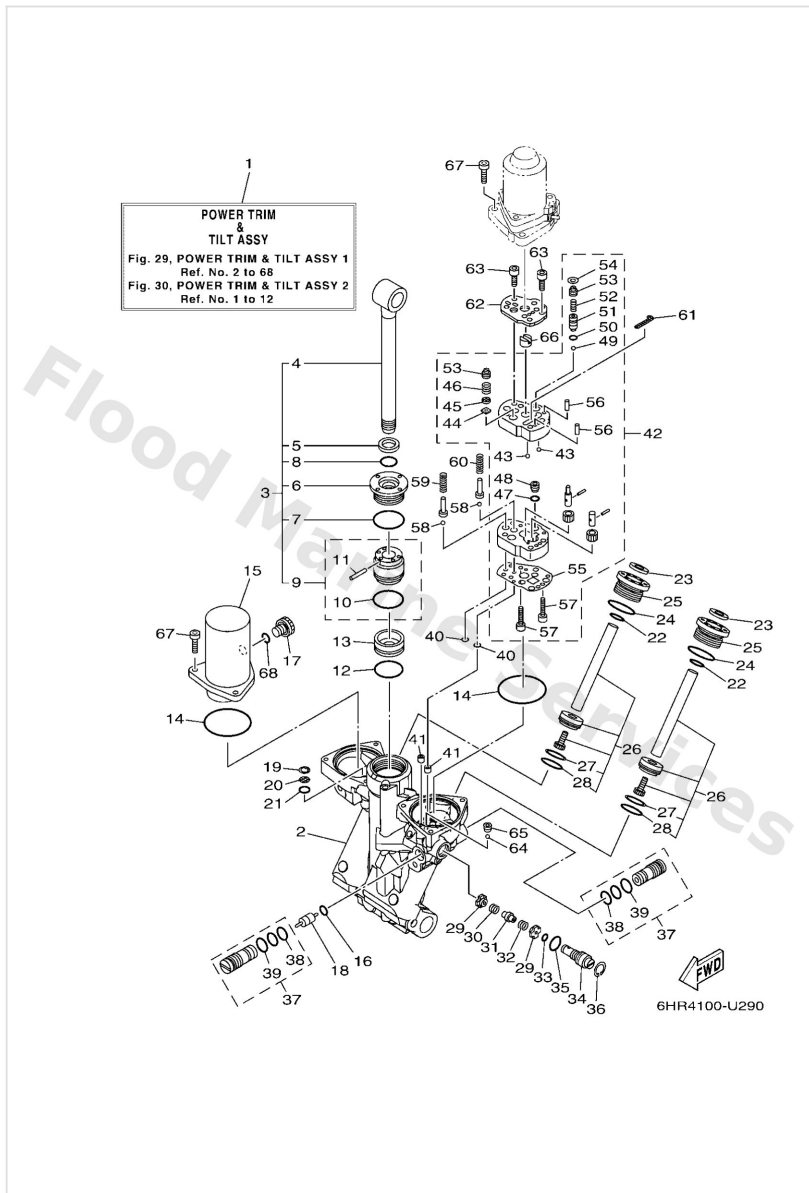

Power Trim & Tilt Assy 1

Ref	Part	
47	9321007N51 O-ring	Buy now
48	63P4385120 Seat, relief valve	Buy now
49	9350108001 Ball	Buy now
51	63P4384420 Pin, valve support	Buy now
52	69J4385500 Spring, up relief	Buy now
53	63P4384310 Screw, valve lock	Buy now
54	63P4333810 Washer, wave	Buy now
55	63P4384G20 Seal, relief valve	Buy now
56	9360410011 Pin,dowel (603)	Buy now
57	9131204020 Bolt	Buy now
59	63P4385710 Spring, absorber valve	Buy now
60	63P4385H10 Spring, seal	Buy now
61	6CJ4381600 Filter 1	Buy now
62	63P4381J10 Plate	Buy now
63	9131205035 Bolt Hexagon Socket Head(M01)	Buy now