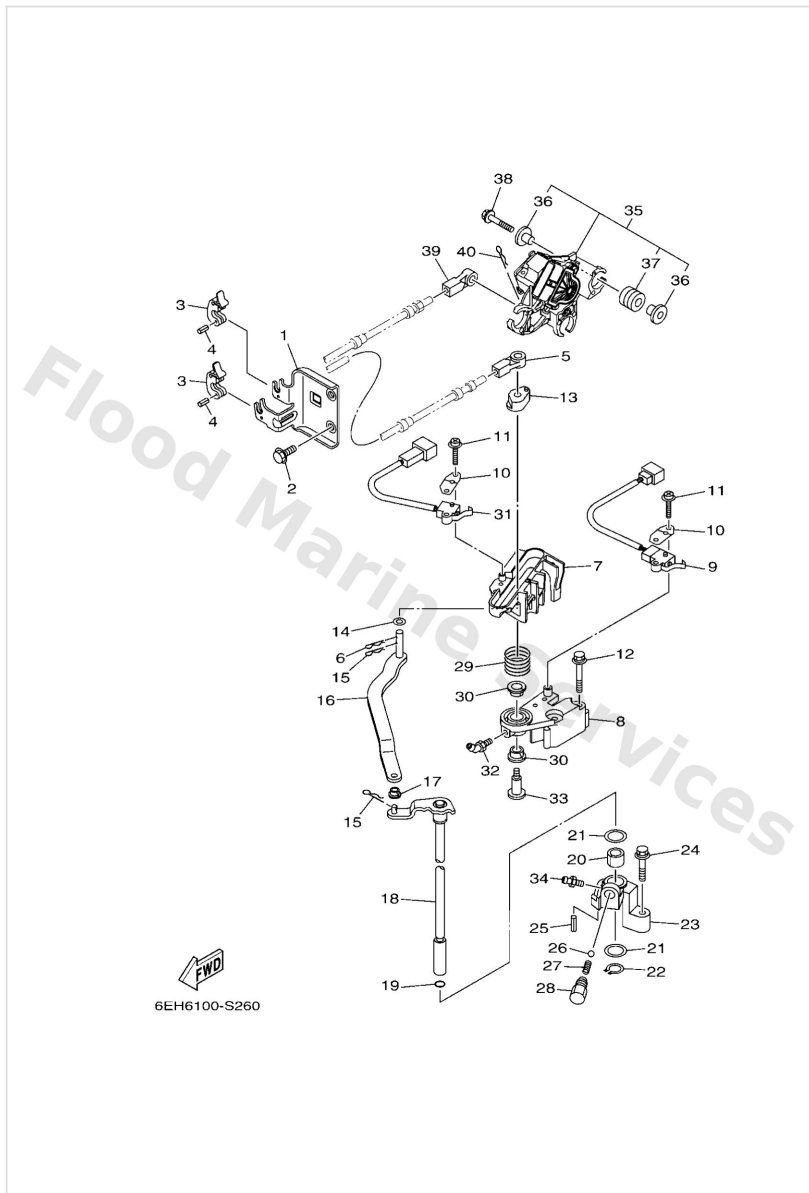

Control

Ref	Part	
1	6DA4853100 Bracket, remote control 1	Buy now
2	95D9508020 Bolt, flange deep recess	Buy now
3	6E54853800 Clamp, cable	Buy now
4	9169030010 Pin, spring (663)	Buy now
5	6E54834400 Cable end, remote control	Buy now
6	9046818008 Clip 620436610000	Buy now
7	6DA4417600 Bracket	Buy now
8	63P4411701 Bracket	Buy now
9	69J8259F00 Switch assembly	Buy now
10	61A8258801 Plate	Buy now
11	9798504116 Screw, with washer(61b)	Buy now
12	97E9506550 Bolt, hexagon w/w deep recess	Buy now
13	63P4412200 Bushing, shift rod lever	Buy now
14	9020208M20 Washer, plate (6e5)	Buy now
16	6DA4412100 Lever, shift rod	Buy now