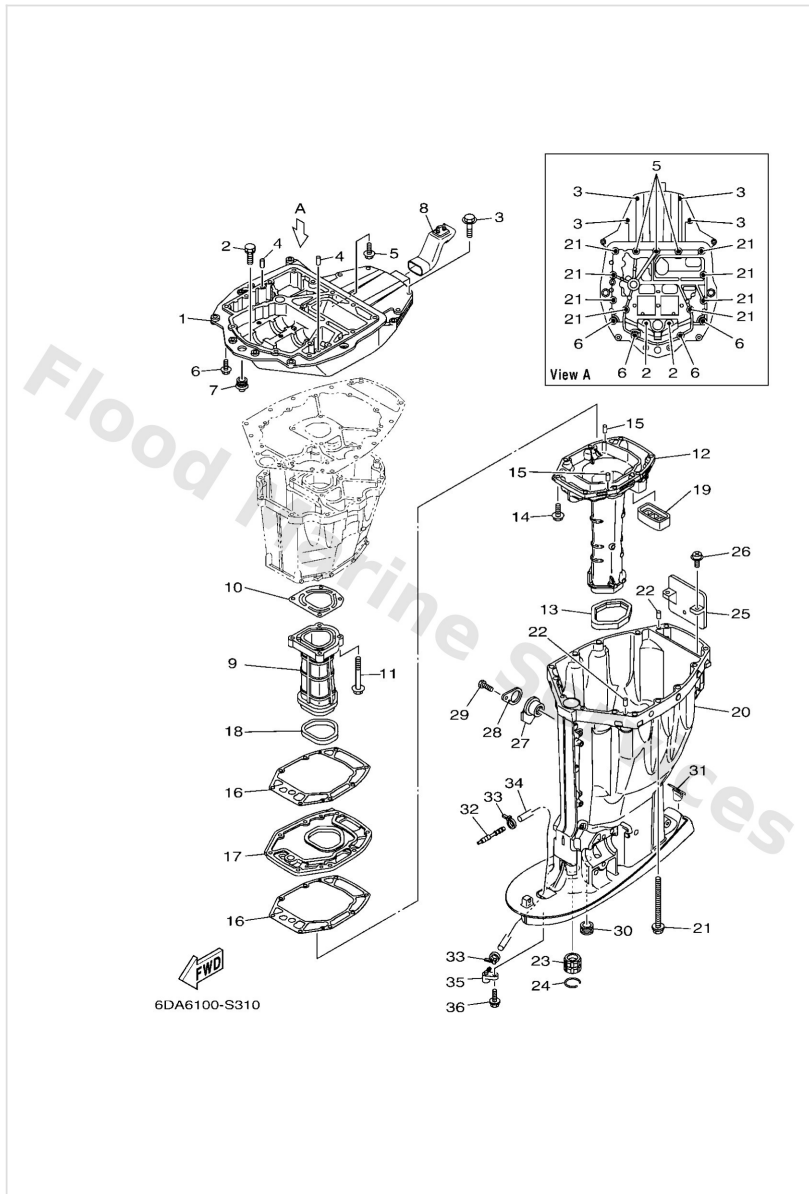

Upper Casing

Ref	Part	
30	6E54436600 Damper, water seal 2	Buy now
31	6C54515500 Cap L(20.3")	Buy now
31	6DA4515500 Cap X(25.3")	Buy now
32	6E58355800 End, nipple	Buy now
33	9046511M10 Clamp	Buy now
34	9044507018 Hose (I1457)	Buy now
35	63P4537900 Nipple, hose	Buy now
36	9011906287 Bolt, with washer	Buy now