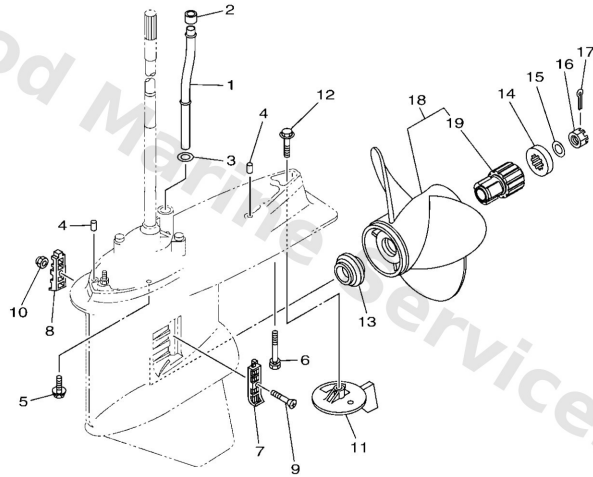

Lower Casing & Drive 4

COUNTER ROTATION

6DB5100-R340

Ref	Part	
16	9017118M04 Nut, castle (6e5)	Buy now
17	9149040030 Pin, cotter (663)	Buy now
18	68G4597020 Reliance sds (3x14-1/2"x15" ml UR SDS PROP.	Buy now
18	68G4597220 Reliance sds (3x14-1/4"x17"-ml UR SDS PROP.	Buy now
18	68G4597420 Reliance sds (3x13-3/4"x19"-ml UR SDS PROP.	Buy now
18	68G4597620 Reliance sds (3x13-3/4"x21"-ml UR SDS PROP.	Buy now
18	68G4597820 Reliance sds (3x14-1/4"x18"-ml UR SDS PROP.	Buy now
19	6CE45C8110 Damper rubber, propeller 1	Buy now