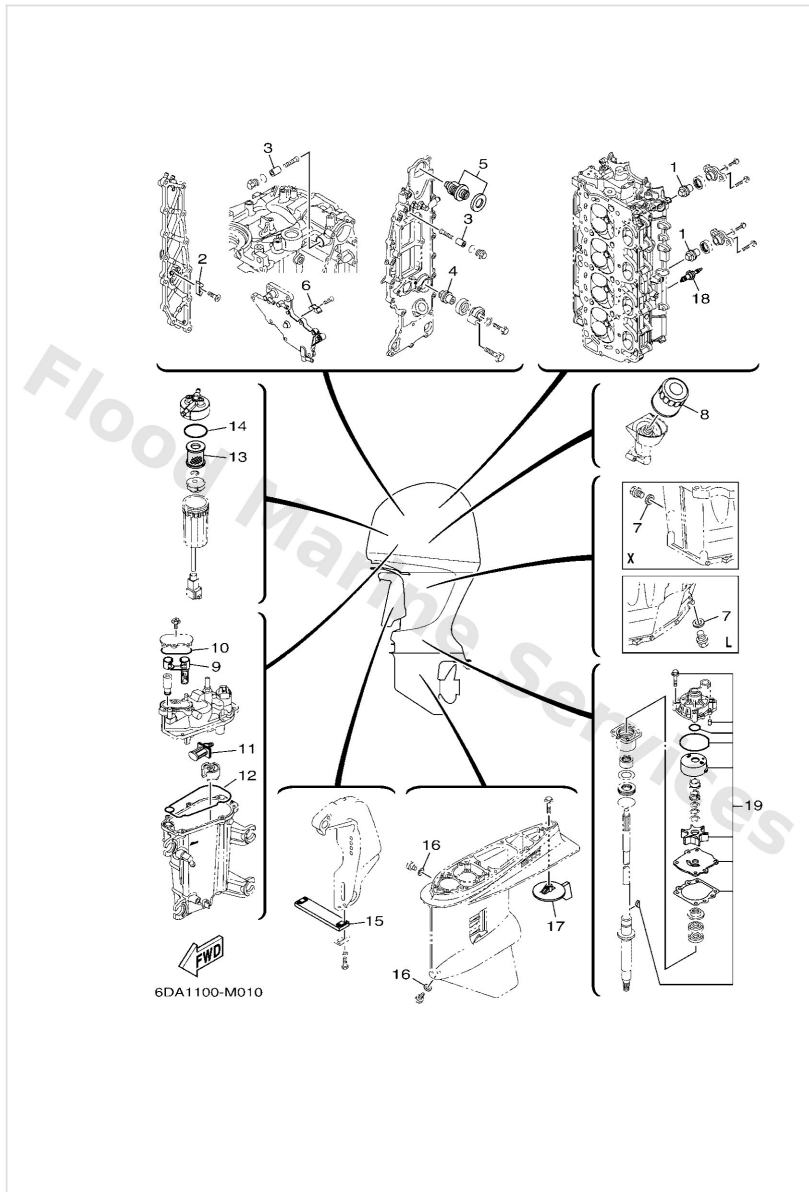

Scheduled Service Parts

Ref	Part	
1	67F1132501 Anode	Buy now
2	6E51132500 Anode	Buy now
3	68T1132500 Anode	Buy now
5	6DA1241101 Thermostat	Buy now
7	9043014M09 Gasket	Buy now
8	69J1344004 Element assembly, oil cleaner	Buy now
9	6CB2450101 Filter, fuel	Buy now
10	6CB1301600 O-ring	Buy now
11	63P1391500 Filter	Buy now
12	6CB1498400 Gasket, float chamber	Buy now
13	6P32456301 Element, filter (with tag)	Buy now
14	6P32456400 Gasket	Buy now
15	6AW4525100 Anode	Buy now
16	9043008003 Gasket	Buy now
17	6J94537101 Tab-trim	Buy now