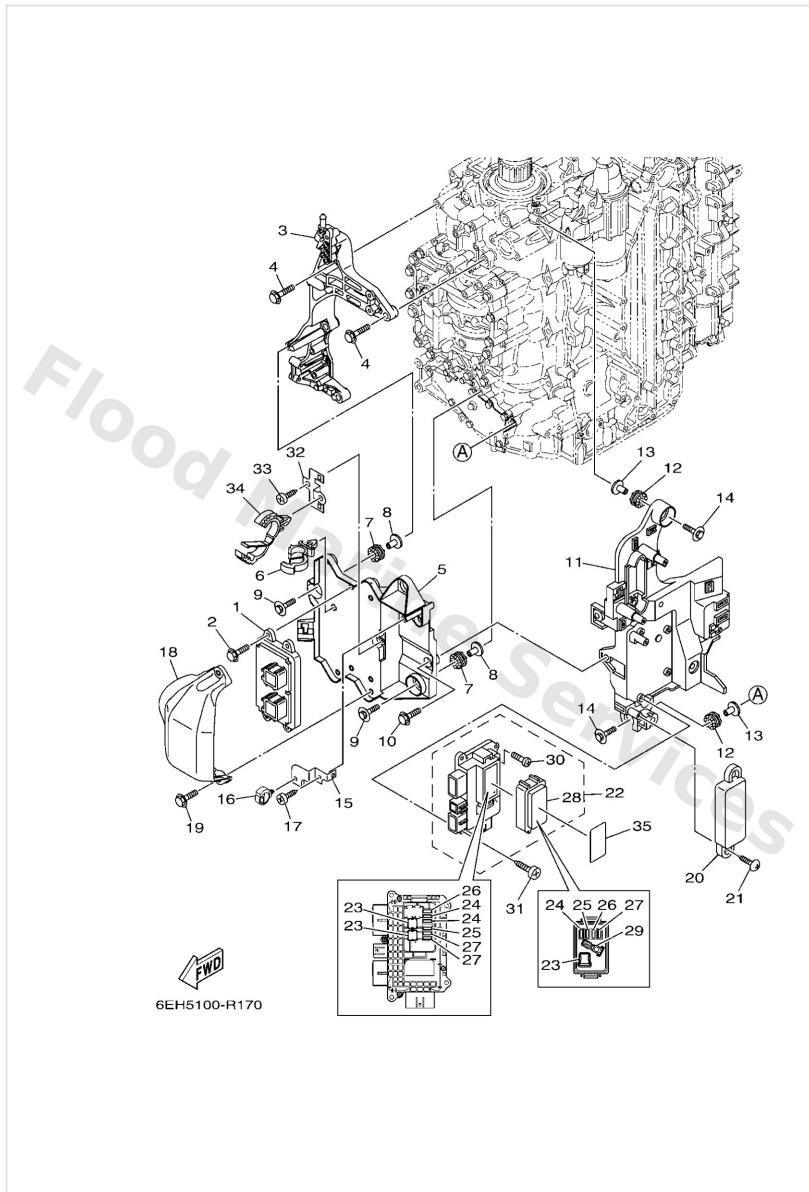

Electrical 1

Ref	Part	
1	6DA8591A11 Engine control unit assembly	Buy now
2	95D9506020 Bolt, flange deep recess	Buy now
3	6DA8599100 Bracket, unit	Buy now
4	95D7508035 Bolt, flange deep recess	Buy now
5	6DA8194801 Bracket	Buy now
6	9046412183 Clamp(jn2)	Buy now
7	68F8551601 Spacer	Buy now
8	9038706176 Collar	Buy now
9	68F8511900 Bolt	Buy now
10	95D9506016 Bolt, flange deep recess	Buy now
11	6DA8195210 Holder, relay	Buy now
15	6DA8554810 Holder	Buy now
16	9046420181 Clamp(4ap)	Buy now
17	9778060620 Screw, tapping(6k8)	Buy now
18	6DA8163900 Cover	Buy now