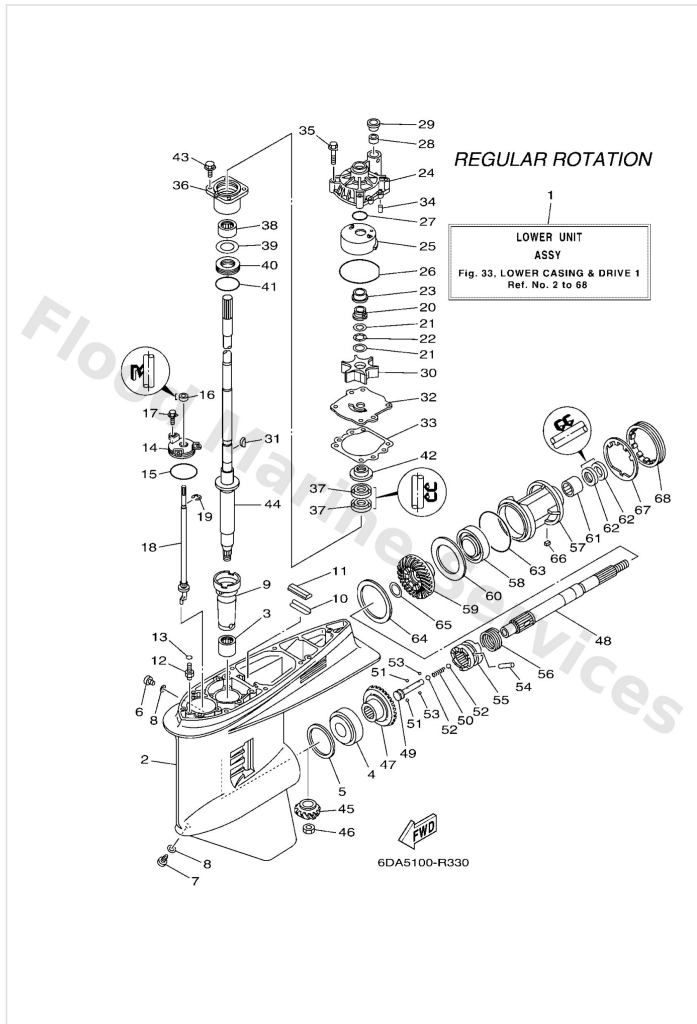

Lower Casing & Drive 1

Ref	Part	
39	6E54558701 Shim (t:0.10mm) UR	Buy now
39	6E54558710 Shim (t:0.12mm) UR	Buy now
39	6E54558720 Shim (t:0.15mm) UR	Buy now
39	6E54558730 Shim (t:0.18mm) UR	Buy now
39	6E54558740 Shim (t:0.30mm) UR	Buy now
39	6E54558750 Shim (t:0.40mm) UR	Buy now
39	6E54558760 Shim (t:0.50mm) UR	Buy now
40	93341930V2 Bearing, thrust(64d)	Buy now
41	9321055M14 O-ring (70e)	Buy now
42	6E54534400 Cover, oil seal	Buy now
43	97E9508525 Bolt, hexagon w/w deep recess	Buy now
44	63P4550101 Drive shaft comp. L(20.3")	Buy now
44	6DA4550110 Drive shaft comp. X(25.3")	Buy now
45	6DA4555100 Pinion (14t)	Buy now
46	9017016M01 Nut, hexagon (688)	Buy now