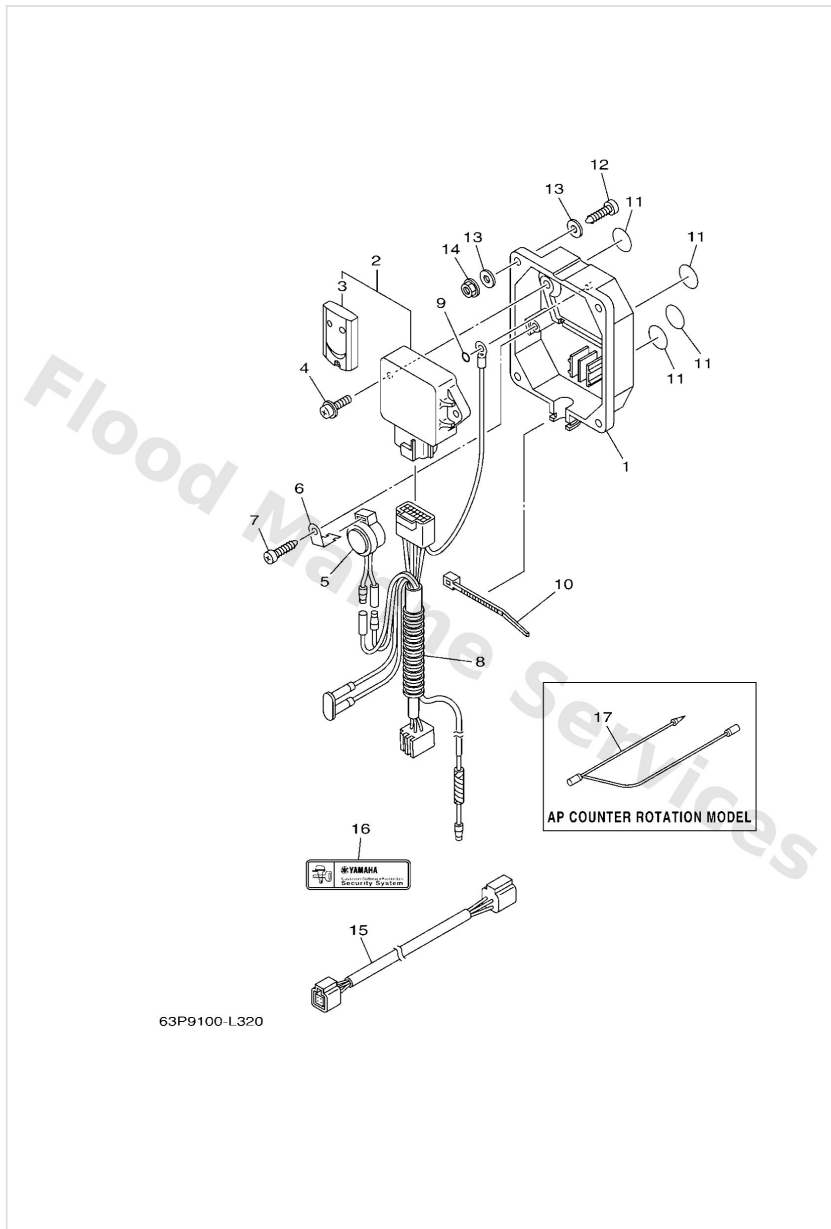

Optional Parts 1

Ref	Part	
1	6Y88626700 Case complete 1	Buy now
2	6Y88626003 Remote control unit assembly	Buy now
3	6AA8626101 Xmtr. comp.	Buy now
4	9798006216 Screw, with washer(6h2)	Buy now
5	6X48338300 Buzzer	Buy now
6	6X48338600 Stay, buzzer	Buy now
7	9778060620 Screw, tapping(6k8)	Buy now
8	6Y88250910 Wire, sub lead	Buy now
9	9321004279 O-ring (4a0)	Buy now
10	9046511M10 Clamp	Buy now
11	6Y88454G00 Patch 1	Buy now
12	9016706M00 Screw, tapping (6h4) UR	Buy now
12	9788006035 Screw, pan head(6h4) UR	Buy now
13	9020106M30 Washer, plate (6a1)	Buy now
14	9578006300 Nut, nylon (6g1)	Buy now