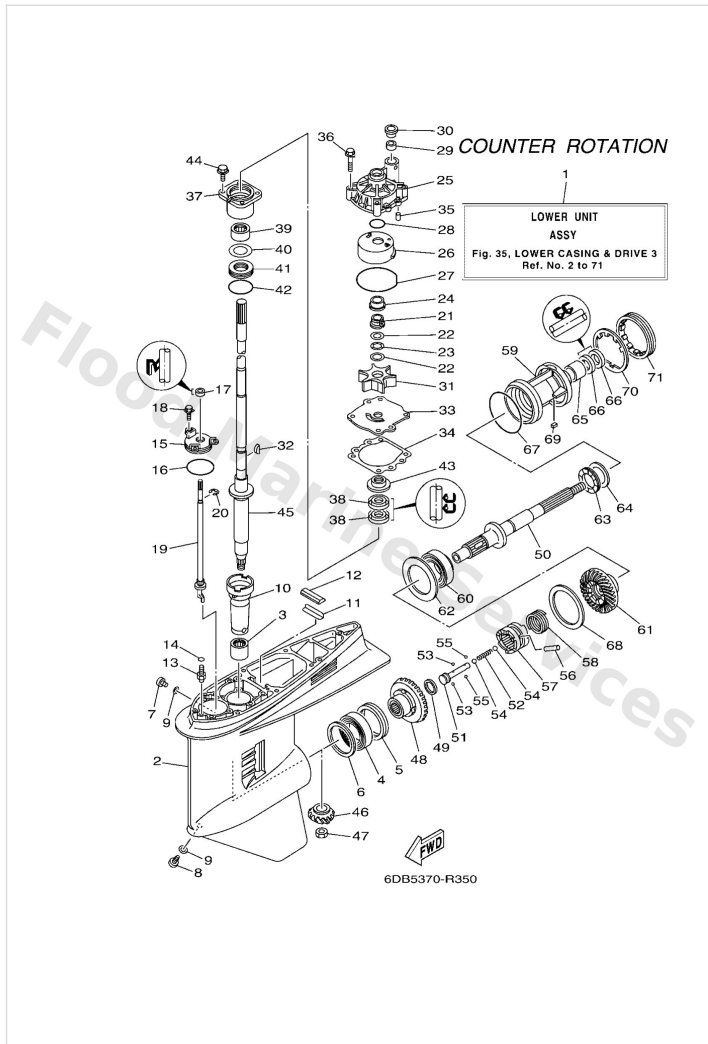

Lower Casing & Drive 3

Ref	Part	
1	6DB45300138D Lower unit assembly X(25.3"),LH	Buy now
2	6J945301078D Casing, lower	Buy now
3	93311928U5 Bearing, needle (6g5)	Buy now
4	93390000U2 Bearing(6k0)	Buy now
5	93341465U4 Bearing, thrust (6k0)	Buy now
6	6G54556701 Shim (t:0.10mm) UR	Buy now
6	6G54556710 Shim (t:0.12mm) UR	Buy now
6	6G54556720 Shim (t:0.15mm) UR	Buy now
6	6G54556730 Shim (t:0.18mm) UR	Buy now
6	6G54556740 Shim (t:0.30mm) UR	Buy now
6	6G54556750 Shim (t:0.40mm) UR	Buy now
6	6G54556760 Shim (t:0.50mm) UR	Buy now
7	9034008002 Plug, straight screw	Buy now
8	6884534110 Plug, drain	Buy now
9	9043008003 Gasket	Buy now