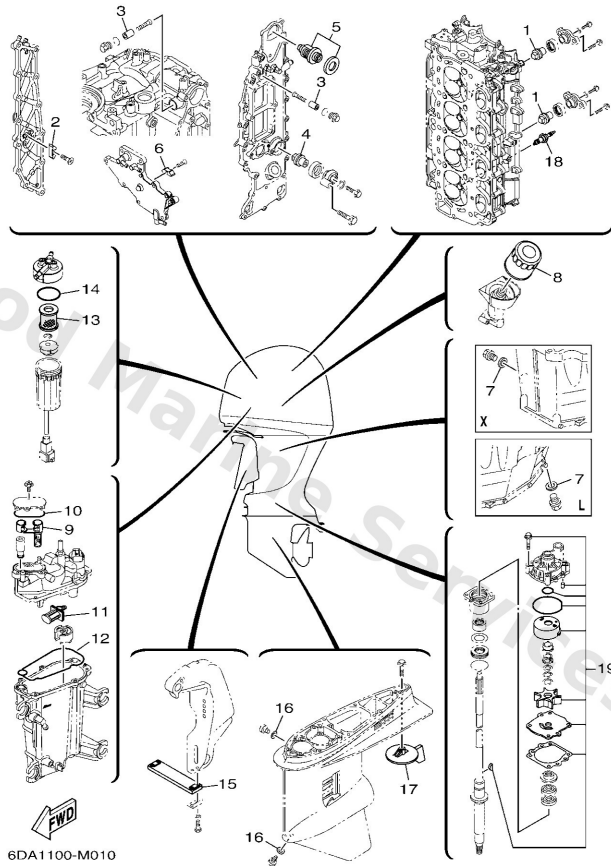

Scheduled Service Parts

Ref	Part	
17	6K14537102 Tab-trim	Buy now
18	9470200400 Plug, spark (lfr6a-11)	Buy now
19	61AW0078A3 Water pump repair kit	Buy now