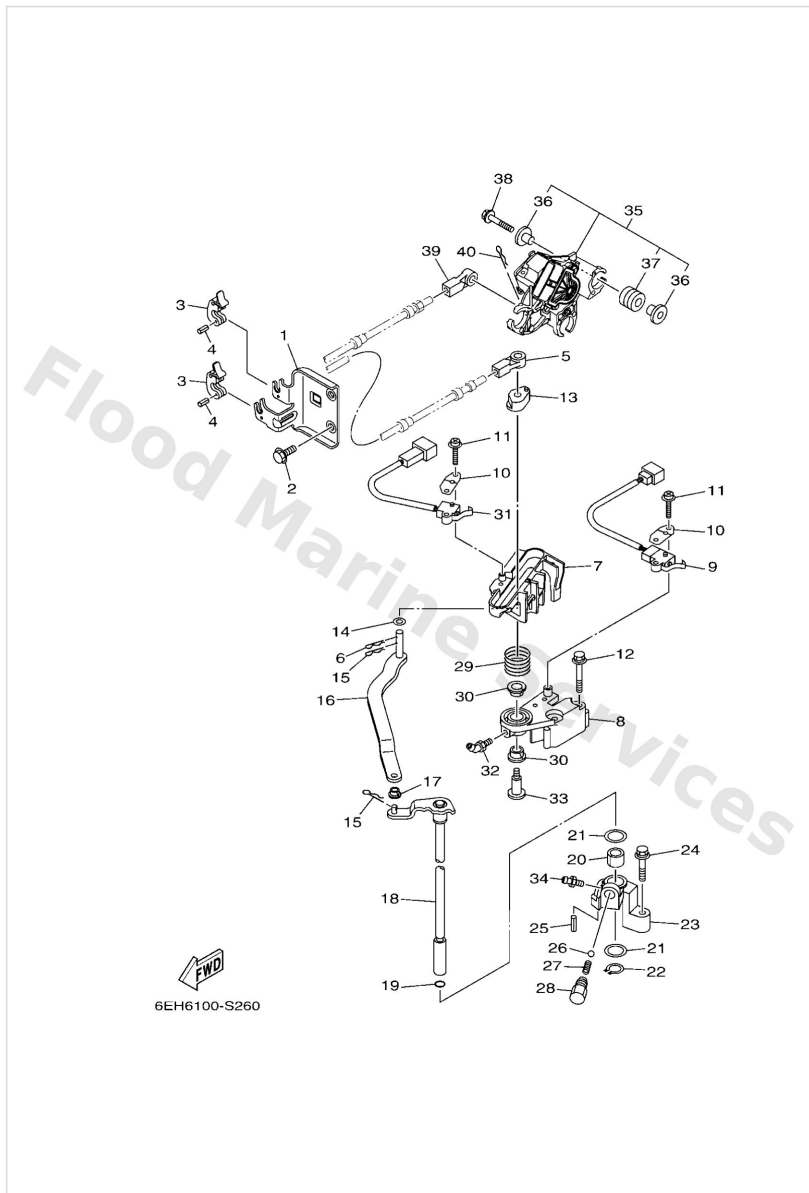

Control

Ref	Part	
32	9370006M01 Nipple, grease(61a)	Buy now
33	9010908019 Bolt	Buy now
34	9370006M03 Nipple, grease(6a1)	Buy now
35	6DA8A41001 Sensor unit	Buy now
36	69J1371600 Collar	Buy now
37	6CB1359300 Damper	Buy now
38	9011906297 Bolt, with washer	Buy now