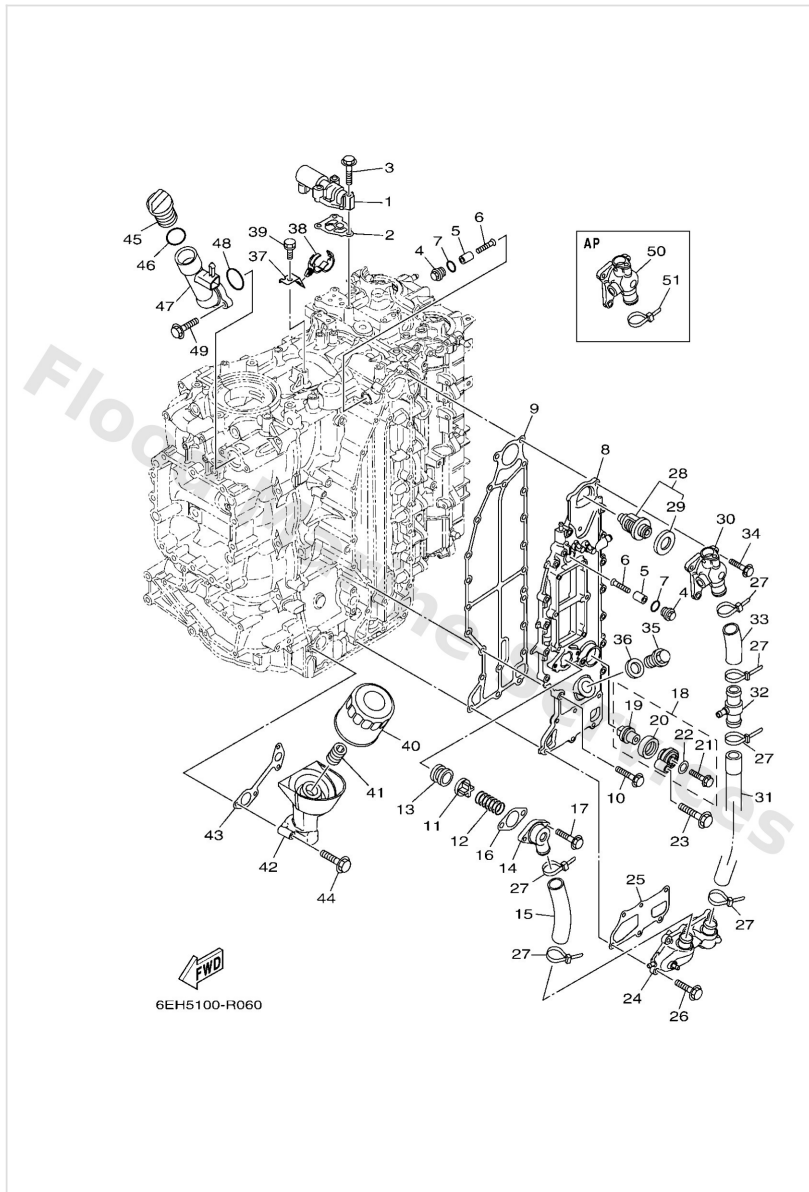

Cylinder & Crankcase 3

Ref	Part	
1	6CB8612000 Solenoid valve assembly	Buy now
2	6CB1242F00 Gasket, filter	Buy now
3	9010506035 Bolt, flange	Buy now
4	6G811197A0 Plug, blind	Buy now
5	68T1132500 Anode	Buy now
6	9015105M05 Screw, countersunk	Buy now
7	9321013M63 O-ring (6g8)	Buy now
8	6DA41113009S Outer cover, exhaust	Buy now
9	6DA4111401 Gasket, exhaust outer cover	Buy now
10	9010506028 Bolt, washer based	Buy now
11	60H1241600 Valve, pressure control	Buy now
12	9050116M11 Spring, compression (688)	Buy now
13	9048020M05 Grommet (688)	Buy now
14	6G51137200 Cover, bypass 2	Buy now
15	6DA1243A00 Hose 1	Buy now