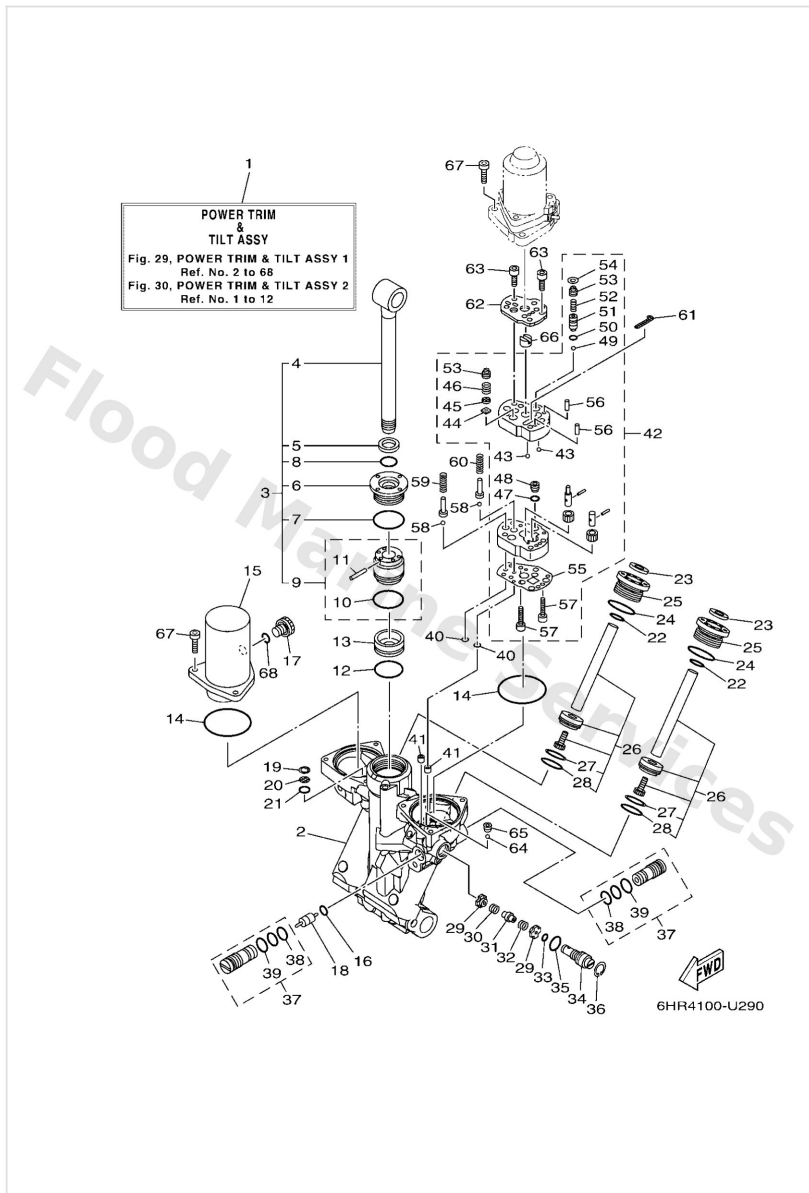

Power Trim & Tilt Assy 1

Ref	Part	
1	63P4380021 Power trim & tilt assembly	Buy now
2	63P4380L21 Housing, trim & tilt sub assembly	Buy now
3	63P4381021 Tilt piston sub assembly	Buy now
4	63P4380110 Rod	Buy now
5	9310619001 Oil seal	Buy now
6	63P4381120 Screw, cylinder end	Buy now
7	63P4386120 O-ring	Buy now
8	63P4386310 O-ring	Buy now
9	63P4380P20 Piston sub assembly	Buy now
10	6H14386200 O-ring	Buy now
11	9160916010 Pin, spring	Buy now
13	63P4381420 Piston, free	Buy now
14	9321068N50 O-ring	Buy now
15	63P4382C20 Body, reservoir 2	Buy now
16	9321009165 O-ring	Buy now