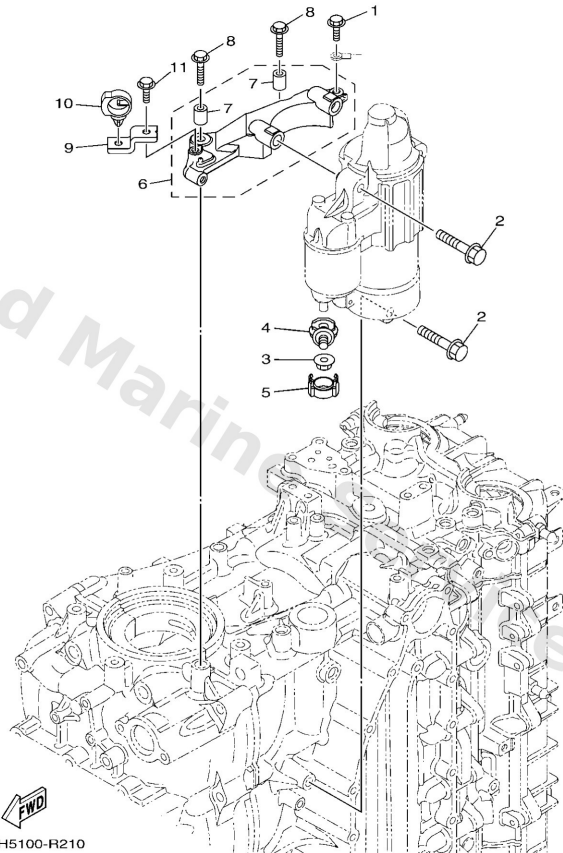

Electrical 5

Ref	Part	
1	97E9506516 Bolt, hexagon w/w deep recess	Buy now
2	9751308545 Bolt, with washer	Buy now
3	9017908003 Nut	Buy now
4	60V8192500 Terminal	Buy now
5	68F8258200 Cover, wire harness	Buy now
6	6DA8182200 Bracket, starting motor	Buy now
7	9959010114 Pin, dowel	Buy now
8	9010508M87 Bolt, washer based	Buy now
9	6DA8238800 Plate	Buy now
10	9046420181 Clamp(4ap)	Buy now
11	95D9506016 Bolt, flange deep recess	Buy now