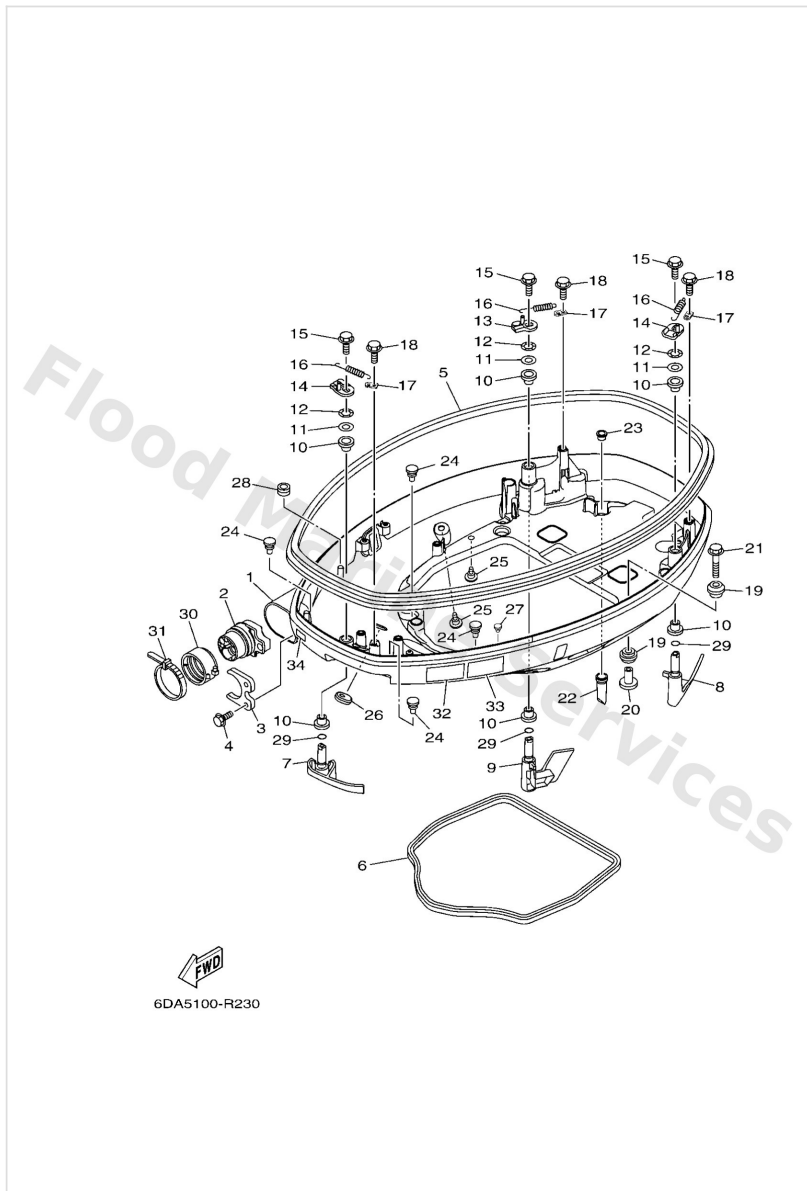

Bottom Cowling 1

Ref	Part	
16	9050622001 Spring, tension	Buy now
17	66T4314400 Hook, spring	Buy now
18	95D9506012 Bolt, flange deep recess	Buy now
19	9048022M81 Grommet	Buy now
20	9038708M37 Coller (6e5)	Buy now
21	9011908187 Bolt, with washer	Buy now
22	6DA4271700 Rubber, seal 2	Buy now
23	6DA4238400 Seal, cap	Buy now
24	6H44274800 Grommet	Buy now
25	6P24439100 Nipple, hose	Buy now
26	61A4272700 Grommet	Buy now
27	9026907003 Rivet	Buy now
28	9048013163 Grommet (1e5)	Buy now
29	9321013M63 O-ring (6g8)	Buy now
30	68F4275300 Fastner AP	Buy now