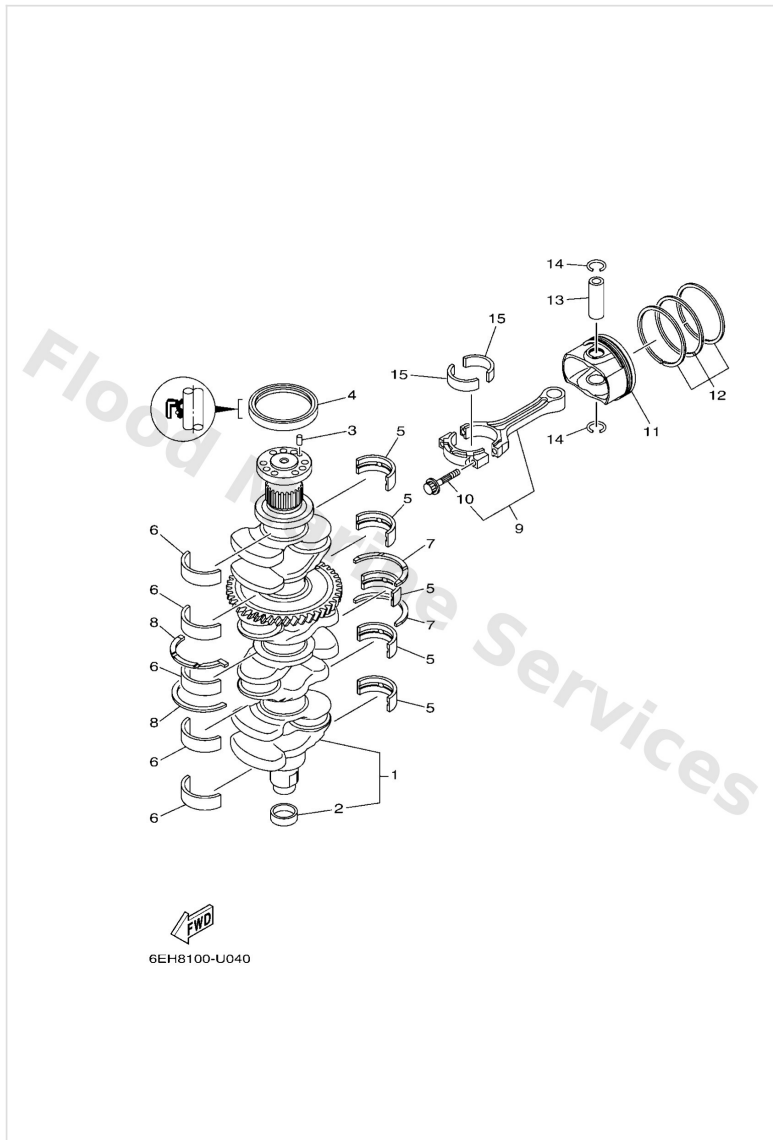

Crankshaft & Piston

Ref	Part	
1	6DA1141000 Crankshaft	Buy now
2	6CB1147800 Collar	Buy now
3	9360612019 Pin, dowel (614)	Buy now
4	9310285008 Oil seal	Buy now
5	6DA1141600 Plane bearing, crankshaft 1 UR YELLOW	Buy now
5	6DA1141610 Plane bearing, crankshaft 1 UR GREEN	Buy now
5	6DA1141620 Plane bearing, crankshaft 1 UR BLUE	Buy now
6	6DA1141700 Plane bearing, crankshaft 2 UR YELLOW	Buy now
6	6DA1141710 Plane bearing, crankshaft 2 UR GREEN	Buy now
6	6DA1141720 Plane bearing, crankshaft 2 UR BLUE	Buy now
7	6DA1142600 Bearing, thrust 1	Buy now
8	6DA1142700 Bearing, thrust 2	Buy now
9	6CBW116510 Connecting rod assembly	Buy now
10	63P1165410 Bolt, connecting rod	Buy now
11	6DA116312094 Piston (std)	Buy now