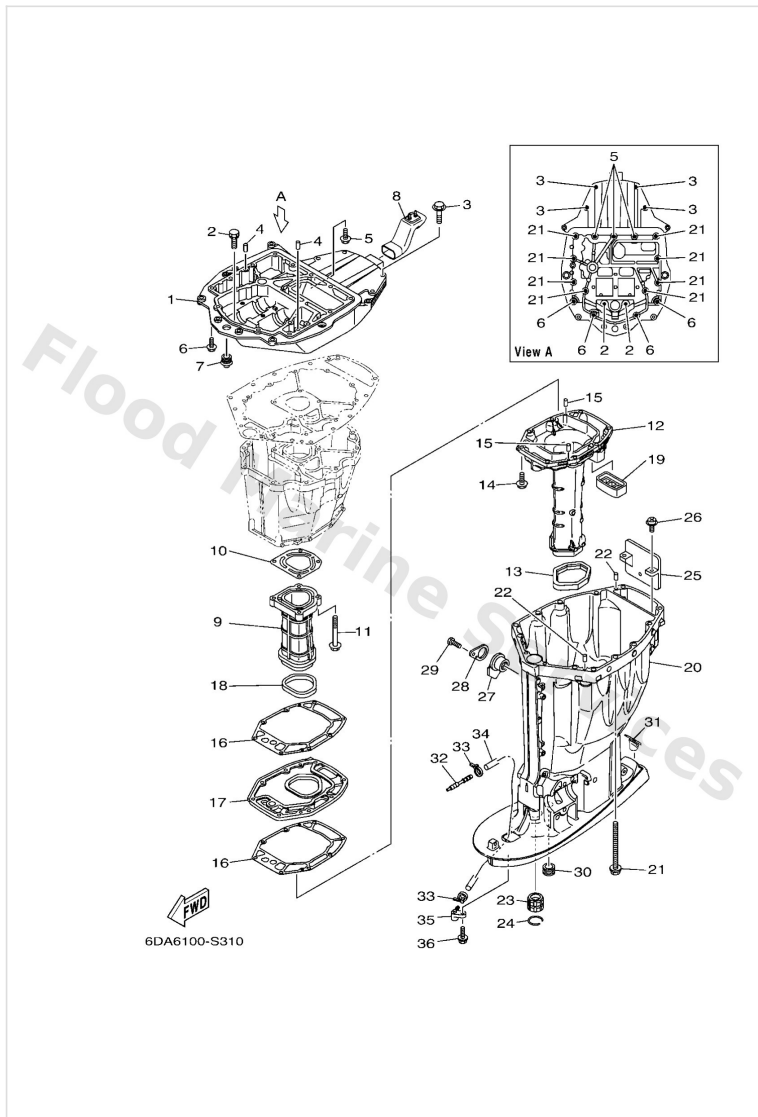

Upper Casing

Ref	Part	
15	9360619M23 Pin, dowel	Buy now
16	63P41134A1 Gasket, exhaust manifold	Buy now
17	63P4518102 Plate	Buy now
18	63P4113800 Seal, ext. 1	Buy now
19	69J4512700 Seal	Buy now
20	6DA45111008D Casing, upper X(25.3")	Buy now
20	6DA45111108D Casing, upper L(20.3")	Buy now
21	9011910007 Bolt, with washer	Buy now
23	6E54531800 Bushing, drive shaft 3	Buy now
24	9342036M01 Circlip (6a0)	Buy now
25	69J1462401 Cover, exhaust	Buy now
26	9798006216 Screw, with washer(6h2)	Buy now
27	6BB1531600 Damper 1 X(25.3")	Buy now
28	6BB4515201 Cover, upper casing 2 X(25.3")	Buy now
29	97D9506012 Bolt, hexagon deep recess X(25.3")	Buy now