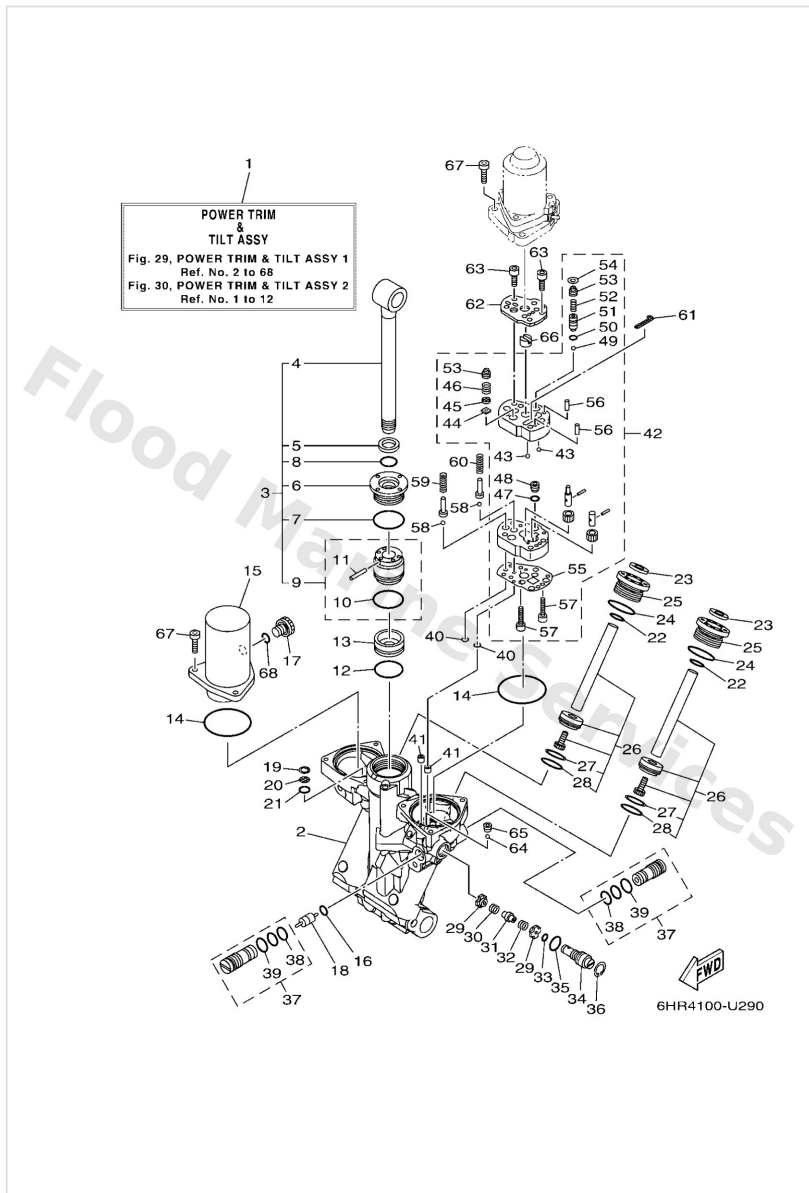

Power Trim & Tilt Assy 1

Ref	Part	
64	9350532038 Ball(7fk)	Buy now
65	61A4387800 Bolt, socket	Buy now
66	69J4383100 Connector, shaft	Buy now
67	9138006025 Bolt,socket	Buy now
68	6CJ4386110 O-ring	Buy now