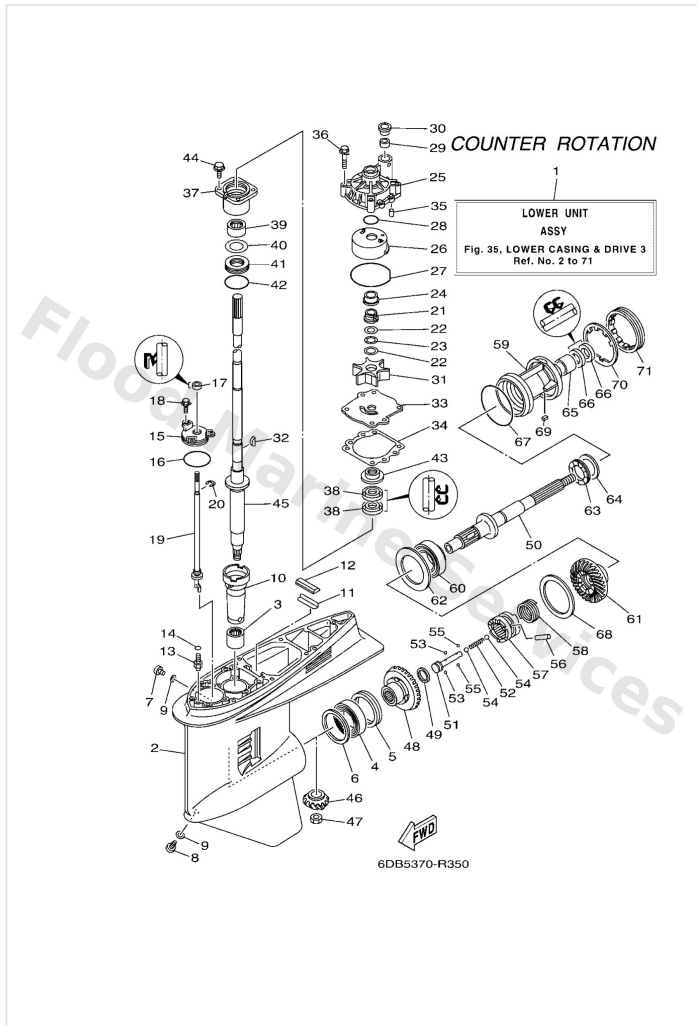

Lower Casing & Drive 3

Ref	Part	
64	6K14557801 Shim (t:0.10mm) UR	Buy now
64	6K14557810 Shim (t:0.12mm) UR	Buy now
64	6K14557820 Shim (t:0.15mm) UR	Buy now
64	6K14557830 Shim (t:0.18mm) UR	Buy now
64	6K14557840 Shim (t:0.30mm) UR	Buy now
64	6K14557850 Shim (t:0.40mm) UR	Buy now
64	6K14557860 Shim (t:0.50mm) UR	Buy now
65	9331543061 Bearing	Buy now
66	9310130M17 Oil seal (6e5)	Buy now
67	9321097M55 O-ring (6g5)	Buy now
68	6G54557702 Shim (t:0.10mm) UR	Buy now
68	6G54557710 Shim (t:0.12mm) UR	Buy now
68	6G54557720 Shim (t:0.15mm) UR	Buy now
68	6G54557730 Shim (t:0.18mm) UR	Buy now
68	6G54557740 Shim (t:0.30mm) UR	Buy now