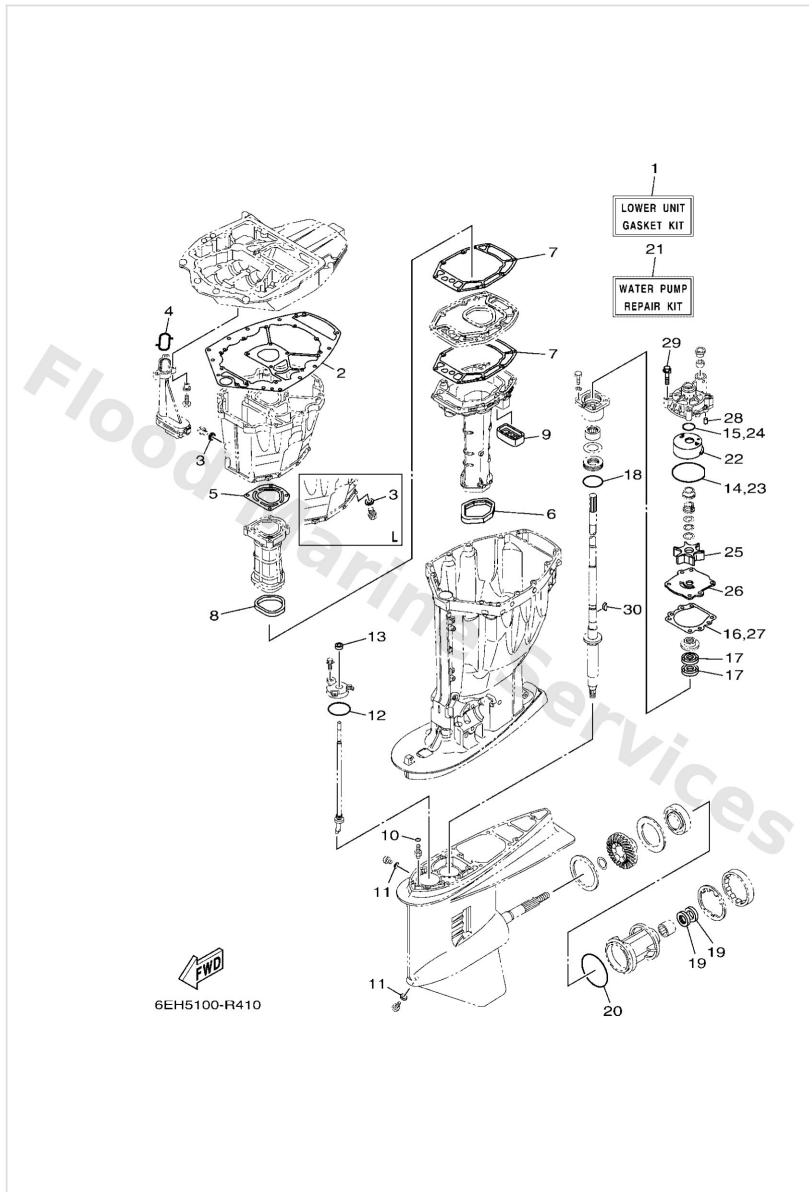

Repair Kit 2

Ref	Part	
1	63PW000121 Lower unit gasket kit	Buy now
2	63P1531202 Gasket, oil pan	Buy now
3	9043014M09 Gasket	Buy now
4	63P1341500 Seal, oil strainer	Buy now
5	63P41133A0 Gasket, exhaust manifold 1	Buy now
6	69J4512300 Gasket, muffler	Buy now
7	63P41134A1 Gasket, exhaust manifold	Buy now
8	63P4113800 Seal, ext. 1	Buy now
9	69J4512700 Seal	Buy now
10	9321007003 O-ring (11m)	Buy now
11	9043008003 Gasket	Buy now
12	9321058144 O-ring(47x)	Buy now
13	9310609014 Oil seal	Buy now
14	9321086M38 O-ring (6e5)	Buy now
15	9321037160 O-ring (6g8)	Buy now