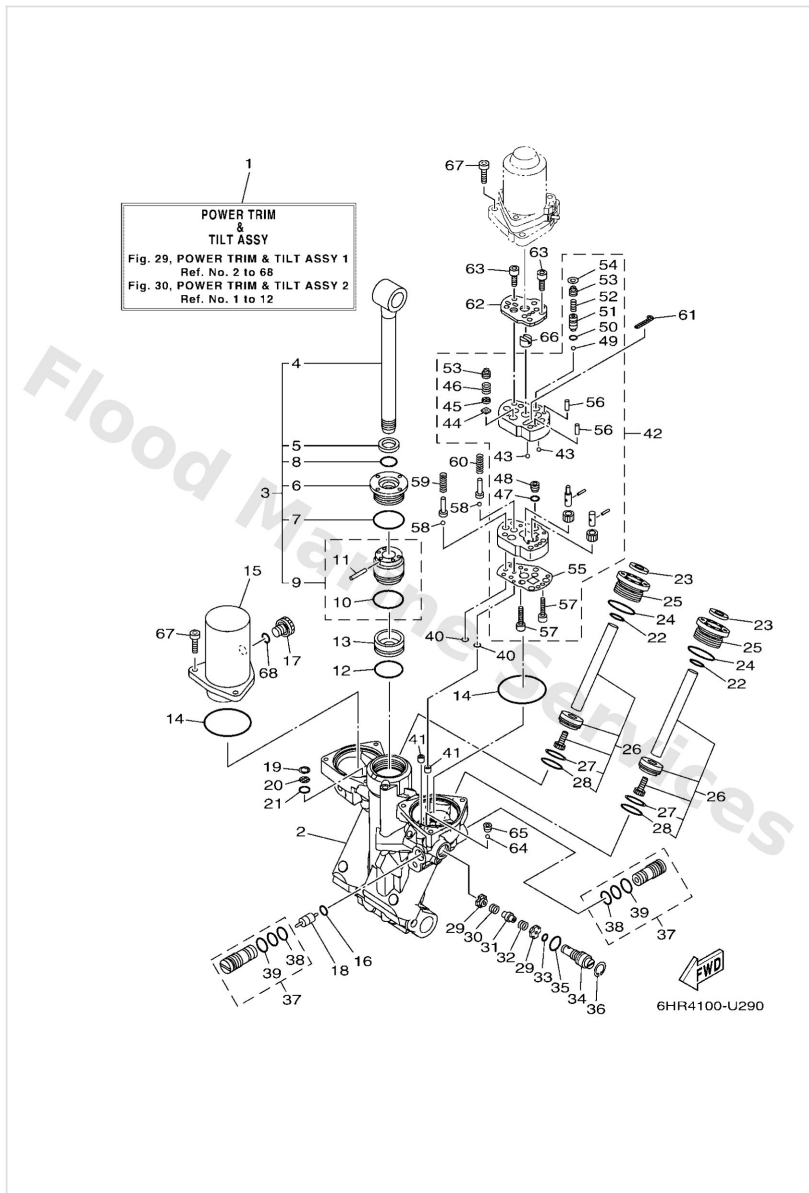

Power Trim & Tilt Assy 1

Ref	Part	
32	63P4384H10 Spring	Buy now
33	69J4389J00 O-ring	Buy now
34	63P4384520 Screw, manual release	Buy now
35	9321012327 O-ring(3ld)	Buy now
36	61A4387601 Ring, snap	Buy now
37	63P4380220 Valve sub assembly	Buy now
38	9321012N52 O-ring	Buy now
39	6H14386601 O-ring	Buy now
40	93210064A5 O-ring(61a)	Buy now
41	63P4381C20 Filter 3	Buy now
42	63P4383020 Gear pump assembly	Buy now
43	9350316003 Ball	Buy now
44	6H14384G11 Seal, relief valve	Buy now
45	6H14384410 Pin, valve support	Buy now
46	6H14385610 Spring, down relief	Buy now