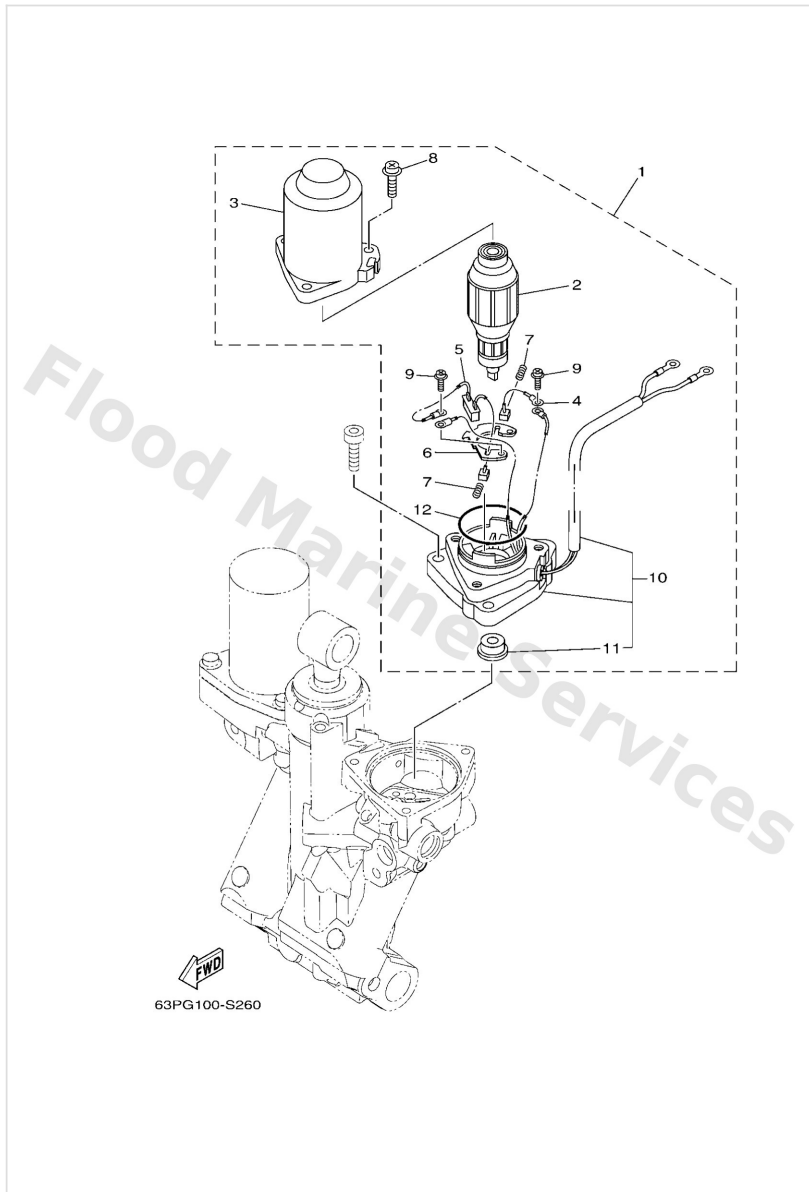

Power Trim & Tilt Assy 2

Ref	Part	
1	63P4388022 Motor assembly	Buy now
2	6EK4380501 Armature assembly	Buy now
3	6EK4380411 Stator assembly	Buy now
4	6EK4389200 Brush 2	Buy now
5	63P8218120 Circuit breaker comp.	Buy now
6	6EK4380F00 Plate, brush holder	Buy now
7	62X4386K00 Spring, brush	Buy now
8	63P4387910 Screw, with washer	Buy now
9	9760204316 Screw, pan head with washer	Buy now
10	63P4388121 Frame, end	Buy now
11	6EK4388200 Oil seal	Buy now
12	6EK4386200 O-Ring	Buy now