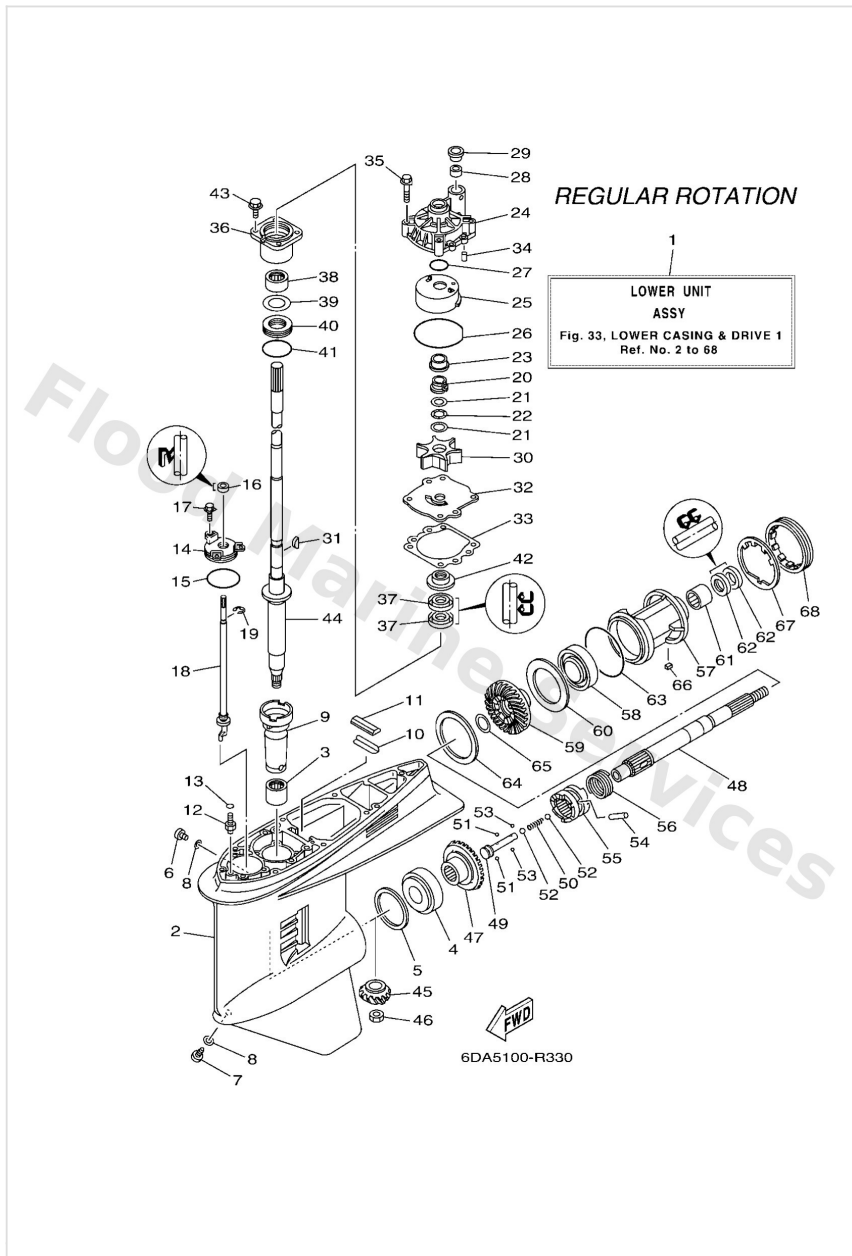

Lower Casing & Drive 1

Ref	Part	
62	9310130M17 Oil seal (6e5)	Buy now
63	9321097M55 O-ring (6g5)	Buy now
64	6G54557702 Shim (t:0.10mm) UR	Buy now
64	6G54557710 Shim (t:0.12mm) UR	Buy now
64	6G54557720 Shim (t:0.15mm) UR	Buy now
64	6G54557730 Shim (t:0.18mm) UR	Buy now
64	6G54557740 Shim (t:0.30mm) UR	Buy now
64	6G54557750 Shim (t:0.40mm) UR	Buy now
64	6G54557760 Shim (t:0.50mm) UR	Buy now
65	9020130M92 Washer (6g5)	Buy now
66	9028204M00 Key, straight(6g5)	Buy now
67	6G54538301 Washer, claw	Buy now
68	6G54538402 Nut	Buy now