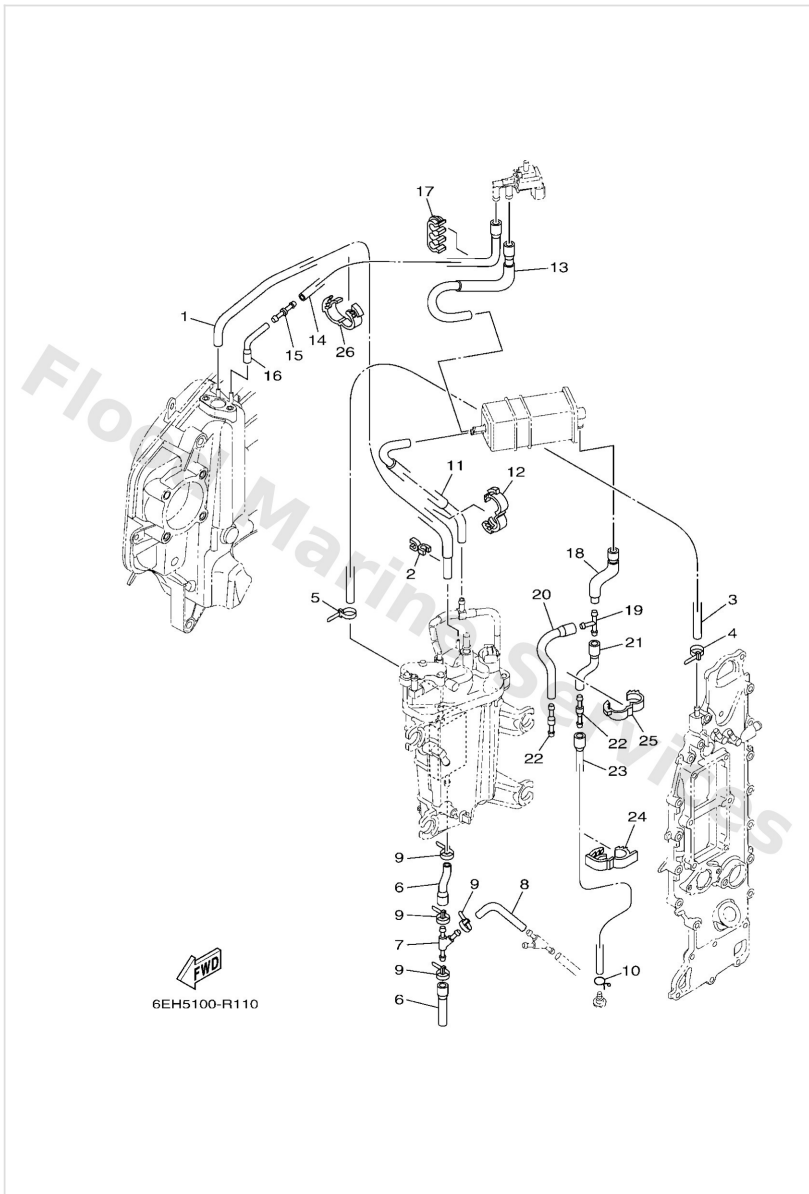

Intake 3

Ref	Part	
18	6DA1354500 Hose 1	Buy now
19	6882437800 Pipe, joint	Buy now
20	68V1354610 Hose 2	Buy now
21	6DA1354800 Hose, air 4	Buy now
22	6E52174400 Breezer	Buy now
23	6DA1354700 Hose 3	Buy now
24	9046418004 Clamp	Buy now