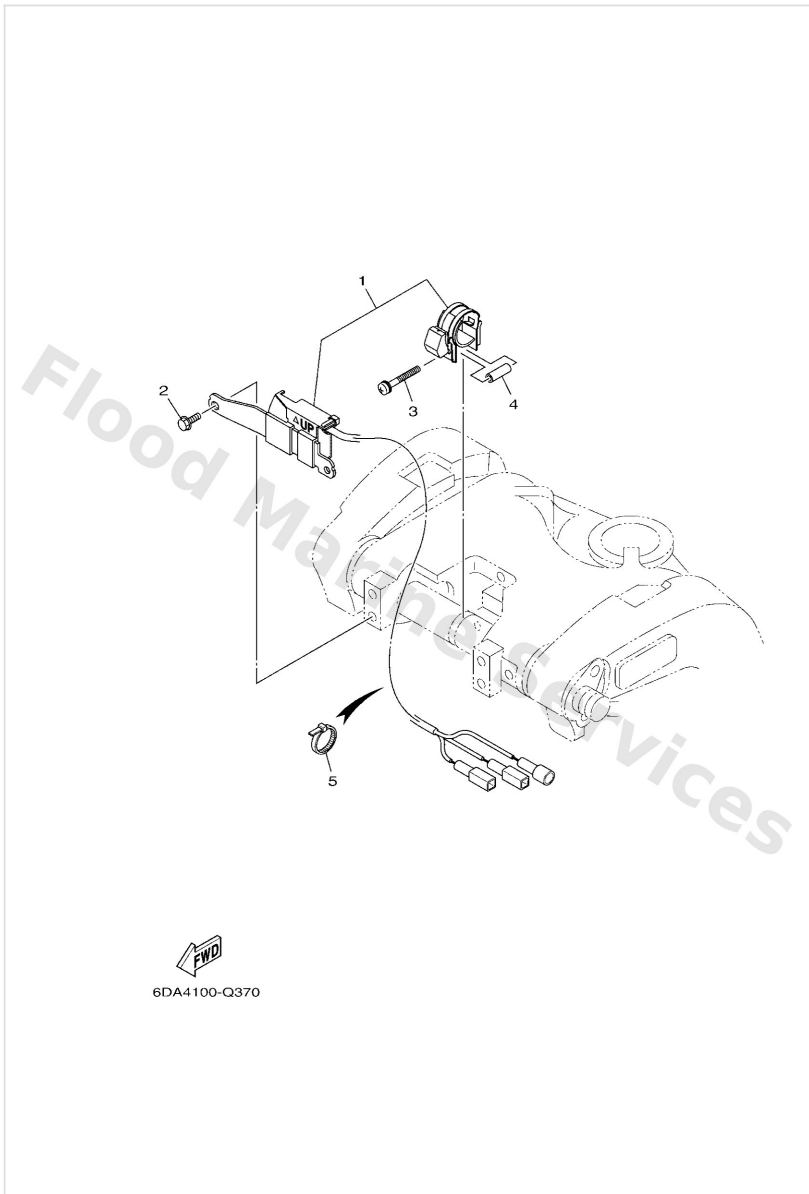

Optional Parts 2

Ref	Part	
1	63P825E001 Tilt limit switch assembly	Buy now
2	97E9506516 Bolt, hexagon w/w deep recess	Buy now
3	9015905059 Screw, with washer	Buy now
4	9038705004 Collar	Buy now
5	9046511M10 Clamp	Buy now