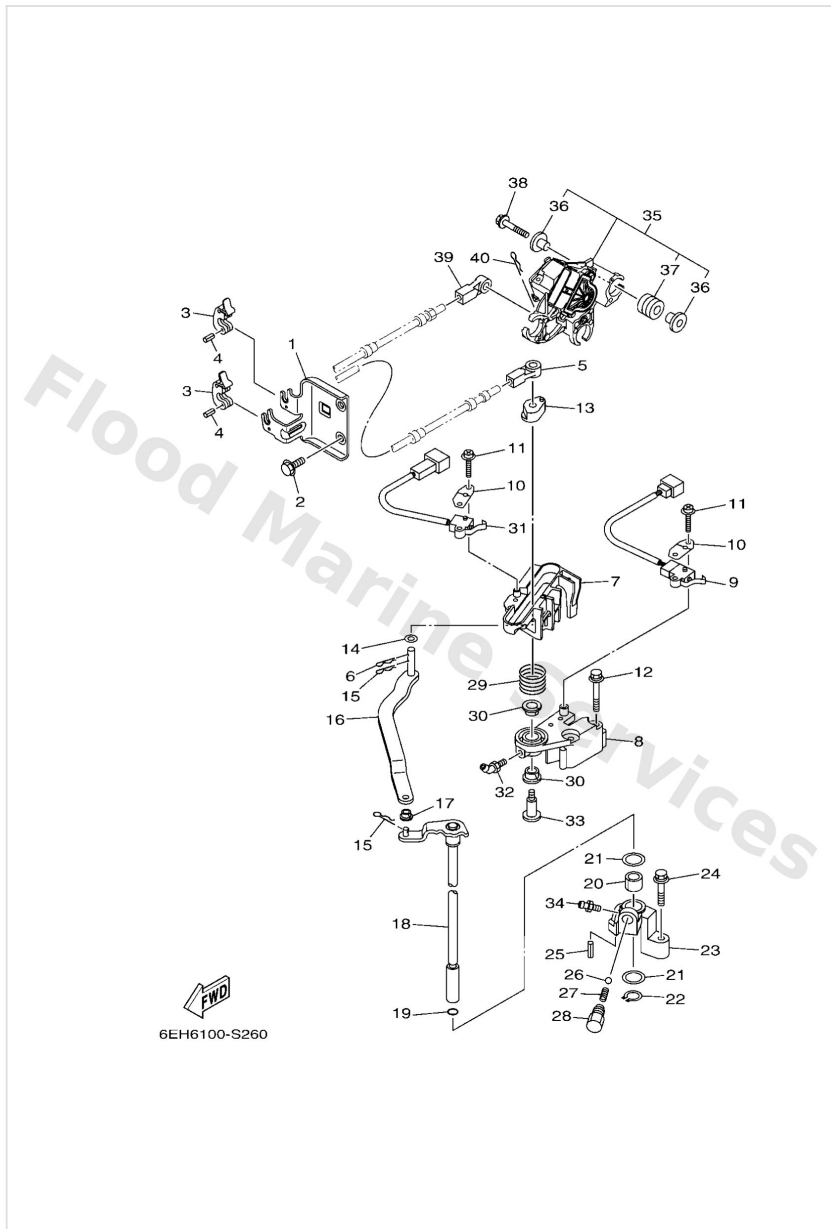

Control

Ref	Part	
17	9038606M12 Bushing (688)	Buy now
18	6DA4412002 Handle gear shift assembly X(25.3")	Buy now
18	6DA4412012 Handle gear shift assembly L(20.3")	Buy now
19	9321009165 O-ring	Buy now
20	9038616M66 Bush(6e5)	Buy now
21	9020216061 Washer, plate(663)	Buy now
22	9341016006 Circlip	Buy now
23	63P4411800 Bracket	Buy now
24	97E7506535 Bolt, hexagon w/w deep recess	Buy now
26	9350104M02 Ball (697)	Buy now
27	9050112082 Spring 6484411600	Buy now
28	6484271500 Bushing 2	Buy now
29	9050820M31 Spring, torsion(61a)	Buy now
30	9038612069 Bush(666)	Buy now
31	60V8259F00 Switch assembly	Buy now