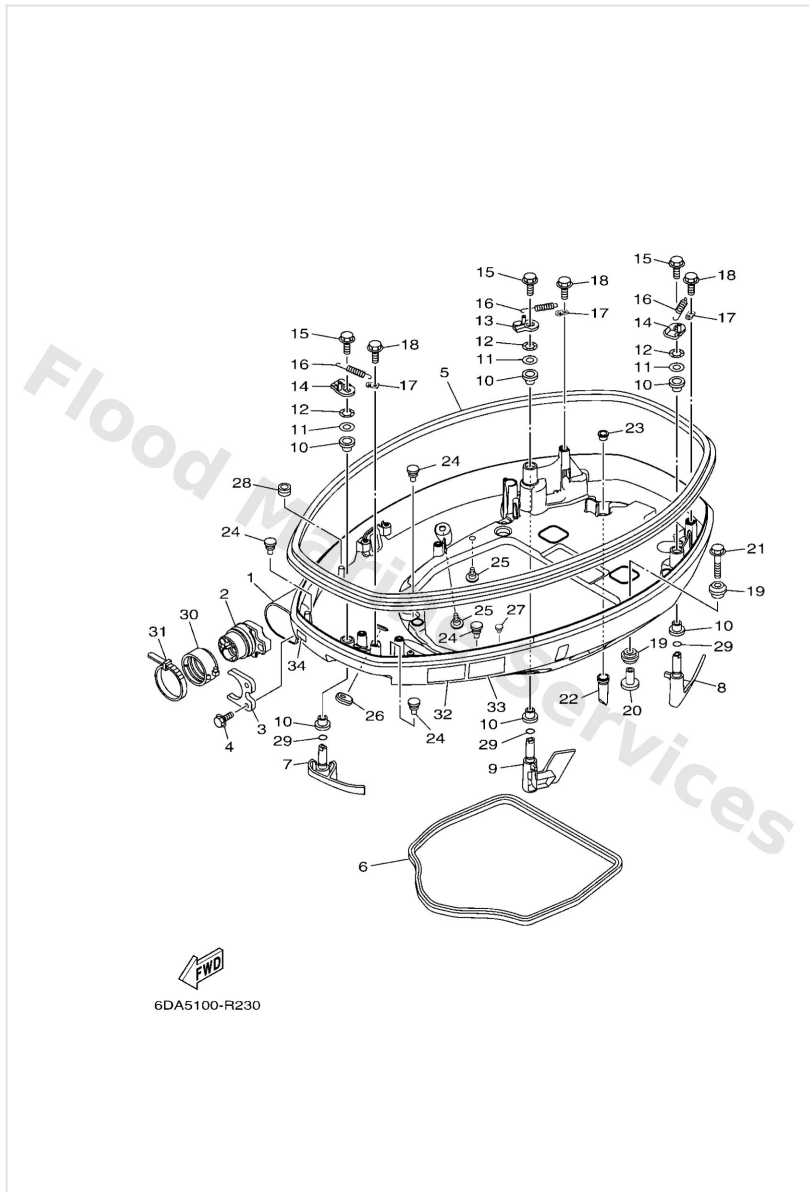

Bottom Cowling 1

Ref	Part	
31	9046420258 Clamp AP	Buy now
32	6EE4279440 Label, warning (general)	Buy now
33	6EE4279450 Label, warning (general)	Buy now
34	6AH8199600 Mark	Buy now