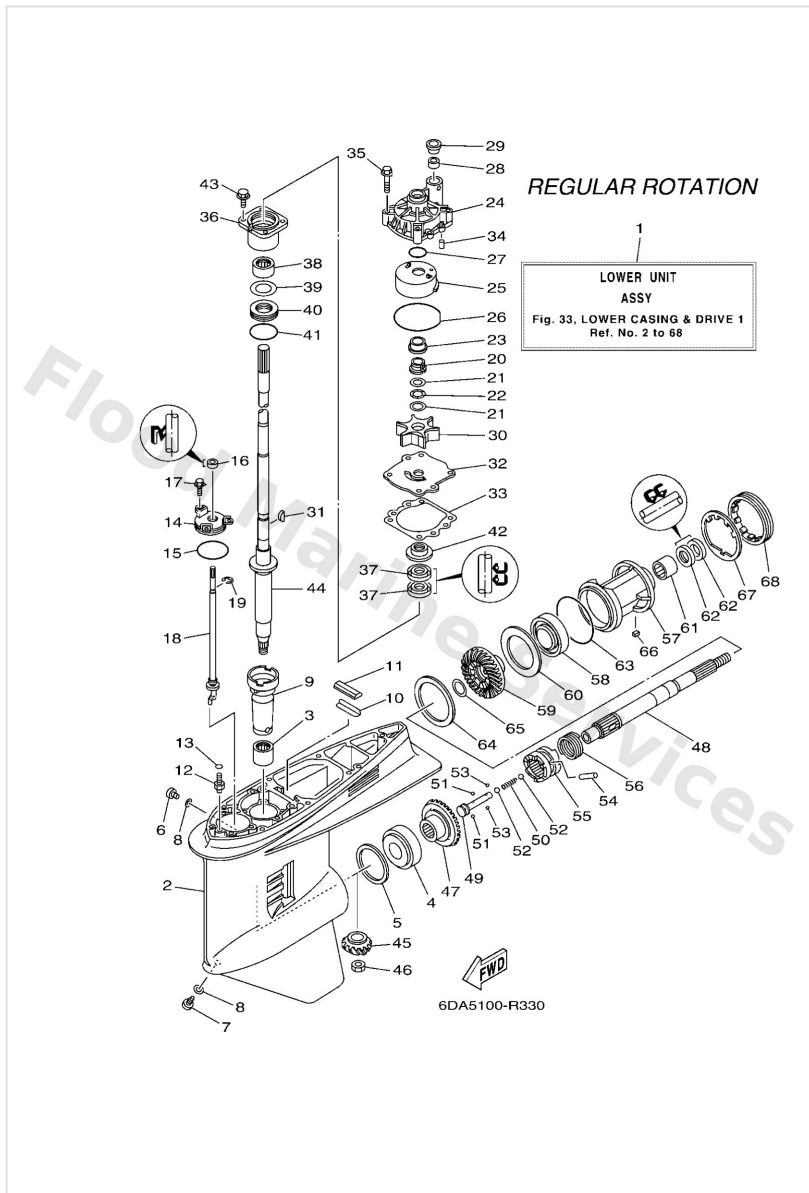

Lower Casing & Drive 1

Ref	Part	
47	6DA4556000 Gear 1 (26t)	Buy now
48	6J94561101 Shaft, propeller	Buy now
49	6E54563402 Slide, shift	Buy now
50	9050116M37 Spring (6g5)	Buy now
51	9350732009 Ball (12r)	Buy now
52	9351132017 Ball (498)	Buy now
53	9350316003 Ball	Buy now
54	9025008M07 Pin, straight (6g5)	Buy now
55	6DA4563101 Clutch, dog	Buy now
56	6E54563301 Ring, cross pin	Buy now
57	6J94533200CA Housing, bearing	Buy now
58	93306209U0 Bearing (6g5)	Buy now
59	6DA4557100 Gear 2 (26t)	Buy now
60	6G54557610 Washer, thrust 2	Buy now
61	9331543061 Bearing	Buy now