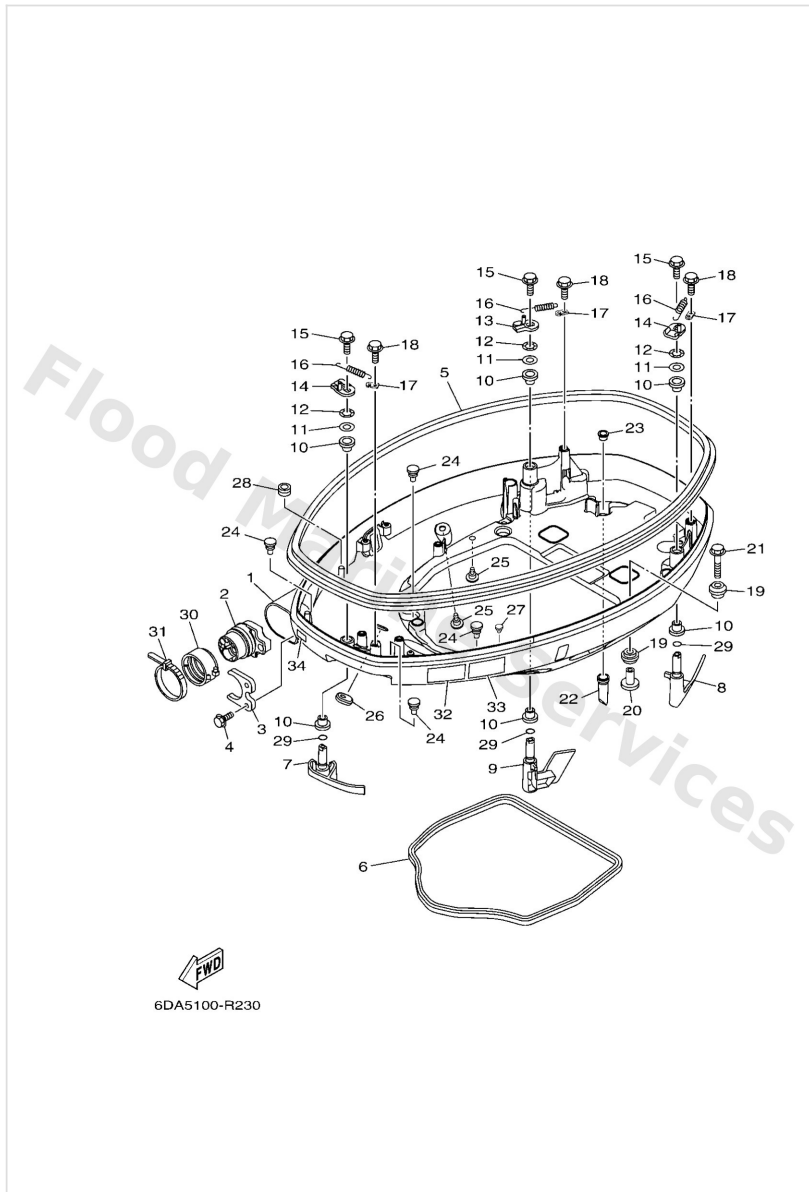

Bottom Cowling 1

Ref	Part	
1	6DA42710008D Bottom cowling assembly	Buy now
2	6DA4272500 Grommet	Buy now
3	6CB4276100 Stopper	Buy now
4	95D9506014 Bolt, flange deep recess	Buy now
5	6DA4261500 Seal	Buy now
6	63P4271600 Rubber seal 1	Buy now
7	6DA42815018D Lever, clamp	Buy now
8	6DA42816028D Lever, clamp	Buy now
9	6DA42817028D Lever, clamp	Buy now
10	9038615M73 Bush(6I2)	Buy now
11	90201156J2 Washer, plate(j41)	Buy now
12	9020615M18 Washer, wave(6I2)	Buy now
13	6CB4281800 Lever, clamp	Buy now
14	6CB4281900 Lever, clamp	Buy now
15	95D9508012 Bolt, flange deep recess	Buy now