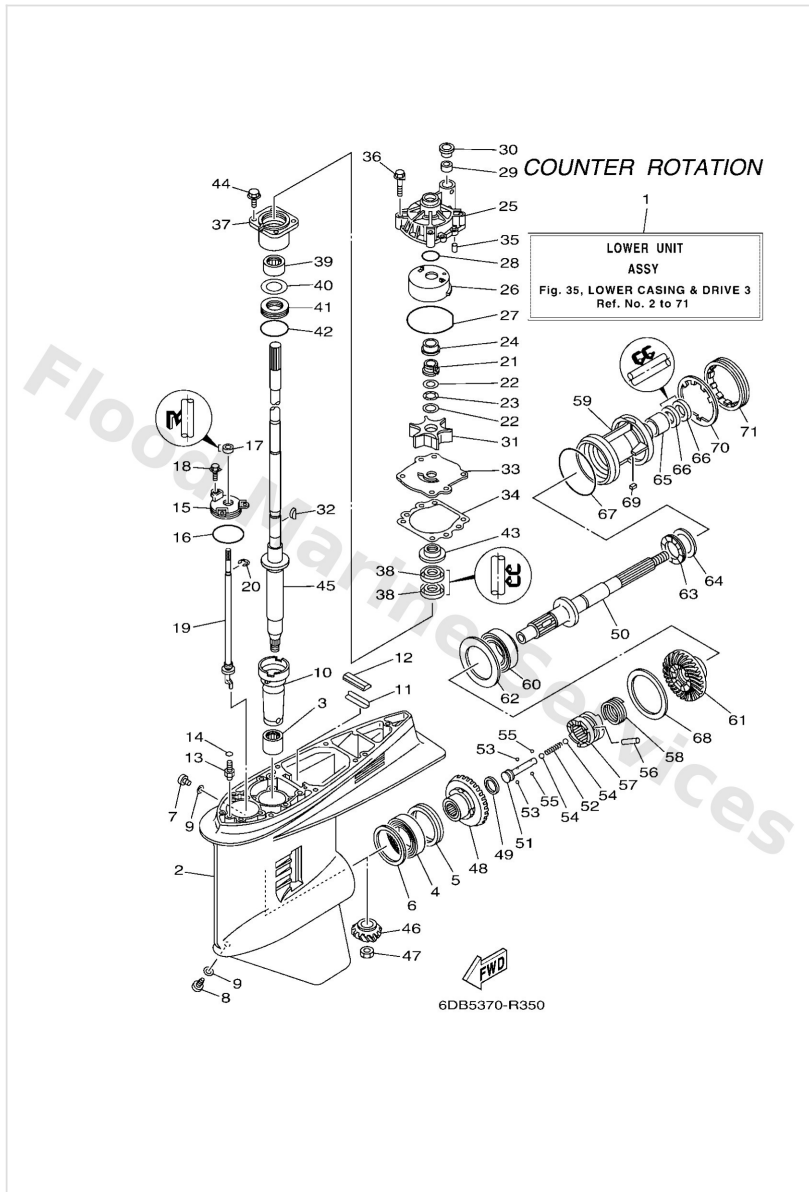

Lower Casing & Drive 3

Ref	Part	
25	61A4431101 Housing, water pump	Buy now
26	61A4432202 Insert, cartridge	Buy now
27	9321086M38 O-ring (6e5)	Buy now
28	9321037160 O-ring (6g8)	Buy now
29	6E54436500 Damper, water seal 1	Buy now
30	6E54431200 Cover, water pump housing	Buy now
31	6E54435201 Impeller	Buy now
32	9028004M05 Key, woodruff (6e5)	Buy now
33	6G54432301 Outer plate, cartridge	Buy now
34	6E544315A0 Gasket, water pump	Buy now
35	9360612019 Pin, dowel (614)	Buy now
36	9011908M14 Bolt, with washer	Buy now
37	6E545331009S Housing, bearing	Buy now
38	9310128M16 Oil seal (6e5)	Buy now
39	93317330U2 Bearing, cylindrical(6k0)	Buy now