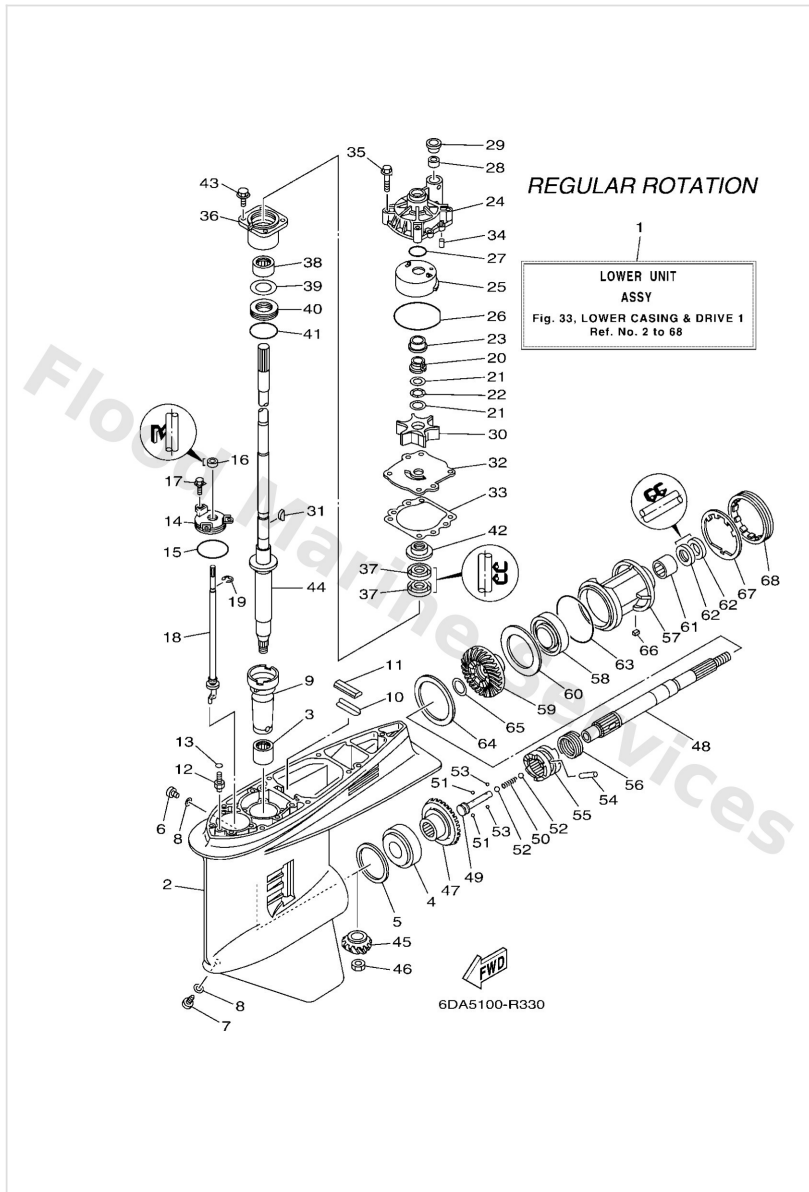

Lower Casing & Drive 1

Ref	Part	
24	61A4431101 Housing, water pump	Buy now
25	61A4432202 Insert, cartridge	Buy now
26	9321086M38 O-ring (6e5)	Buy now
27	9321037160 O-ring (6g8)	Buy now
28	6E54436500 Damper, water seal 1	Buy now
29	6E54431200 Cover, water pump housing	Buy now
30	6E54435201 Impeller	Buy now
31	9028004M05 Key, woodruff (6e5)	Buy now
32	6G54432301 Outer plate, cartridge	Buy now
33	6E544315A0 Gasket, water pump	Buy now
34	9360612019 Pin, dowel (614)	Buy now
35	9011908M14 Bolt, with washer	Buy now
36	6E545331009S Housing, bearing	Buy now
37	9310128M16 Oil seal (6e5)	Buy now
38	93317330U2 Bearing, cylindrical(6k0)	Buy now