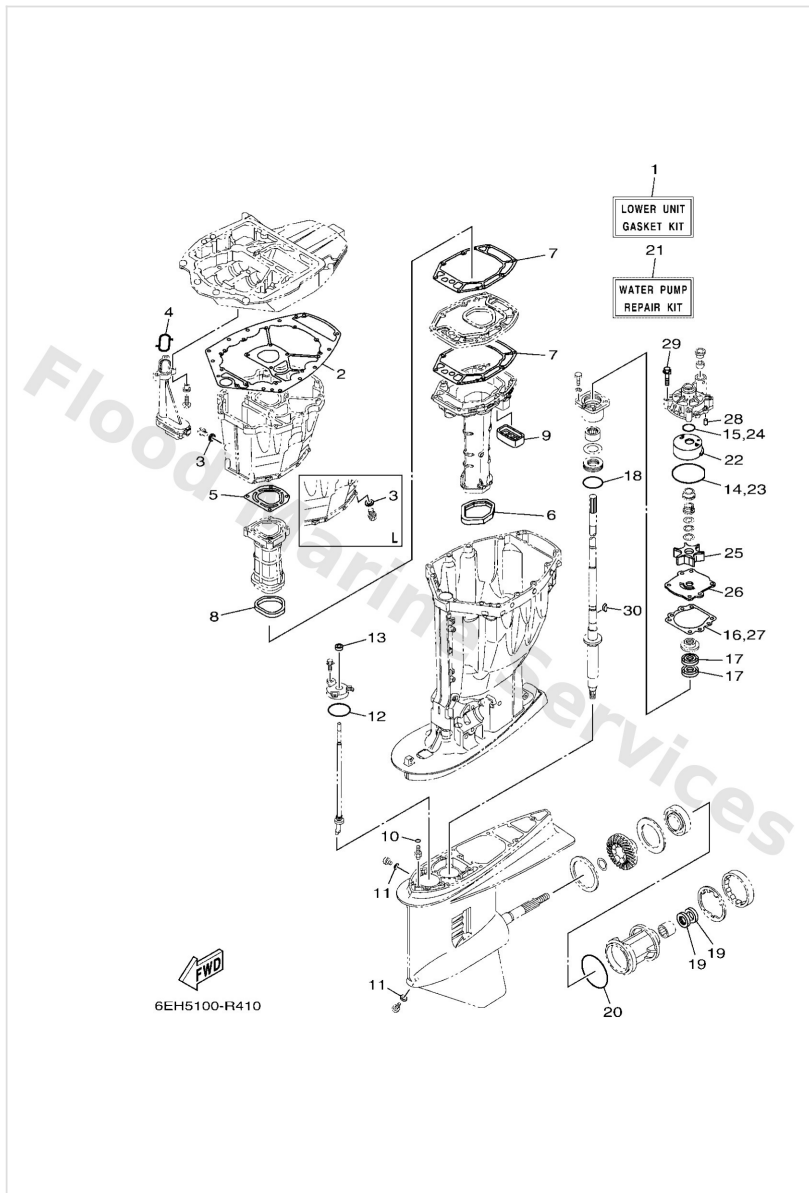

Repair Kit 2

Ref	Part	
16	6E544315A0 Gasket, water pump	Buy now
17	9310128M16 Oil seal (6e5)	Buy now
18	9321055M14 O-ring (70e)	Buy now
19	9310130M17 Oil seal (6e5)	Buy now
20	9321097M55 O-ring (6g5)	Buy now
21	61AW0078A3 Water pump repair kit	Buy now
22	61A4432202 Insert, cartridge	Buy now
25	6E54435201 Impeller	Buy now
26	6G54432301 Outer plate, cartridge	Buy now
28	9360612019 Pin, dowel (614)	Buy now
29	9011908M14 Bolt, with washer	Buy now
30	9028004M05 Key, woodruff (6e5)	Buy now