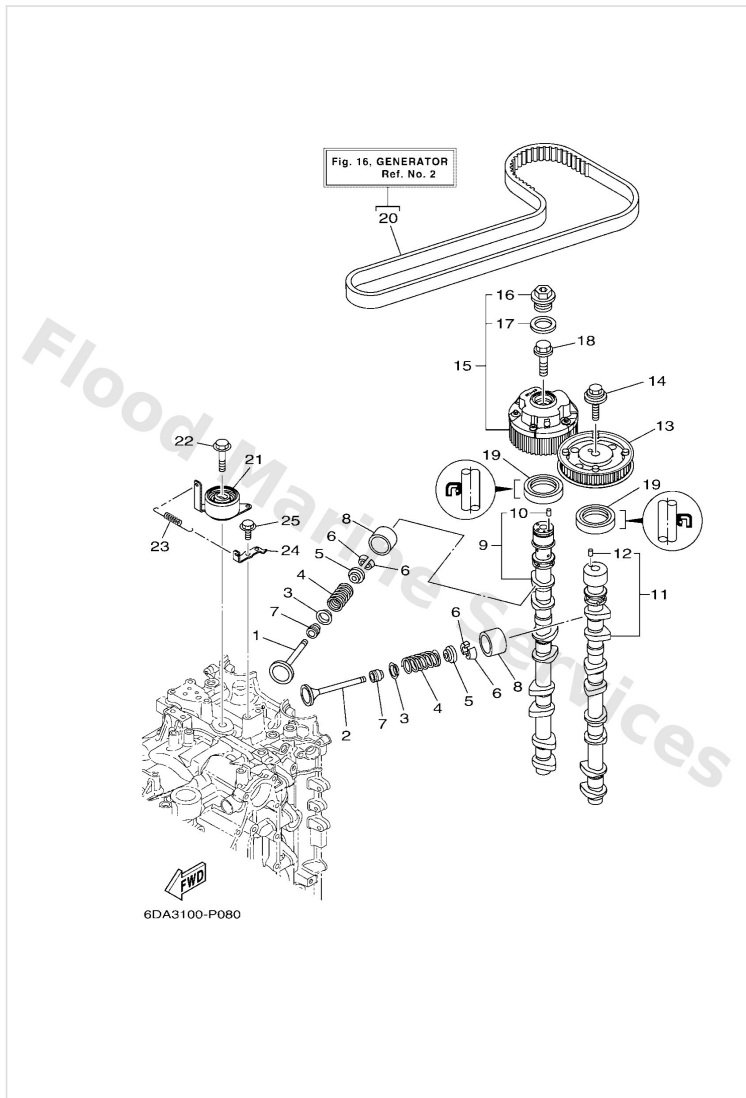

Valve

Ref	Part	
1	6CB1211100 Valve, intake	Buy now
2	6DA1212100 Valve, exhaust	Buy now
3	K0FA374300 Seat, valve spring	Buy now
4	6CB1211300 Spring, valve inner	Buy now
5	K0FA374100 Retainer, valve spring	Buy now
6	K0FA374200 Lock, valve spring retainer	Buy now
7	51Y1211900 Seal, valve stem	Buy now
8	K0FA375100 Lifter, valvek (3.000) UR	Buy now
8	K0FA375110 Lifter, valve (3.025) UR	Buy now
8	K0FA375120 Lifter, valve (3.050) UR	Buy now
8	K0FA375130 Lifter, valve (3.075) UR	Buy now
8	K0FA375140 Lifter, valve (3.100) UR	Buy now
8	K0FA375150 Lifter, valve (3.122) UR	Buy now
8	K0FA375160 Lifter, valve (3.142) UR	Buy now
8	K0FA375170 Lifter, valve (3.162) UR	Buy now