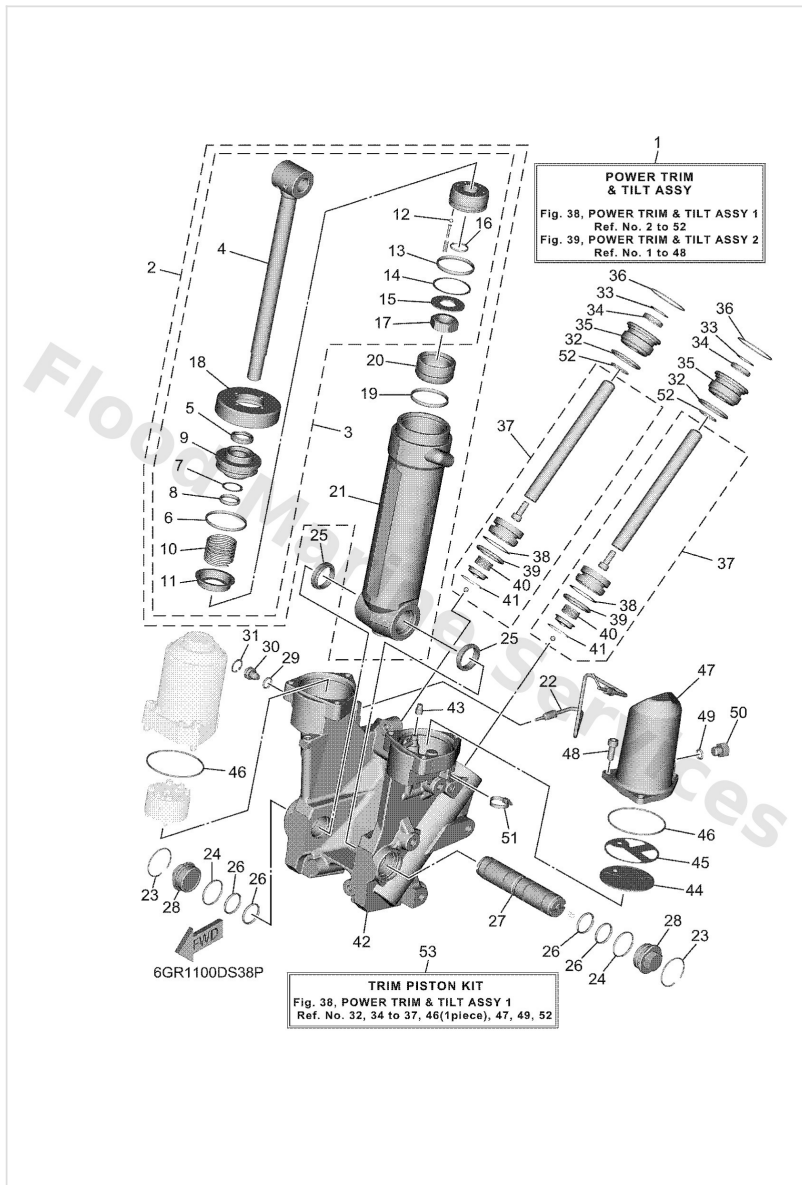

Power Trim & Tilt Assy 1

Ref	Part	
42	6GR4380L00 Housing, trim & tilt sub assembly FOR 6GR-43800-09	Buy now
42	6GR4380L03 Housing, Trim & Tilt Sub assembly FOR 6GR-43800-07	Buy now
43	6GR4388H00 Plug	Buy now
44	69J4381700 Filter 2	Buy now
45	69J4388F00 Spacer	Buy now
46	9321066001 O-ring FOR 6GR-43800-09/07	Buy now
47	6GR4382800 Body, reservoir FOR 6GR-43800-09	Buy now
47	6KN4382800 Body, reservoir FOR 6GR-43800-07	Buy now
48	69J4388800 Bolt, socket	Buy now
49	9321009165 O-ring FOR 6GR-43800-09/07	Buy now
50	6EK4382900 Plug, reservoir	Buy now
51	9046511M10 Clamp	Buy now
52	9321023587 O-ring FOR 6GR-43800-09	Buy now
53	6KNW438200 Trim piston kit	Buy now