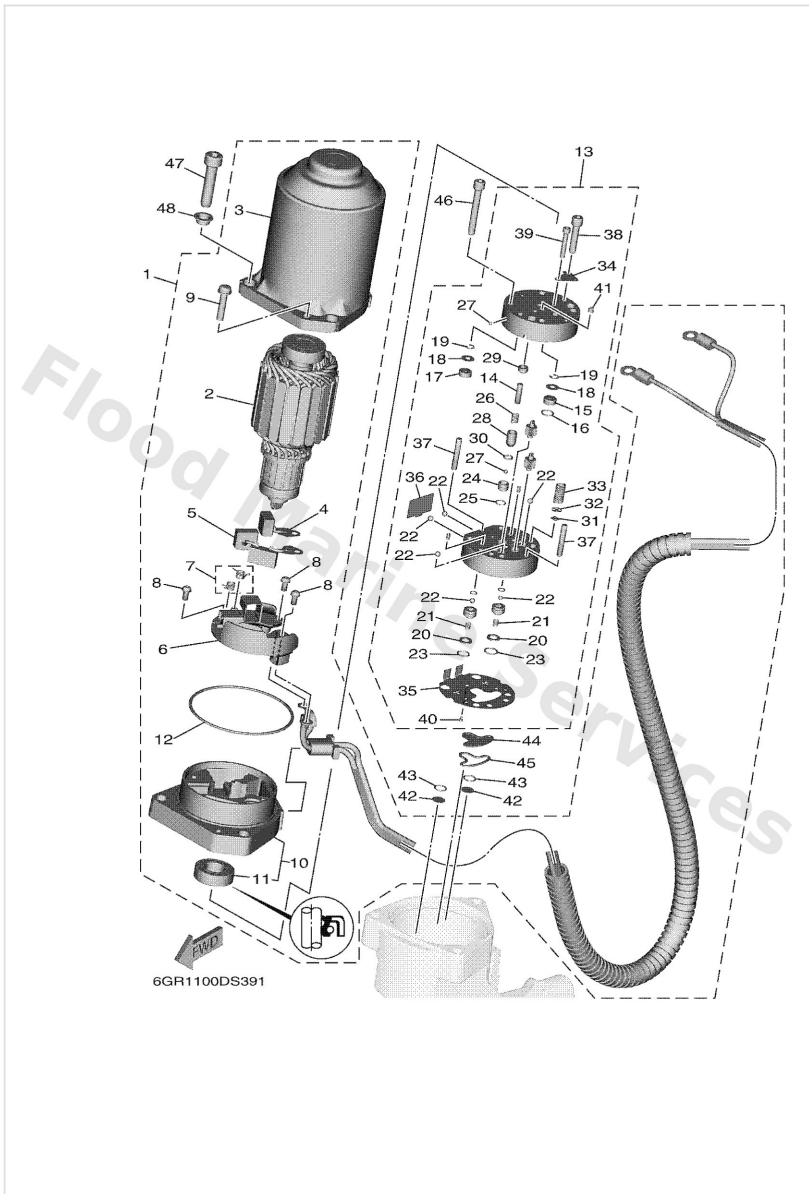

Power Trim & Tilt Assy 2

Ref	Part	
47	9011008M05 Bolt, hexagon socket head	Buy now
48	6GR2311300 Collar	Buy now