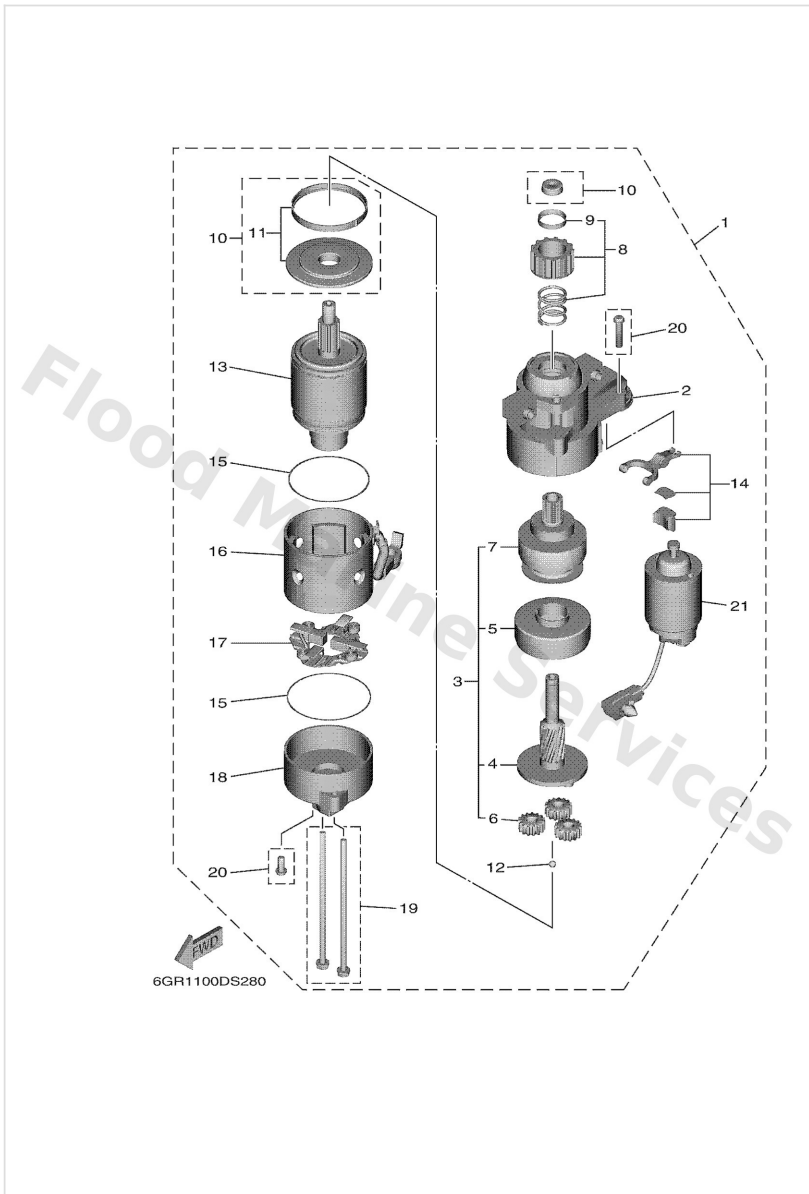

Starting Motor

Ref	Part	
16	6AW8181000 Stator assembly	Buy now
17	6AW8184000 Brush holder assembly	Buy now
18	6AW8182000 Rear bracket assembly	Buy now
19	6AW8182600 Bolt	Buy now
20	6AW8184600 Screw	Buy now
21	6AW8194100 Starter relay assembly	Buy now