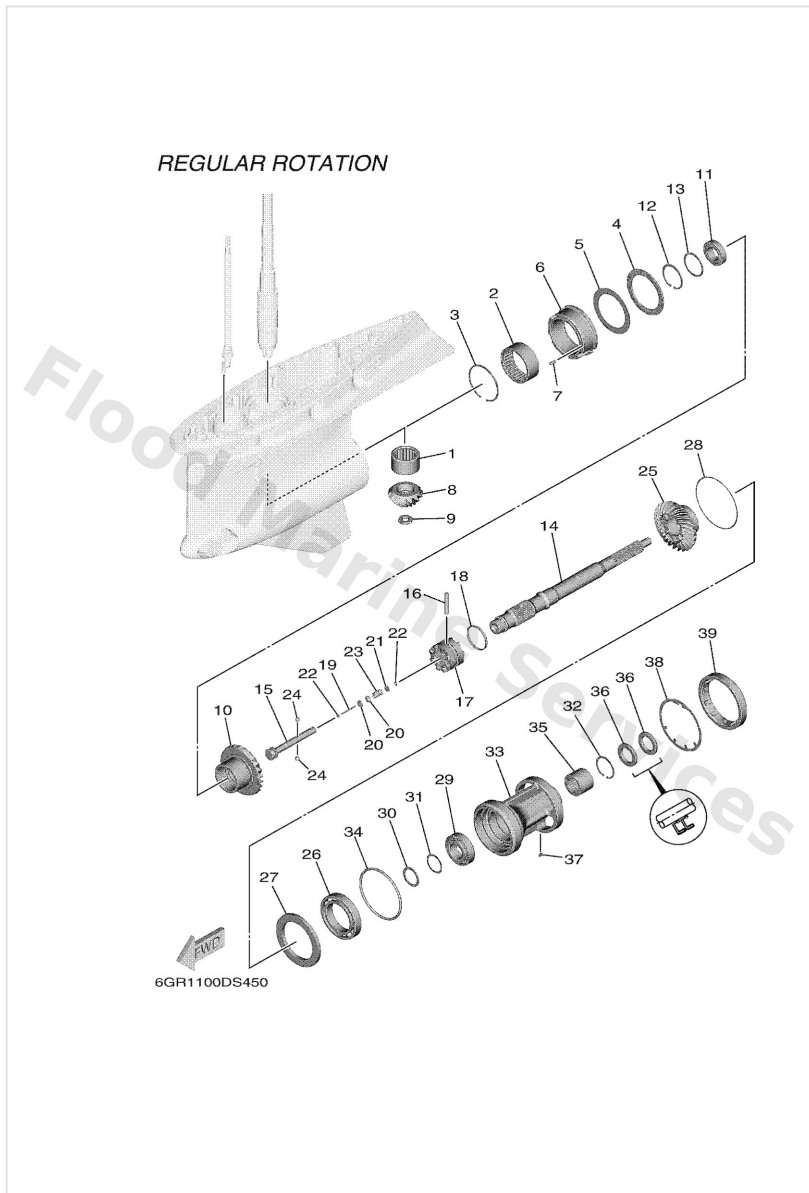

Lower Casing & Drive 2

Ref	Part	
9	9017018009 Nut	Buy now
10	6GR4556100 Gear 1	Buy now
11	93332000A0 Bearing	Buy now
12	9900962500 Circlip(mf1)	Buy now
13	9020154008 Washer, plate	Buy now
14	6GR4561100 Shaft, propeller	Buy now
15	6GR4563400 Slide, shift	Buy now
16	6GR4563200 Pin, cross	Buy now
17	6GR4563100 Clutch, dog	Buy now
18	6GR4563300 Ring, cross pin	Buy now
19	6H14566800 Shaft, free 1	Buy now
20	61A4563500 Plunger, shift	Buy now
21	9020102M00 Washer, plate(61a)	Buy now
22	9018302M03 Nut, spring (6h1)	Buy now
23	9050110M77 Spring, compression(61a)	Buy now