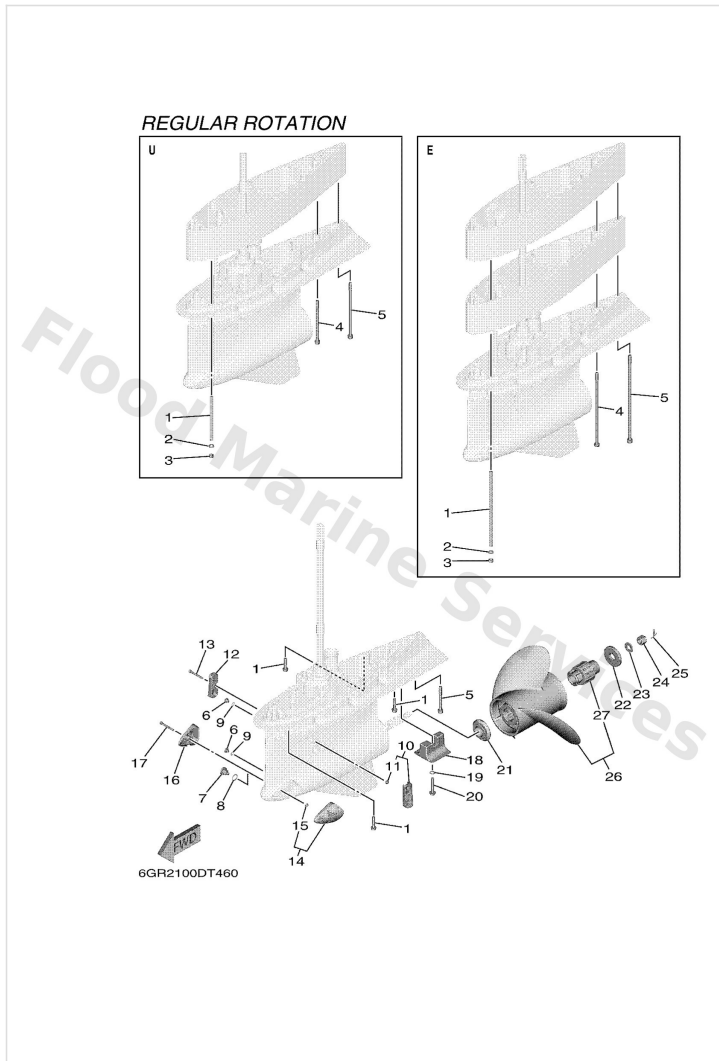

Lower Casing & Drive 3

Ref	Part	
1	9011610066 Bolt, stud UR E(35.2")	Buy now
1	9011610067 Bolt, stud UR U(30.2")	Buy now
1	9011910024 Bolt, with washer UR X(25.2")	Buy now
2	9299510600 Washer, plate U(30.2"),E(35.2")	Buy now
3	9538010600 Nut(624) U(30.2"),E(35.2")	Buy now
4	9011910009 Bolt, with washer UR U(30.2")	Buy now
4	9011910060 Bolt, with washer UR E(35.2")	Buy now
5	9011010048 Bolt, hexagon socket head UR X(25.2")	Buy now
5	9011010049 Bolt, hexagon socket head UR U(30.2")	Buy now
5	9011010050 Bolt, hexagon socket head UR E(35.2")	Buy now
6	9034008003 Plug, straight screw	Buy now
7	6GR4534100 Plug, drain	Buy now
8	9321019123 O-ring (646)	Buy now
9	9321009165 O-ring	Buy now
10	6GR4521401 Cover, water inlet 1	Buy now