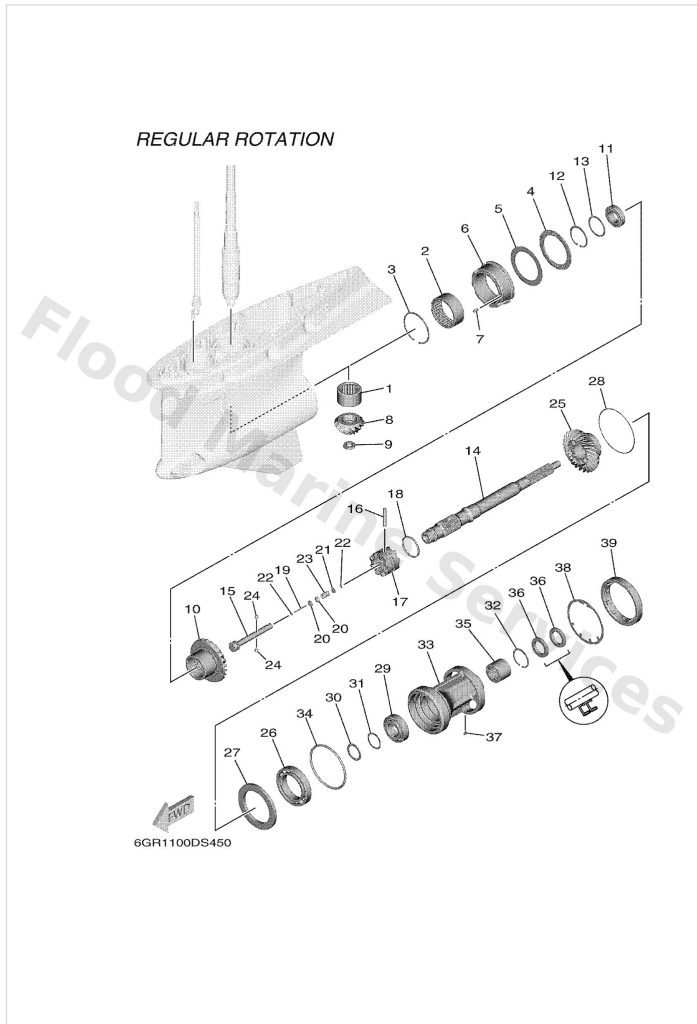

Lower Casing & Drive 2

Ref	Part	
24	9350104011 Ball	Buy now
25	6GR4557100 Gear	Buy now
26	9330601501 Bearing	Buy now
27	6GR4557600 Washer, thrust 2	Buy now
28	6GR4557700 Shim (t:0.10mm) UR	Buy now
28	6GR4557710 Shim (t:0.12mm) UR	Buy now
28	6GR4557720 Shim (t:0.15mm) UR	Buy now
28	6GR4557730 Shim (t:0.18mm) UR	Buy now
28	6GR4557740 Shim (t:0.30mm) UR	Buy now
28	6GR4557750 Shim (t:0.40mm) UR	Buy now
28	6GR4557760 Shim (t:0.50mm) UR	Buy now
29	9333200042 Bearing	Buy now
30	9020140008 Washer, plate	Buy now
31	6GR4557800 Shim (t:0.10mm) UR	Buy now
31	6GR4557810 Shim (t:0.12mm) UR	Buy now