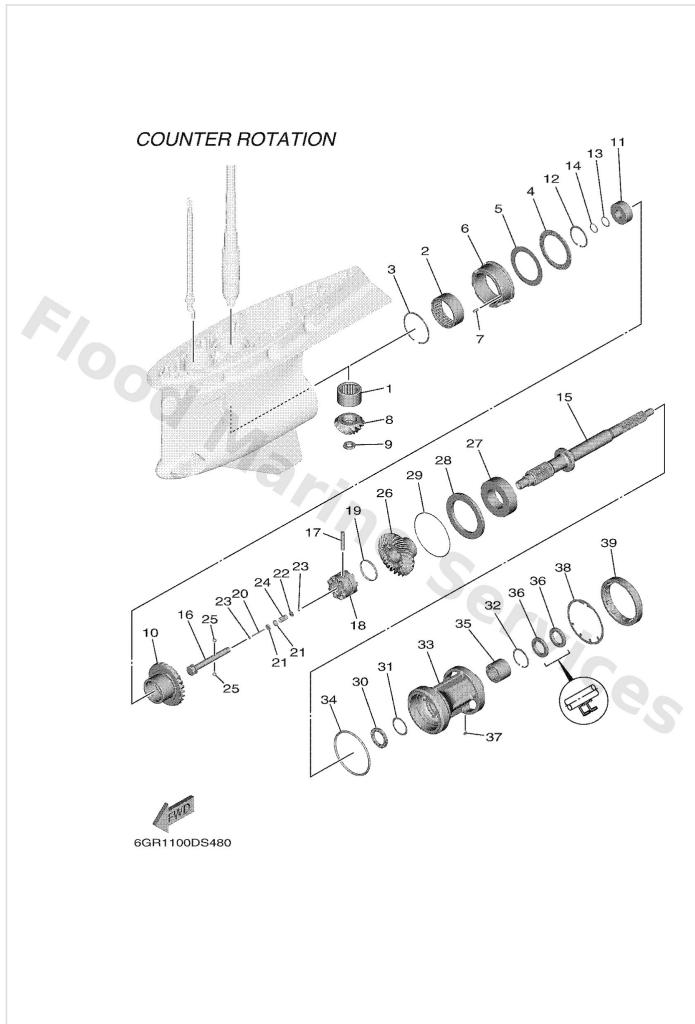

Lower Casing & Drive 5

Ref	Part	
24	9050110M77 Spring, compression(61a)	Buy now
25	9350104011 Ball	Buy now
26	6GS4557100 Gear	Buy now
27	93332000B2 Bearing	Buy now
28	6GR4557600 Washer, thrust 2	Buy now
29	6GR4557700 Shim (t:0.10mm) UR	Buy now
29	6GR4557710 Shim (t:0.12mm) UR	Buy now
29	6GR4557720 Shim (t:0.15mm) UR	Buy now
29	6GR4557730 Shim (t:0.18mm) UR	Buy now
29	6GR4557740 Shim (t:0.30mm) UR	Buy now
29	6GR4557750 Shim (t:0.40mm) UR	Buy now
29	6GR4557760 Shim (t:0.50mm) UR	Buy now
30	93341440U5 Bearing, thrust (6k0)	Buy now
31	6K14557801 Shim (t:0.10mm) UR	Buy now
31	6K14557810 Shim (t:0.12mm) UR	Buy now