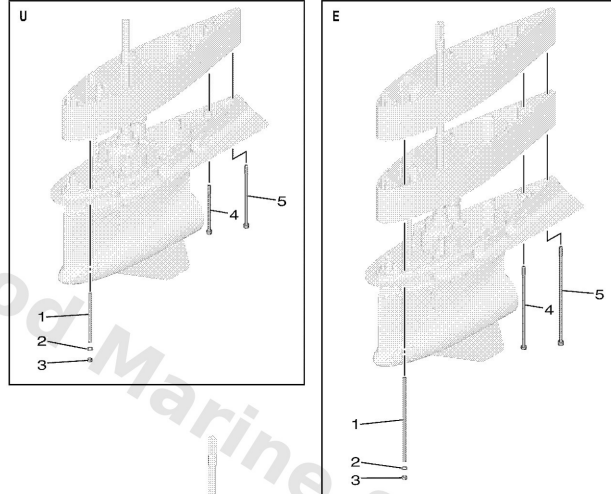

Lower Casing & Drive 3

REGULAR ROTATION

Ref	Part	
26	6GR4593410 Xto prop (ss 3x16-1/8 x22"-y) UR	Buy now
26	6GR4593610 Xto prop (ss 3x16-3/8 x20"-y) UR	Buy now
26	6GR4593810 Xto prop (ss 3x 16-5/8 x18-y) UR	Buy now
26	6GR4597010 Xto prop (ss 3x17-1/8 x15 -y) UR	Buy now
26	6GR4597210 Xto prop (ss 3x16-7/8 x17"-y) UR	Buy now
26	6GR4597410 Xto prop (ss 3x 16-5/8 x19-y) UR	Buy now
26	6GR4597610 Xto prop (ss 3x 16-3/8 x21-y) UR	Buy now
26	6GR4597810 Xto prop (ss 3x 16-1/8 x23-y) UR	Buy now
27	6GR45C8110 Damper rubber, propeller 1	Buy now