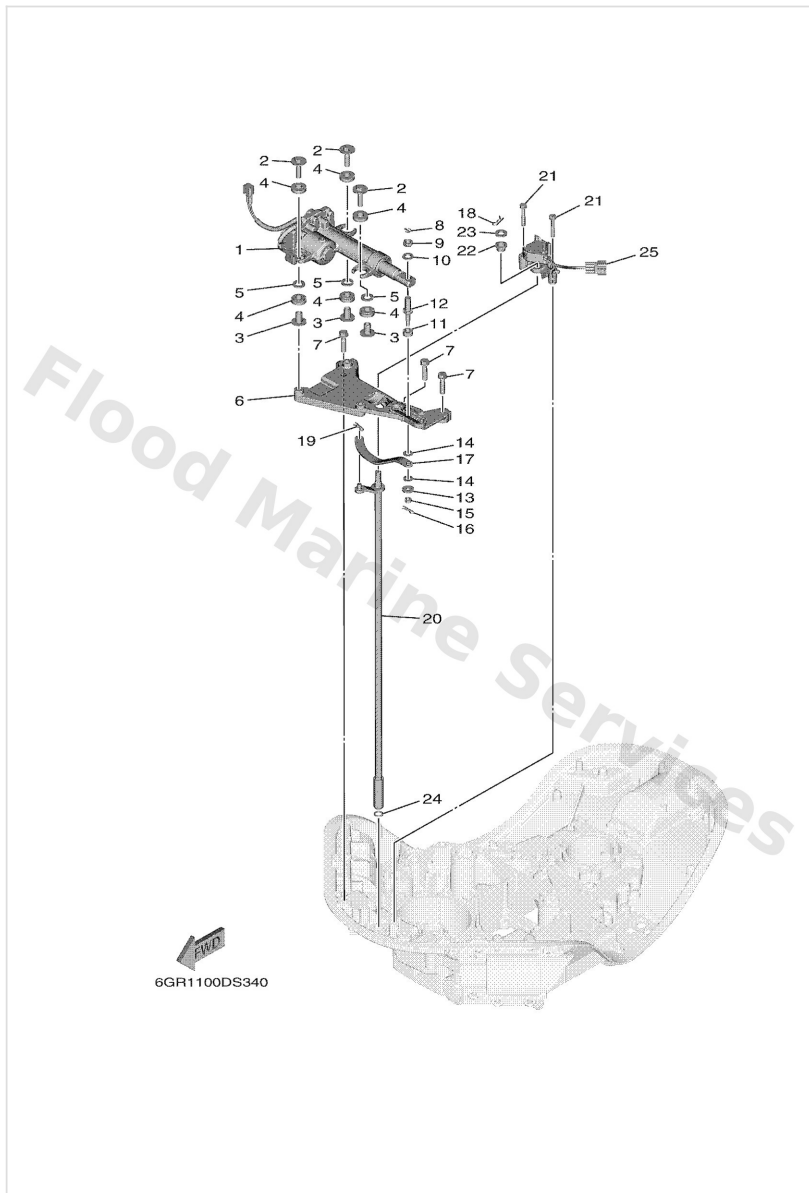

Control

Ref	Part	
1	6GR4820A00 Actuator unit	Buy now
2	9011908175 Bolt, with washer	Buy now
3	9038708104 Collar	Buy now
4	6CE8556400 Grommet	Buy now
5	9020112064 Washer, plate	Buy now
6	6GR4411700 Bracket	Buy now
7	97E7508535 Bolt, hexagon w/w deep recess	Buy now
8	9149020015 Pin, cotter (648)	Buy now
9	9538010700 Nut (682)	Buy now
10	9020110048 Washer, plate	Buy now
11	6CE4412200 Bushing, shift rod lever	Buy now
12	6GR4219500 Pin, joint 1	Buy now
13	9020106068 Washer, plate (6k8)	Buy now
14	9020208M41 Washer, plate(6t4)	Buy now
15	9018506M07 Nut, self-locking(6e5)	Buy now