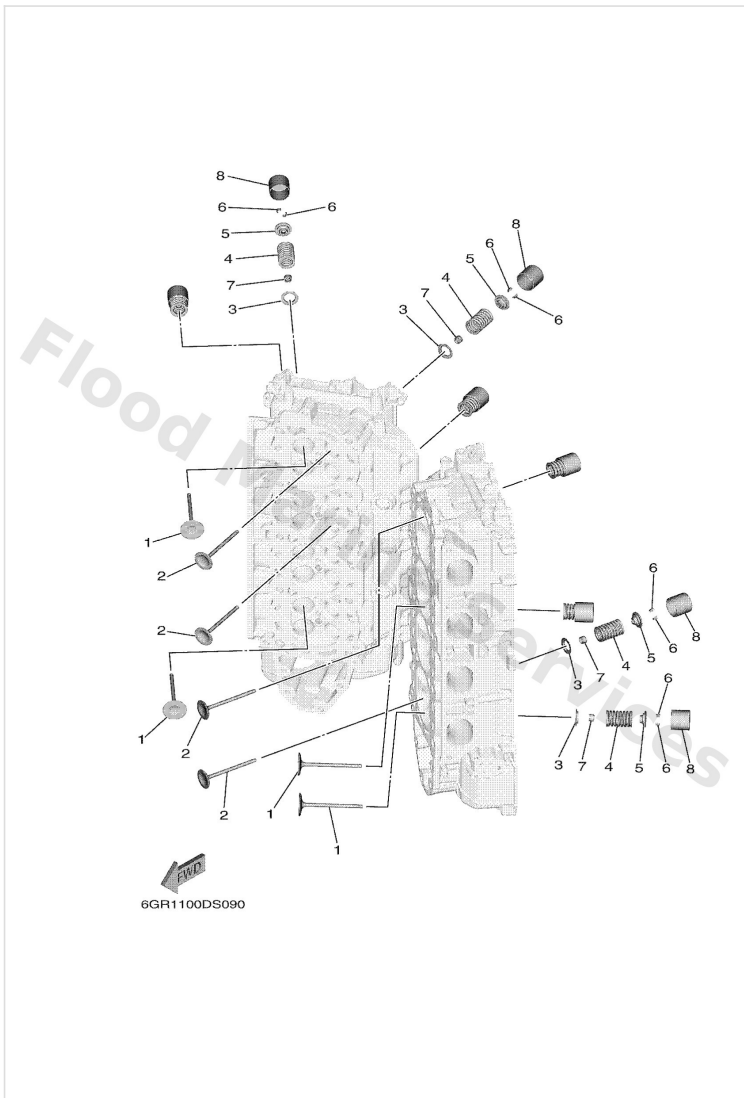

Valve 1

Ref	Part	
1	6GR1211100 Valve, intake	Buy now
2	6DX1212100 Valve, exhaust	Buy now
3	K0FA374300 Seat, valve spring	Buy now
4	6CB1211300 Spring, valve inner	Buy now
5	K0FA374100 Retainer, valve spring	Buy now
6	K0FA374200 Lock, valve spring retainer	Buy now
7	51Y1211900 Seal, valve stem	Buy now
8	6GR1215300 Lifter, valve (3.000) UR	Buy now
8	6GR1215310 Lifter, valve (3.025) UR	Buy now
8	6GR1215320 Lifter, valve (3.050) UR	Buy now
8	6GR1215330 Lifter, valve (3.075) UR	Buy now
8	6GR1215340 Lifter, valve (3.100) UR	Buy now
8	6GR1215350 Lifter, valve (3.120) UR	Buy now
8	6GR1215360 Lifter, valve (3.140) UR	Buy now
8	6GR1215370 Lifter, valve (3.160) UR	Buy now