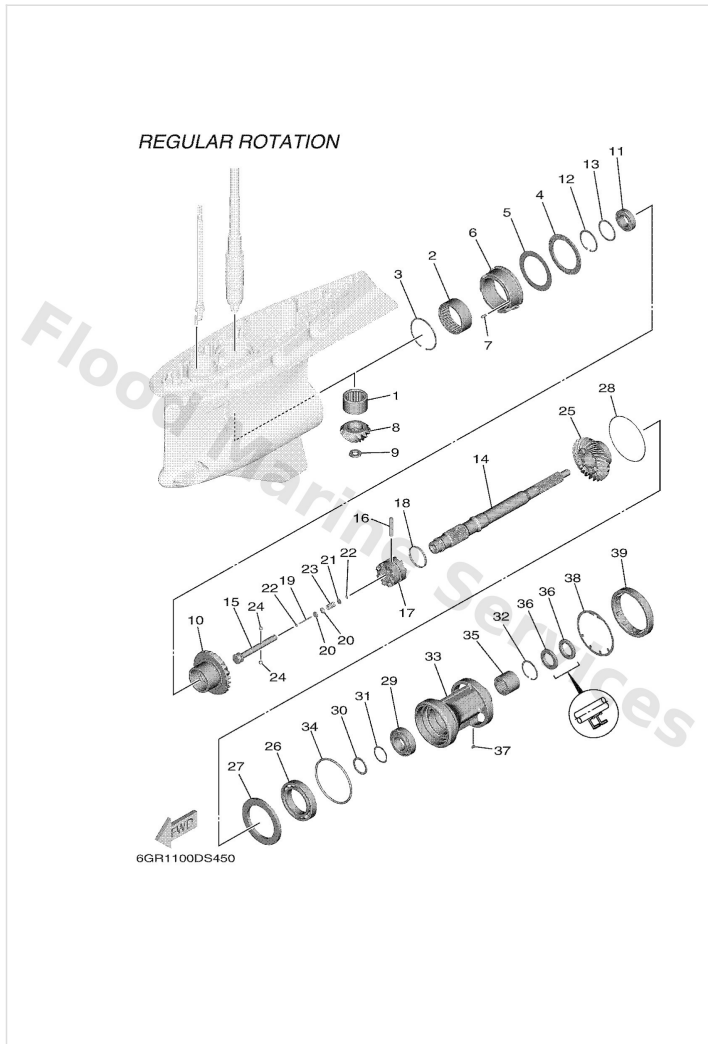

Lower Casing & Drive 2

Ref	Part	
1	93311944A0 Bearing	Buy now
2	93311675A1 Bearing	Buy now
3	9345092171 Circlip	Buy now
4	9334069012 Bearing	Buy now
5	6GR4556700 Shim (t:2.00mm) UR	Buy now
5	6GR4556710 Shim (t:2.03mm) UR	Buy now
5	6GR4556720 Shim (t:2.06mm) UR	Buy now
5	6GR4556730 Shim (t:2.09mm) UR	Buy now
5	6GR4556740 Shim (t:2.12mm) UR	Buy now
5	6GR4556750 Shim (t:2.15mm) UR	Buy now
5	6GR4556760 Shim (t:2.18mm) UR	Buy now
5	6GR4556770 Shim (t:2.21mm) UR	Buy now
6	6GR4582400 Adapter	Buy now
7	9360616117 -	Buy now
8	6GR4555100 Pinion	Buy now