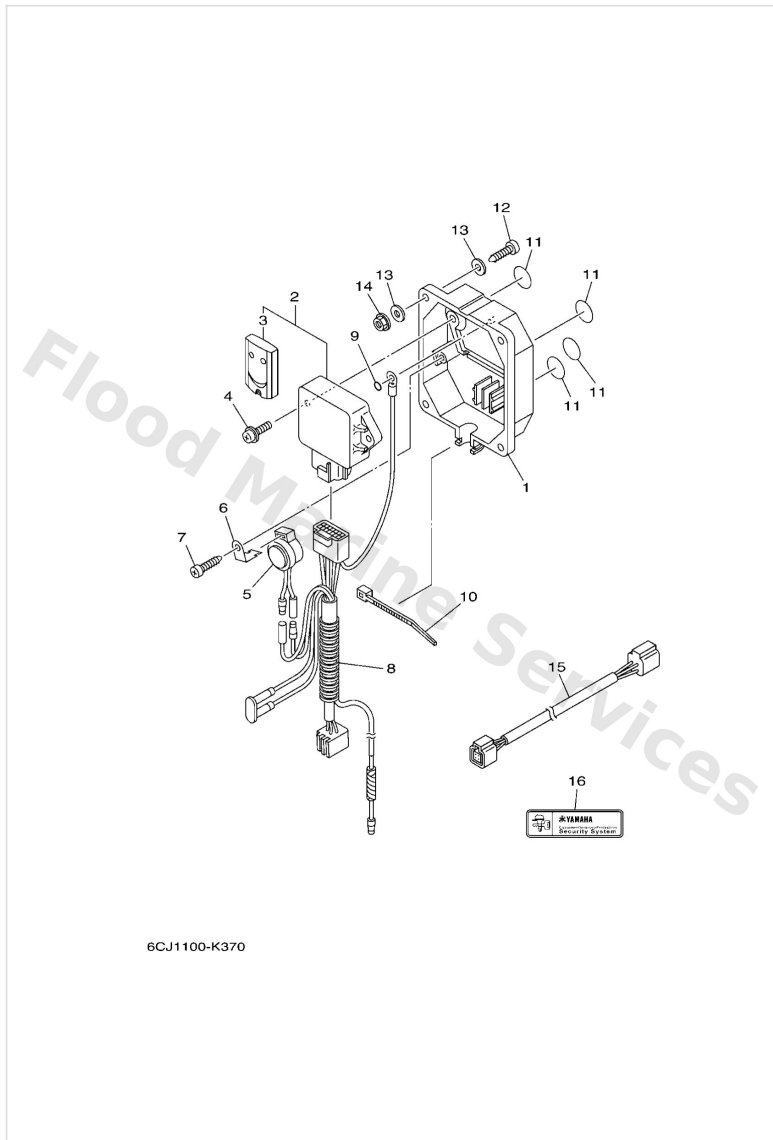

Optional Parts

Ref	Part	
1	6Y88626700 Case complete 1	Buy now
2	6Y88626003 Remote control unit assembly UR 433MHz	Buy now
2	6Y88626012 Remote control unit assembly UR 315MHz	Buy now
3	6AA8626101 Xmtr. comp. UR FOR 433MHz	Buy now
3	6AA8626122 Transmitter comp UR FOR 315MHz	Buy now
4	9798006216 Screw, with washer(6h2)	Buy now
5	6X48338300 Buzzer	Buy now
6	6X48338600 Stay, buzzer	Buy now
7	9778060620 Screw, tapping(6k8)	Buy now
8	6Y88250910 Wire, sub lead	Buy now
9	9321004279 O-ring (4a0)	Buy now
10	9046511M10 Clamp	Buy now
11	6Y88454G00 Patch 1	Buy now
12	9016706M00 Screw, tapping (6h4) UR	Buy now
12	9788006035 Screw, pan head(6h4) UR	Buy now