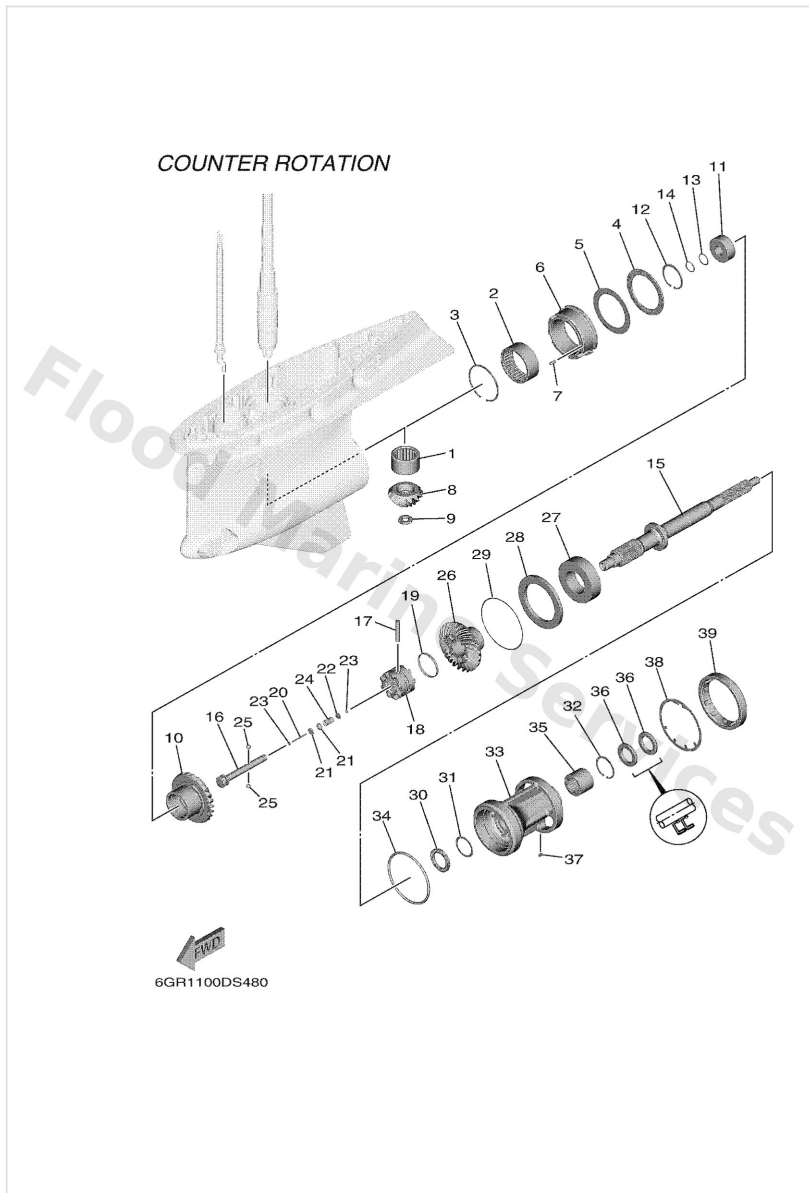

Lower Casing & Drive 5

Ref	Part	
31	6K14557820 Shim (t:0.15mm) UR	Buy now
31	6K14557830 Shim (t:0.18mm) UR	Buy now
31	6K14557840 Shim (t:0.30mm) UR	Buy now
31	6K14557850 Shim (t:0.40mm) UR	Buy now
31	6K14557860 Shim (t:0.50mm) UR	Buy now
32	9900955500 Circlip	Buy now
33	6GS4533200 Housing, bearing	Buy now
34	9321126001 O-ring	Buy now
35	93311737A2 Bearing	Buy now
36	9310137001 Oil seal	Buy now
37	9028205008 Key, straight	Buy now
38	6GR4538300 Washer, claw	Buy now
39	6GR4538400 Nut	Buy now