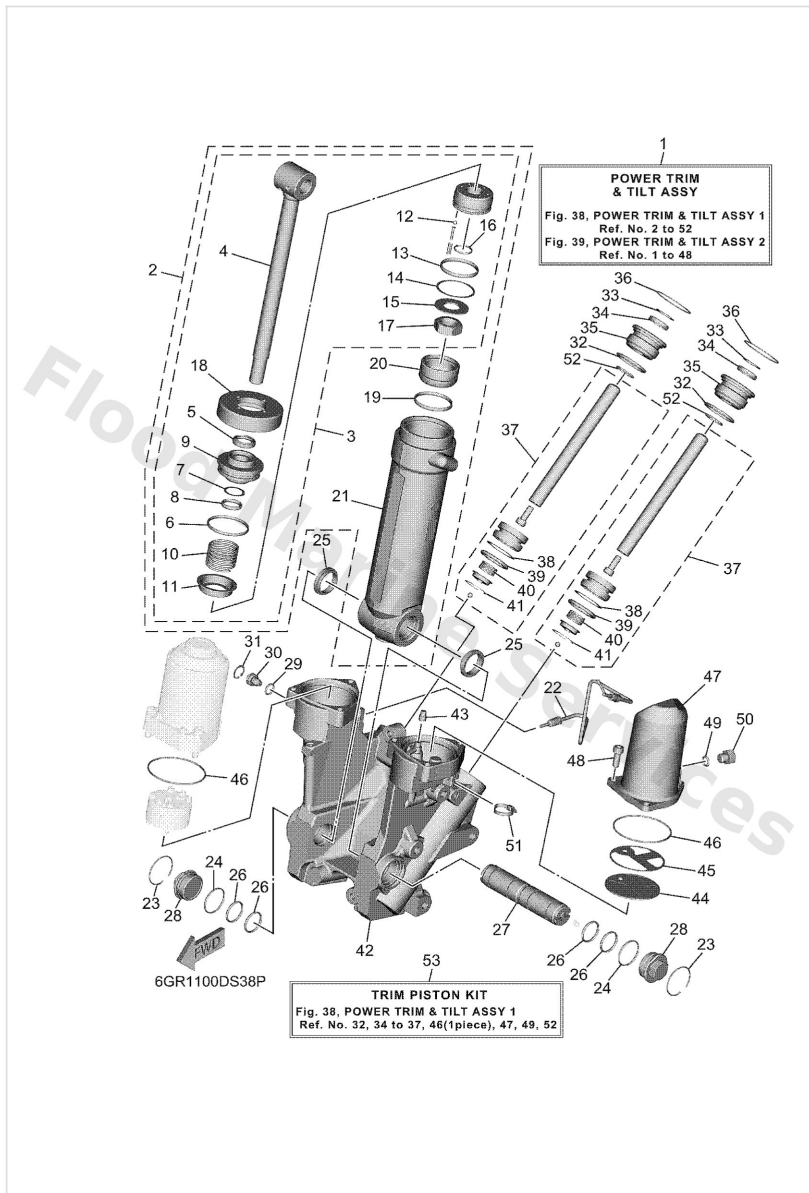

Power Trim & Tilt Assy 1

Ref	Part	
15	9020118029 Washer, plate	Buy now
16	9321018397 O-ring (6g5)	Buy now
17	6GR4365400 Nut 1	Buy now
18	6GR4382700 Ring set	Buy now
20	6GR4381400 Piston, free	Buy now
21	6GR4380K00 Cylinder, tilt sub assembly	Buy now
22	6GR4383500 Pipe	Buy now
23	9345042110 Circlip(5t9)	Buy now
24	6GR4386200 O-ring	Buy now
25	6GR4388F00 Spacer	Buy now
26	6GR4386100 O-ring	Buy now
27	6GR4381800 Pin, lower shock mount	Buy now
28	6GR2247200 Cap, case	Buy now
29	9321012327 O-ring(3ld)	Buy now
30	6GR4384500 Screw, manual release	Buy now