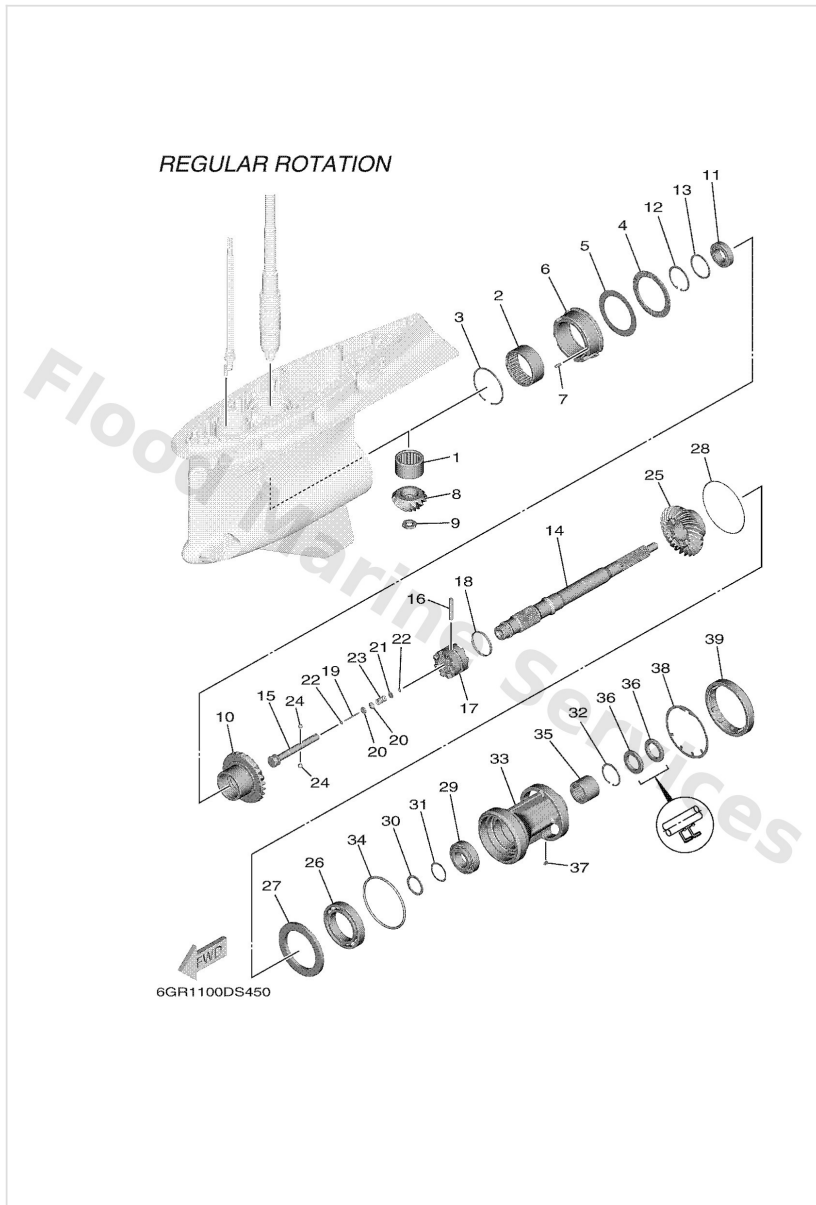

Lower Casing & Drive 2

Ref	Part	
31	6GR4557820 Shim (t:0.15mm) UR	Buy now
31	6GR4557830 Shim (t:0.18mm) UR	Buy now
31	6GR4557840 Shim (t:0.30mm) UR	Buy now
31	6GR4557850 Shim (t:0.40mm) UR	Buy now
31	6GR4557860 Shim (t:0.50mm) UR	Buy now
31	6GR4557870 Shim (t:1.00mm) UR	Buy now
32	9900955500 Circlip	Buy now
33	6GR4533200 Housing, bearing	Buy now
34	9321126001 O-ring	Buy now
35	93311737A2 Bearing	Buy now
36	9310137001 Oil seal	Buy now
37	9028205008 Key, straight	Buy now
38	6GR4538300 Washer, claw	Buy now
39	6GR4538400 Nut	Buy now