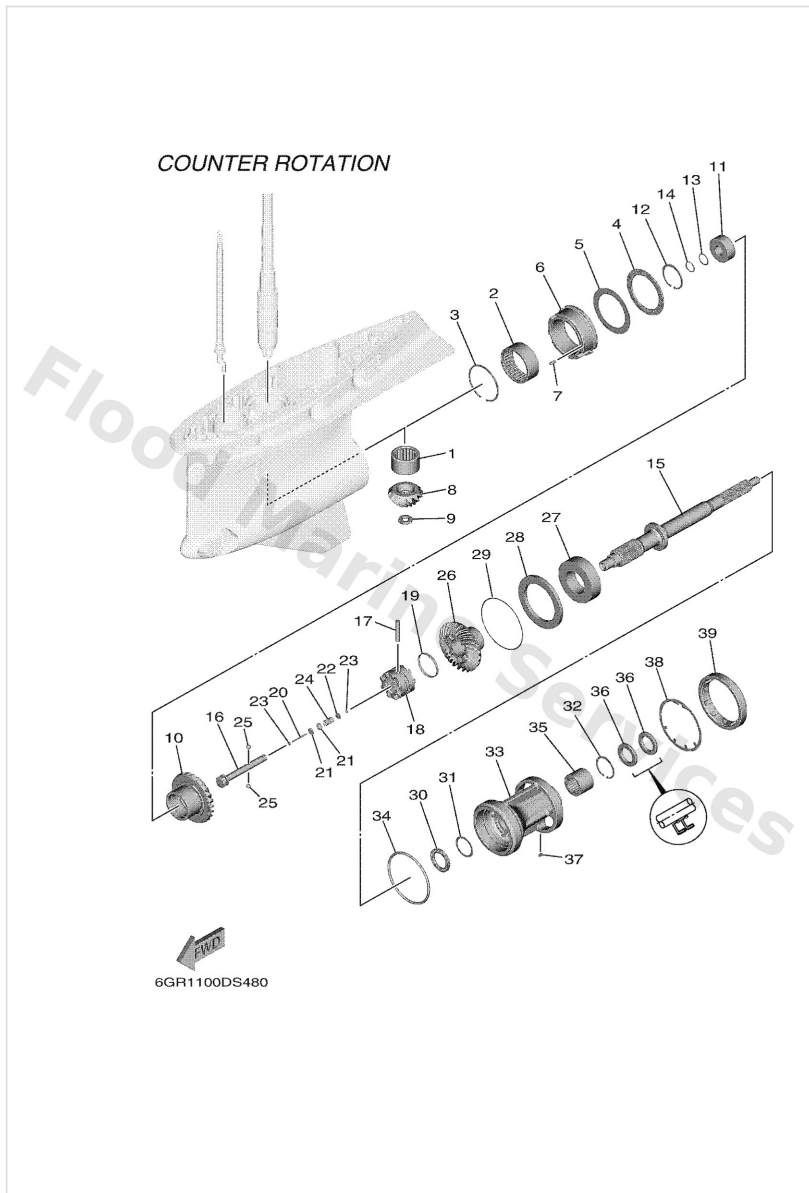

Lower Casing & Drive 5

Ref	Part	
9	9017018009 Nut	Buy now
10	6GS4556100 Gear 1	Buy now
11	9339000033 Bearing	Buy now
12	9900962500 Circlip(mf1)	Buy now
13	90201253K0 Washer, plate(59w)	Buy now
14	9344025020 Circlip	Buy now
15	6GS4561101 Shaft, propeller	Buy now
16	6GR4563400 Slide, shift	Buy now
17	6GR4563200 Pin, cross	Buy now
18	6GR4563100 Clutch, dog	Buy now
19	6GR4563300 Ring, cross pin	Buy now
20	6H14566800 Shaft, free 1	Buy now
21	61A4563500 Plunger, shift	Buy now
22	9020102M00 Washer, plate(61a)	Buy now
23	9018302M03 Nut, spring (6h1)	Buy now