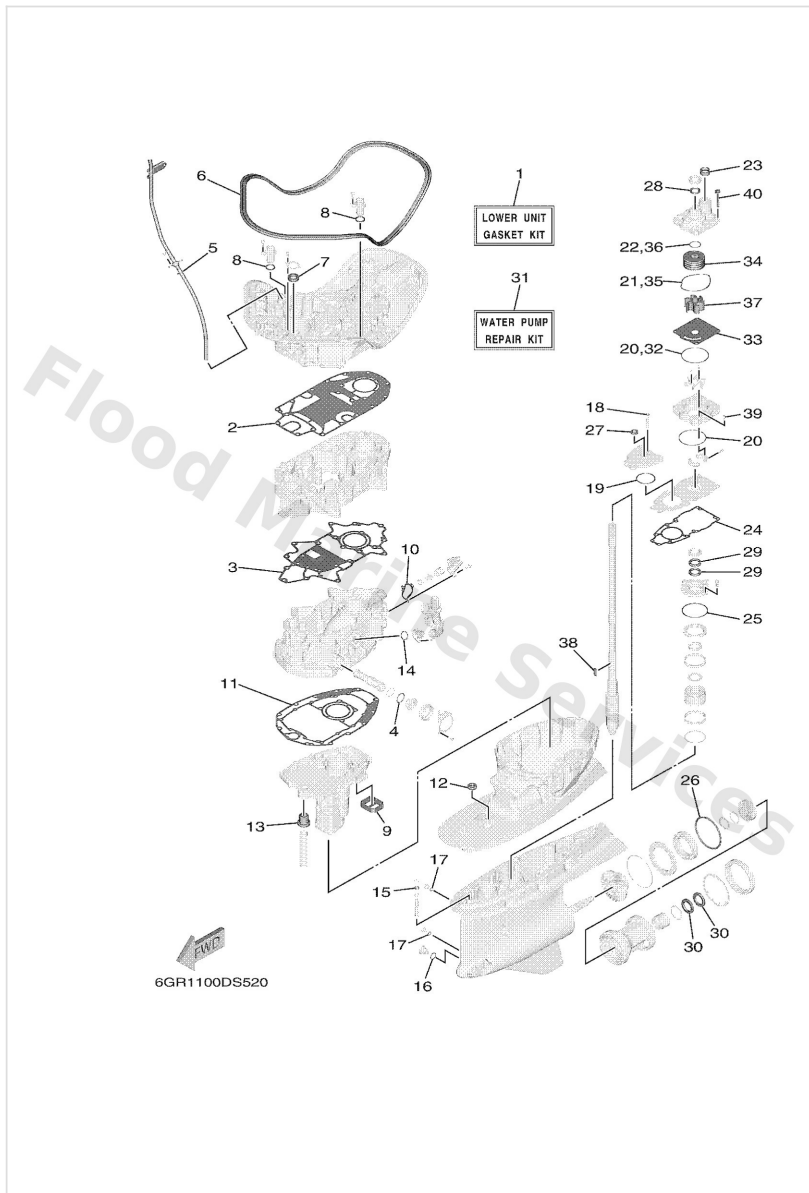

Repair Kit 2

Ref	Part	
1	6GRW000120 Lower unit gasket kit	Buy now
2	6GR1531200 Gasket, oil pan	Buy now
3	6GR1531C00 Gasket, oil pan 2	Buy now
4	9321034633 O-ring (21a)	Buy now
5	9321019MJ3 O-ring	Buy now
6	6GR4271600 Rubber seal 1	Buy now
7	9310226004 Oil seal	Buy now
8	6GR4436600 Damper, water seal 2	Buy now
9	6GR4512700 Seal	Buy now
10	6EK12435A0 Gasket	Buy now
11	6GR4511300 Gasket, upper casing	Buy now
12	6GR4452100 Seal	Buy now
13	6GR4436700 Damper, water seal 3	Buy now
15	9321010010 O-ring	Buy now
16	9321019123 O-ring (646)	Buy now