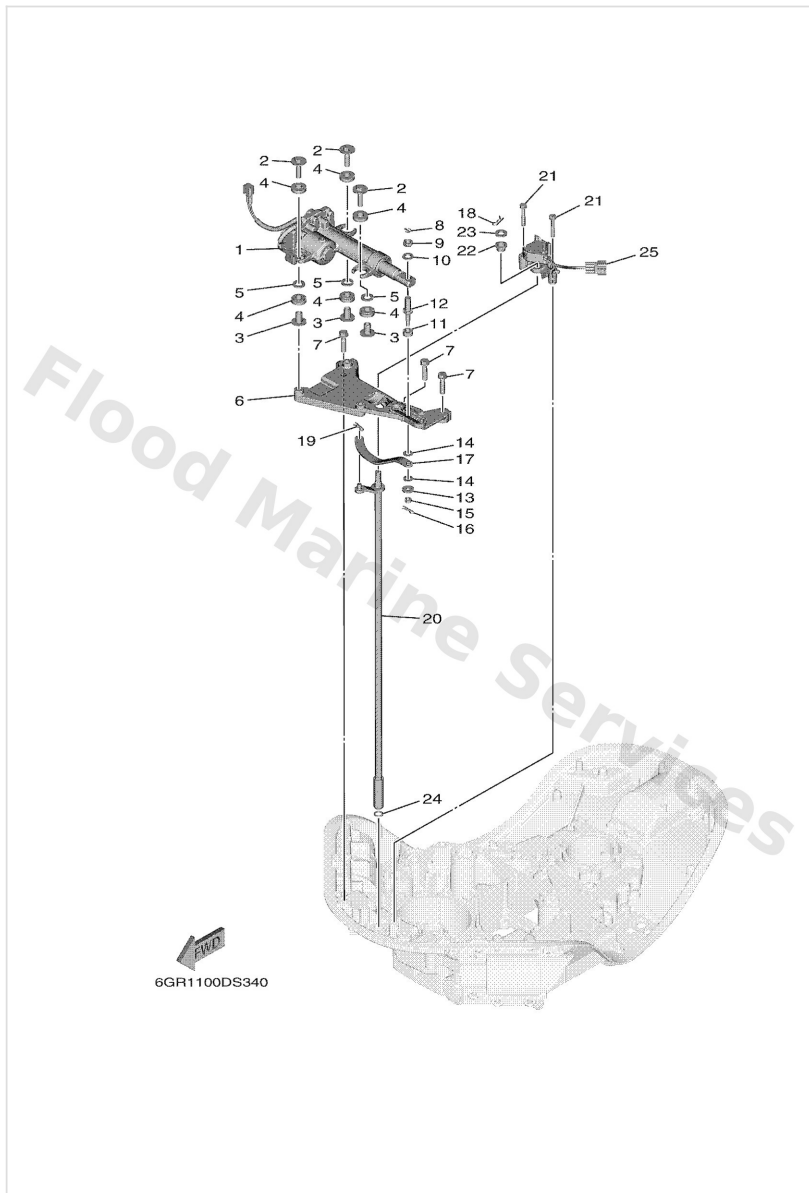

Control

Ref	Part	
16	9046818008 Clip 620436610000	Buy now
17	6GR4412100 Lever, shift rod	Buy now
18	90468180A0 Clip	Buy now
20	6GR4412000 Handle gear shift assembly	Buy now
21	97E9506540 Bolt, hexagon w/w deep recess	Buy now
22	9038612M61 Bush(6j8)	Buy now
23	9020110M63 Washer, plate	Buy now
24	9321011073 O-ring (p95)	Buy now
25	6GR6830300 Sensor assembly	Buy now