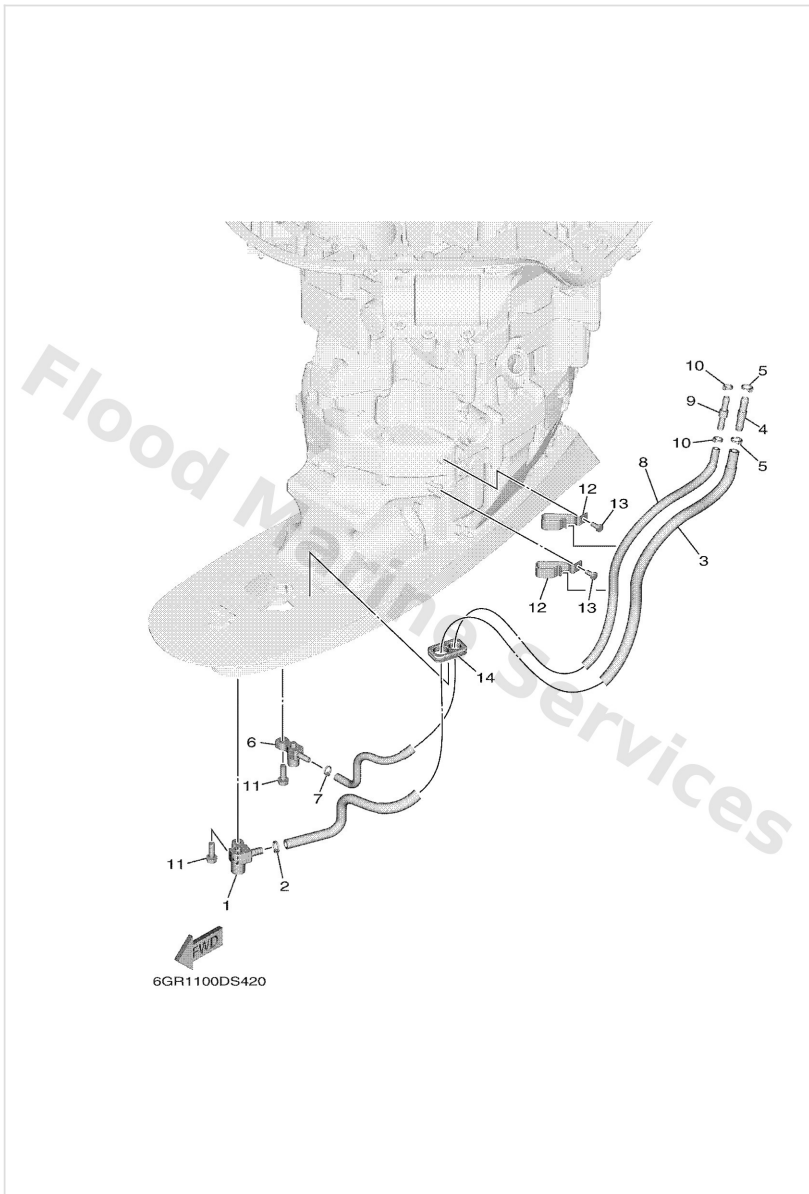

Upper Casing 3

Ref	Part	
1	6GR4536800 Joint, hose 1	Buy now
2	9046511M10 Clamp	Buy now
3	6GR4383K00 Hose, oil 1	Buy now
4	6AW4278500 Pipe	Buy now
6	6GR4536900 Joint, hose 2	Buy now
8	6GR2318F00 Hose, air	Buy now
9	6E52437900 Pipe, joint 4	Buy now
11	97E9508525 Bolt, hexagon w/w deep recess	Buy now
12	6GR1249100 Clamp 1	Buy now
13	97D9506012 Bolt, hexagon deep recess	Buy now
14	6GR4515900 Damper	Buy now