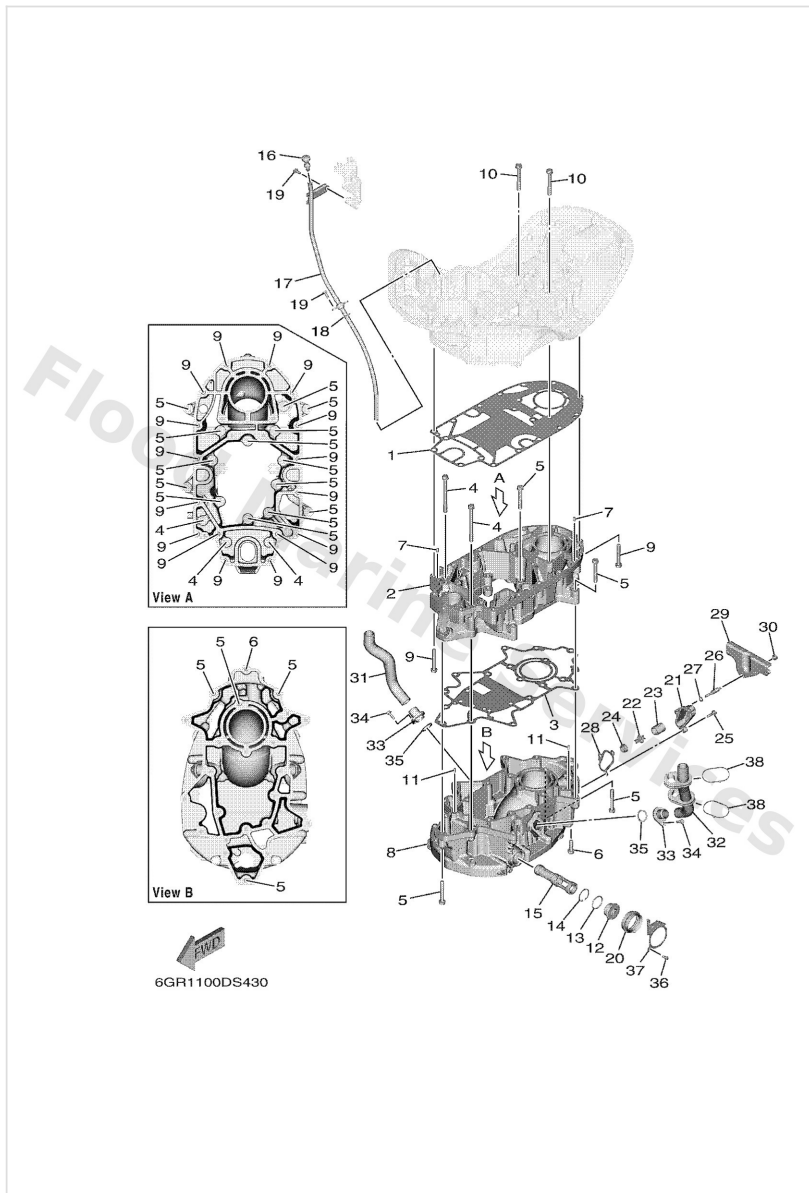

Oil Pan

Ref	Part	
1	6GR1531200 Gasket, oil pan	Buy now
2	6GR1531B00 Oil pan 2	Buy now
3	6GR1531C00 Gasket, oil pan 2	Buy now
4	9011910M14 Bolt, with washer	Buy now
5	97E7510570 Bolt, hexagon w/w deep recess	Buy now
6	9011910040 Bolt, with washer	Buy now
7	9360612019 Pin, dowel (614)	Buy now
8	6GR1531100 Oil pan	Buy now
10	97E7510580 Bolt, hexagon w/w deep recess	Buy now
12	6GR1535100 Plug, drain	Buy now
13	9321034633 O-ring (21a)	Buy now
14	9342036M01 Circlip (6a0)	Buy now
15	6GR1341100 Strainer, oil	Buy now
16	6GR1536200 Plug, oil level	Buy now
17	6GR1537700 Guide, inlet	Buy now