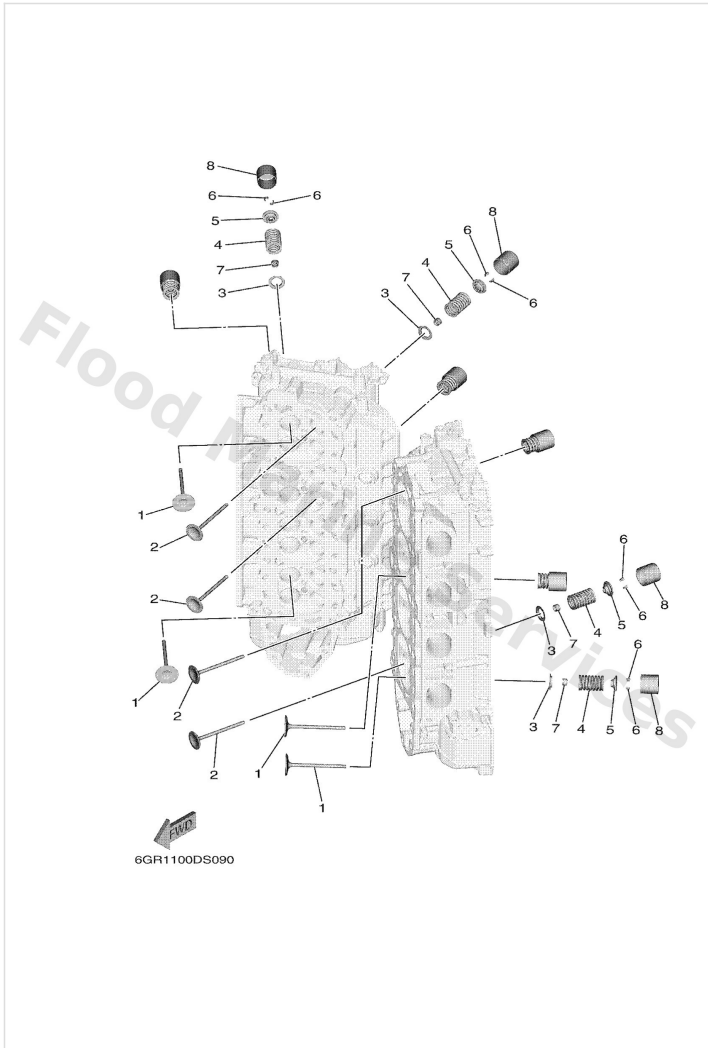

Ref	Part	
8	6GR1215380 Lifter, valve (3.180) UR	Buy now
8	6GR1215390 Lifter, valve (3.200) UR	Buy now
8	6GR12153A0 Lifter, valve (3.220) UR	Buy now
8	6GR12153B0 Lifter, valve (3.240) UR	Buy now
8	6GR12153C0 Lifter, valve (3.260) UR	Buy now
8	6GR12153D0 Lifter, valve (3.280) UR	Buy now
8	6GR12153E0 Lifter, valve (3.300) UR	Buy now
8	6GR12153F0 Lifter, valve (3.320) UR	Buy now
8	6GR12153G0 Lifter, valve (3.340) UR	Buy now
8	6GR12153H0 Lifter, valve (3.360) UR	Buy now
8	6GR12153J0 Lifter, valve (3.380) UR	Buy now
8	6GR12153K0 Lifter, valve (3.400) UR	Buy now
8	6GR1214500 Lifter, valve (3.560) UR	Buy now
8	6GR1214510 Lifter, valve (3.580) UR	Buy now
8	6GR1214520 Lifter, valve (3.600) UR	Buy now