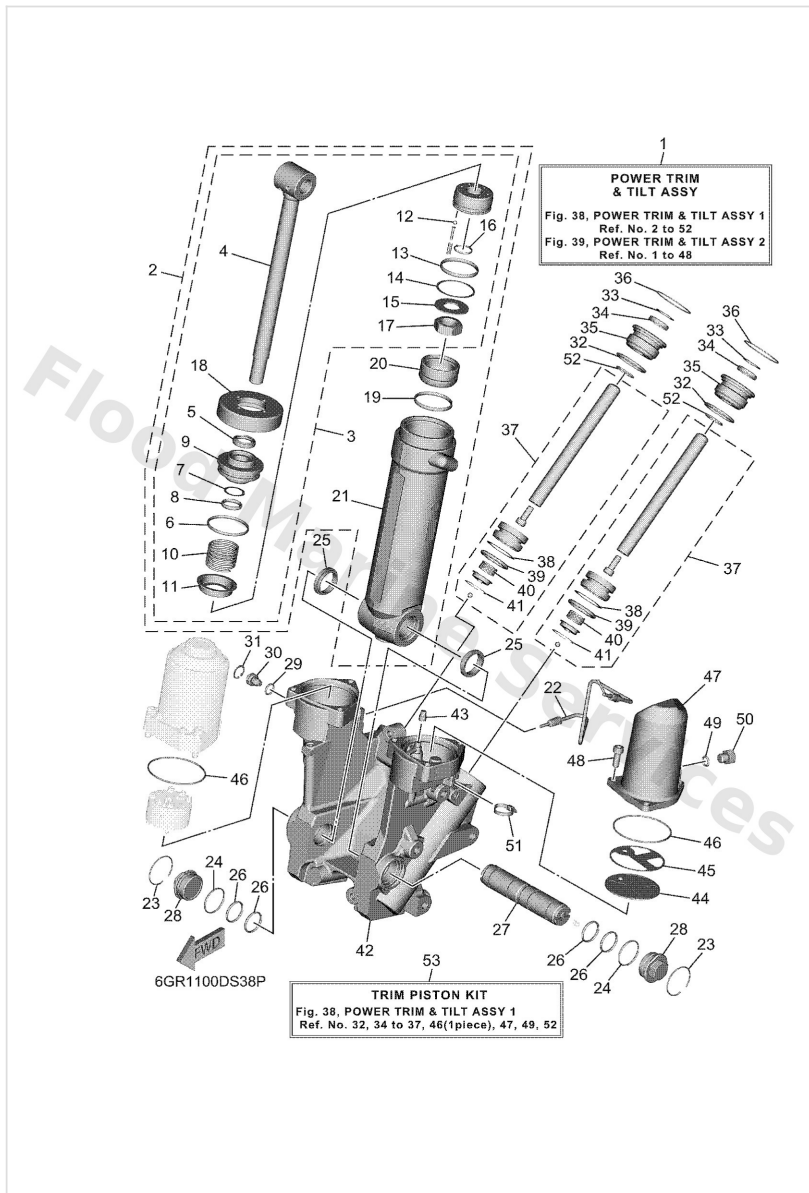

Power Trim & Tilt Assy 1

Ref	Part	
1	6GR4380007 Power trim & tilt assembly	Buy now
1	6GR4380009 Power trim & tilt assembly	Buy now
2	6GR4384000 Power tilt assembly	Buy now
3	6GR4381000 Tilt piston sub assembly	Buy now
4	6GR4380100 Rod	Buy now
5	6GR4381200 Seal, dust	Buy now
6	9321049046 O-ring (620)	Buy now
7	6GR4387200 Ring, back up	Buy now
8	6GR4386300 O-ring	Buy now
9	6GR4381100 Screw, cylinder end	Buy now
10	69J4384H00 Spring	Buy now
11	6GR4382E00 Adaptor 2	Buy now
12	9350532038 Ball(7fk)	Buy now
13	9321044006 O-ring	Buy now
14	6GR4387100 Ring, back up	Buy now