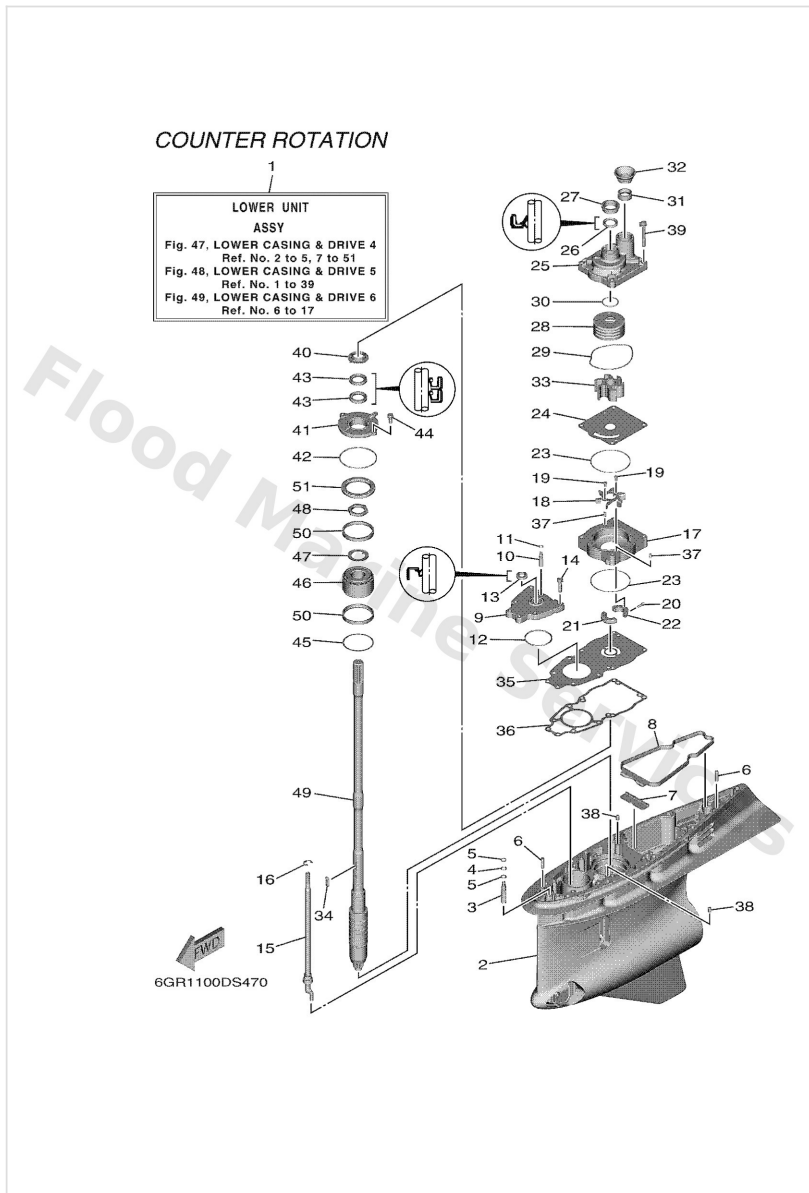

Lower Casing & Drive 4

Ref	Part	
47	9021435M07 Washer, claw	Buy now
48	9017035M34 Nut	Buy now
49	6GR4550100 Drive shaft comp. UR X(25.2")	Buy now
49	6GR4550110 Drive shaft comp. UR U(30.2")	Buy now
49	6GR4550120 Drive shaft comp. UR E(35.2")	Buy now
50	6GR4553900 Spacer 2	Buy now
51	6GR4524400 Nut	Buy now