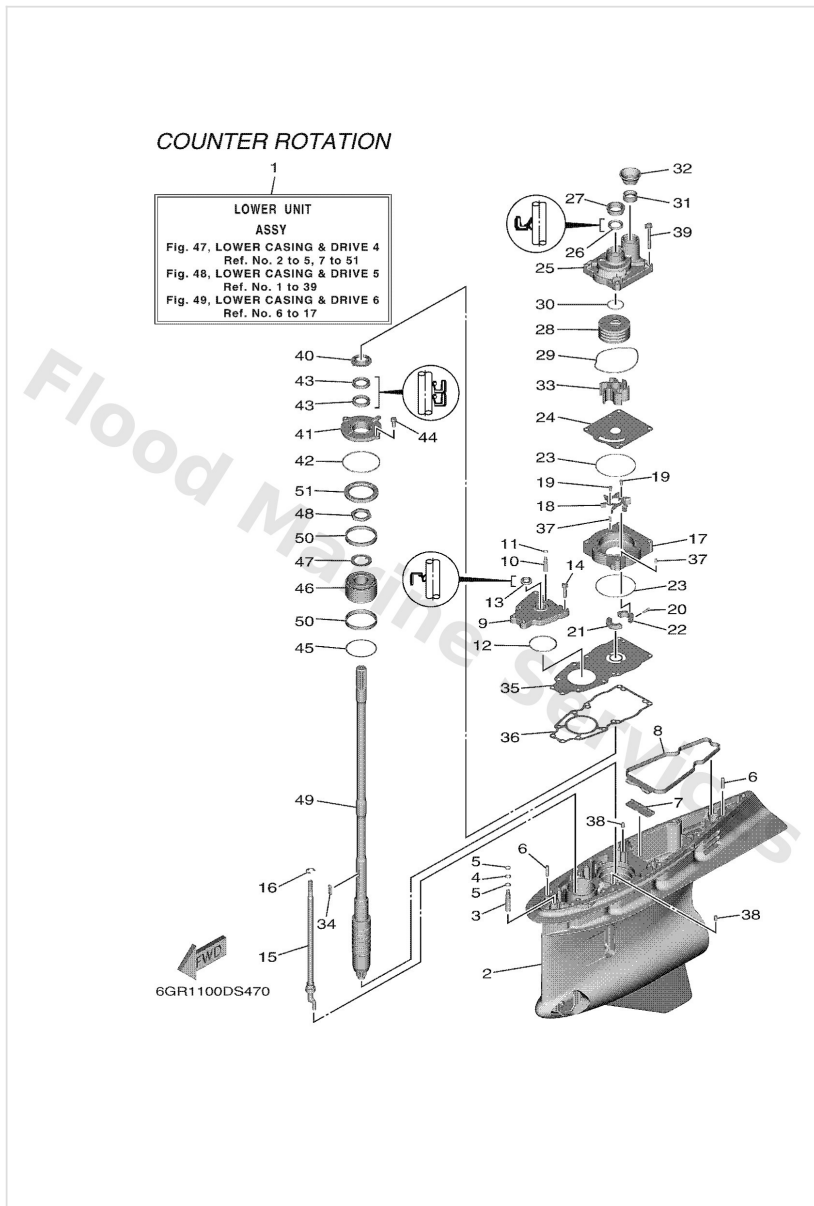

Lower Casing & Drive 4

Ref	Part	
10	6GR4530900 Valve assembly 2	Buy now
11	9321007100 O-ring (214)	Buy now
12	9321064488 93210-64488	Buy now
13	9310614001 Oil seal	Buy now
14	97E9508535 Bolt, hexagon w/w deep recess	Buy now
15	6GS4415001 Shift cam assembly UR X(25.2")	Buy now
15	6GS4415011 Shift cam assembly UR U(30.2")	Buy now
15	6GS4415021 Shift cam assembly UR E(35.2")	Buy now
16	9900212600 Circlip(58y)	Buy now
17	6GR4434100 Housing, water pump	Buy now
18	6GR1245100 Impeller, water pump	Buy now
19	9709505010 Bolt (682)	Buy now
20	9138005016 Bolt	Buy now
21	6GR4438100 Spacer 1	Buy now
22	6GR4438200 Spacer 2	Buy now