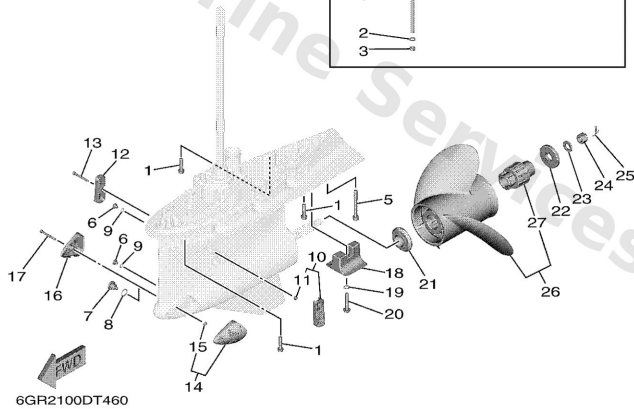

Lower Casing & Drive 3

REGULAR ROTATION

Ref	Part	
26	6GR4593410 Xto prop (ss 3x16-1/8 x22"-y) UR	Buy now
26	6GR4593610 Xto prop (ss 3x16-3/8 x20"-y) UR	Buy now
26	6GR4593810 Xto prop (ss 3x 16-5/8 x18-y) UR	Buy now
26	6GR4597010 Xto prop (ss 3x17-1/8 x15 -y) UR	Buy now
26	6GR4597210 Xto prop (ss 3x16-7/8 x17"-y) UR	Buy now
26	6GR4597410 Xto prop (ss 3x 16-5/8 x19-y) UR	Buy now
26	6GR4597610 Xto prop (ss 3x 16-3/8 x21-y) UR	Buy now
26	6GR4597810 Xto prop (ss 3x 16-1/8 x23-y) UR	Buy now
27	6GR45C8110 Damper rubber, propeller 1	Buy now