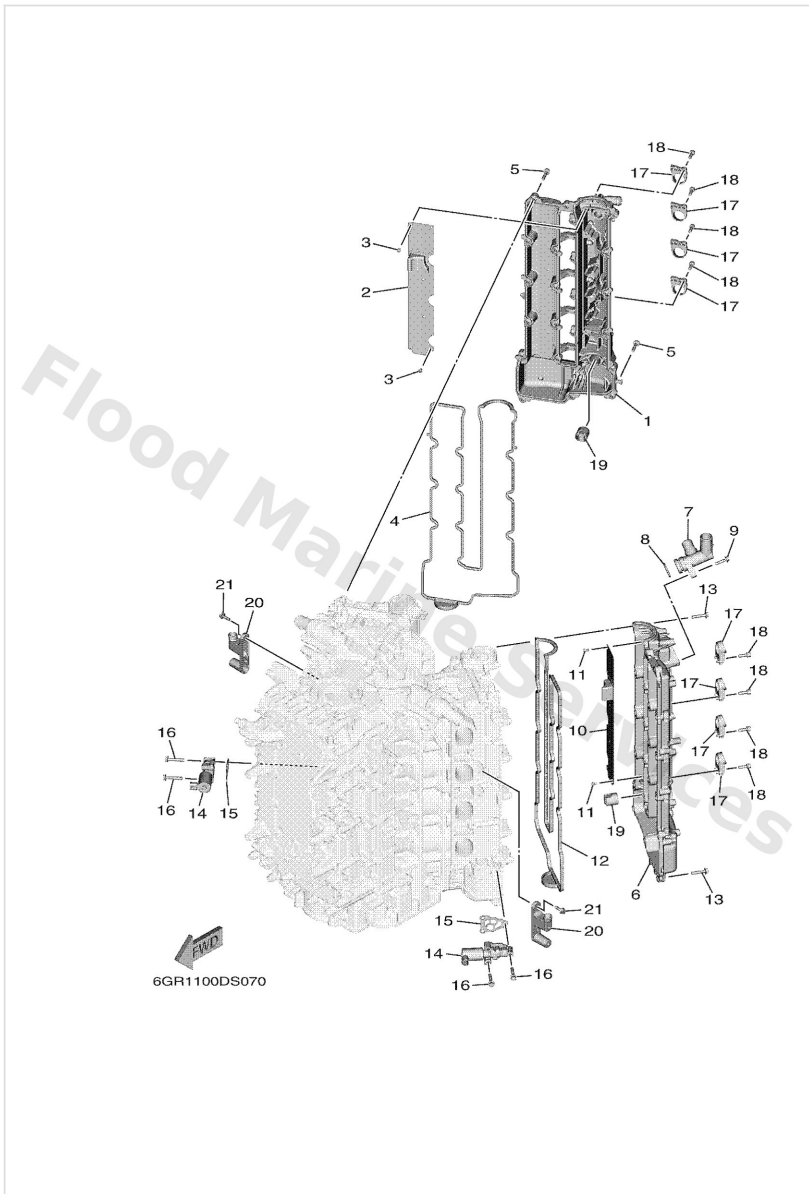

Cylinder & Crankcase 3

Ref	Part	
18	9011006038 Bolt, hexagon socket head	Buy now
19	6GR1192700 Lifter	Buy now
20	6GR4274300 Bracket	Buy now
21	95D9506020 Bolt, flange deep recess	Buy now