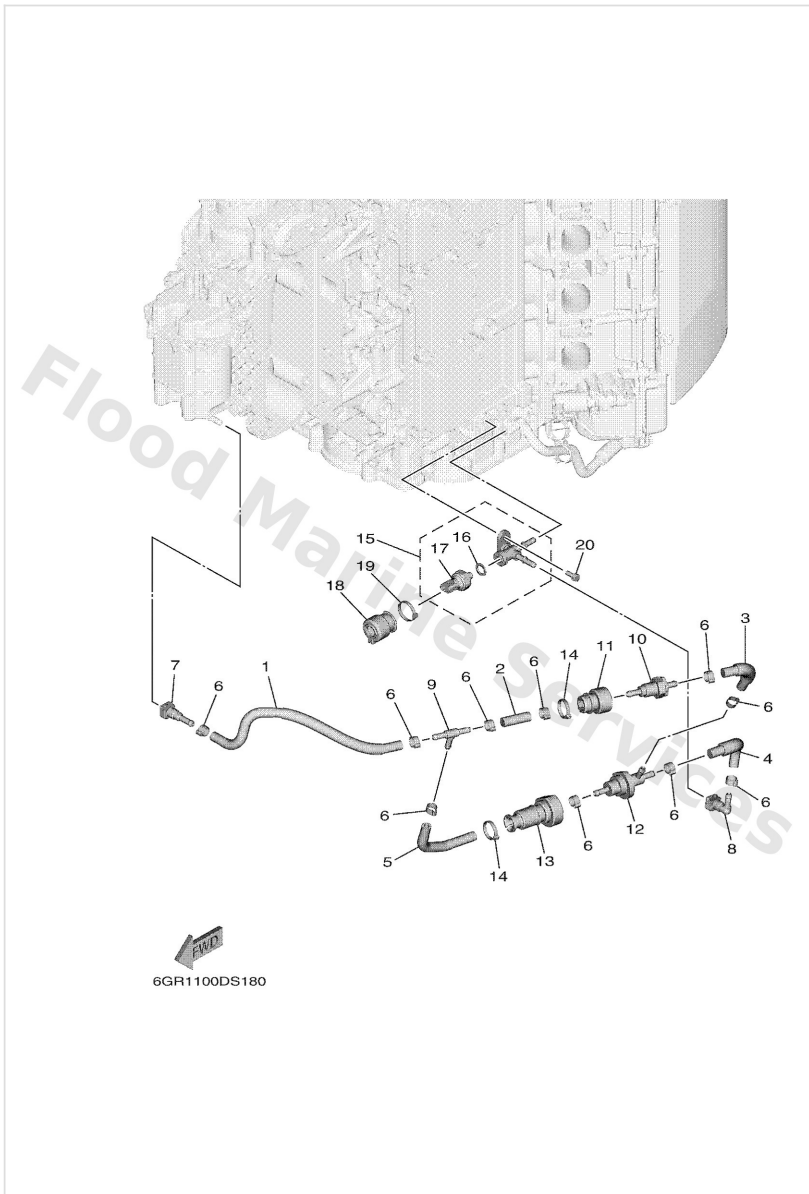

Fuel 2

Ref	Part	
16	6GR825A800 Seal, sensor	Buy now
17	6GR8242100 Sensor, fuel pressure	Buy now
18	6GR2464E00 Cover, cap	Buy now
20	97E9506516 Bolt, hexagon w/w deep recess	Buy now