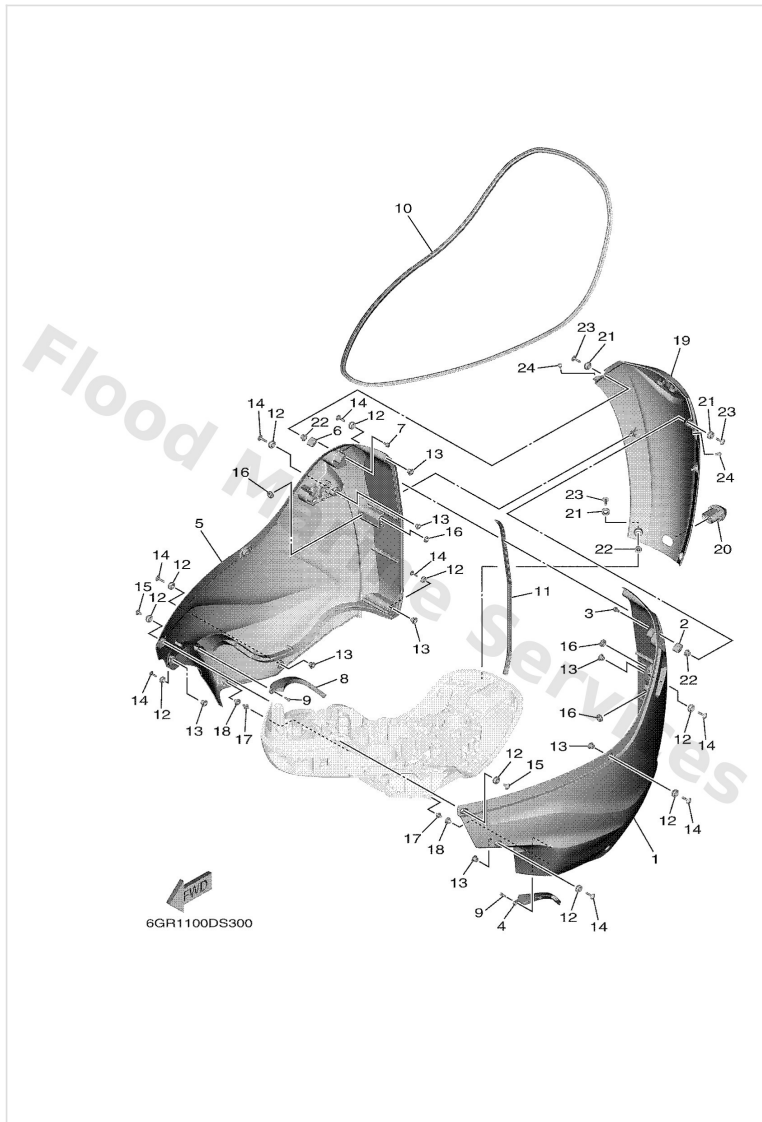

Bottom Cowling 2

Ref	Part	
1	6GR4271200 Cowling, Bottom 2	Buy now
1	6GR42712008D Cowling, bottom 2 GRAY	Buy now
1	6GR4271200CE Cowling, bottom 2 WHITE	Buy now
2	6GR4274400 Stay	Buy now
3	95D9506012 Bolt, flange deep recess	Buy now
4	6GR4262200 Side, mole cowling 1	Buy now
5	6GR4271300 Cowling, Bottom 3	Buy now
5	6GR42713008D Cowling, bottom 3 GRAY	Buy now
5	6GR4271300CE Cowling, bottom 3 WHITE	Buy now
8	6GR4262300 Side, mole cowling 2	Buy now
9	9016705017 Screw, tapping	Buy now
10	6GR4261500 Seal	Buy now
11	6GR4276900 Seal, rubber	Buy now
12	9048016015 Grommet	Buy now
13	6GR4275800 Collar	Buy now