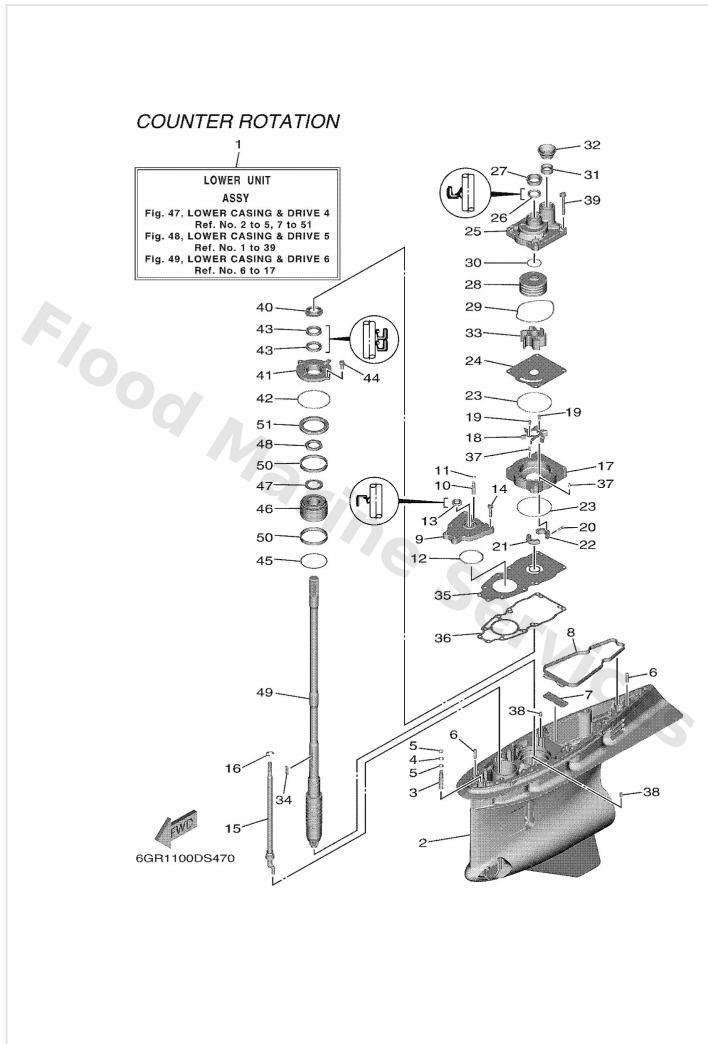

Lower Casing & Drive 4

Ref	Part	
1	6GS45300028D Lower unit assembly GRAY, X(25.2")	Buy now
1	6GS4530002CE Lower unit assembly WHITE, X(25.2")	Buy now
1	6GS45300128D Lower unit assembly GRAY, U(30.2")	Buy now
1	6GS4530012CE Lower unit assembly WHITE, U(30.2")	Buy now
1	6GS45300228D Lower unit assembly GRAY, E(35.2")	Buy now
1	6GS4530022CE Lower unit assembly WHITE, E(35.2")	Buy now
2	6GR45311008D Casing, lower GRAY	Buy now
2	6GR4531100CE Casing, lower WHITE	Buy now
3	6GR4530800 Valve assembly 1	Buy now
4	9321010010 O-ring	Buy now
5	6GR4387300 Ring, back up	Buy now
6	9948008030 Pin	Buy now
7	6GR4537600 Guide, seal damper	Buy now
8	6GR4537500 Damper, seal	Buy now
9	6GR4532100 Plate	Buy now