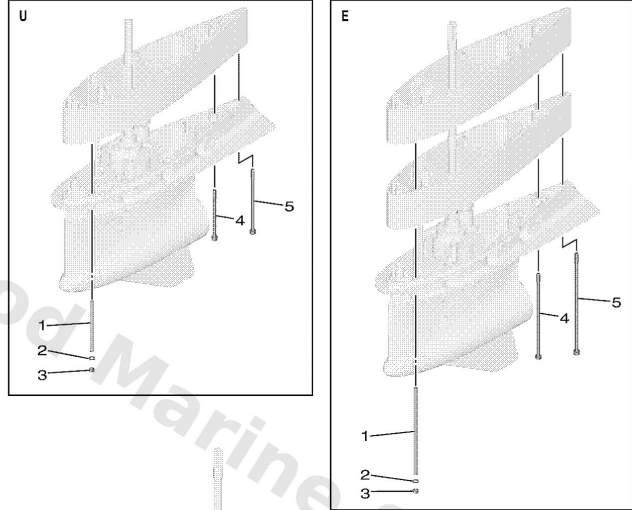

Lower Casing & Drive 3

REGULAR ROTATION

Ref	Part	
11	9018506M07 Nut, self-locking(6e5)	Buy now
12	6GR4521501 Cover, water inlet 2	Buy now
13	9011006425 Bolt, hexagon socket head	Buy now
14	6GR4522401 Cover, water inlet 3	Buy now
16	6GR4522501 Cover, water inlet 4	Buy now
18	6AW4537300 Anode	Buy now
19	9299010300 Washer	Buy now
20	9010510257 Bolt, flange	Buy now
21	6GR4598700 Spacer 1	Buy now
22	6GR4599700 Spacer 2	Buy now
23	9020119M01 Washer, plate(6u1)	Buy now
24	9017118M04 Nut, castle (6e5)	Buy now
25	9149040030 Pin, cotter (663)	Buy now
26	6GR4593010 Xto prop (ss 3 x 16 x 25-y) UR	Buy now
26	6GR4593210 Xto prop (3x16" x 24"-y) UR	Buy now