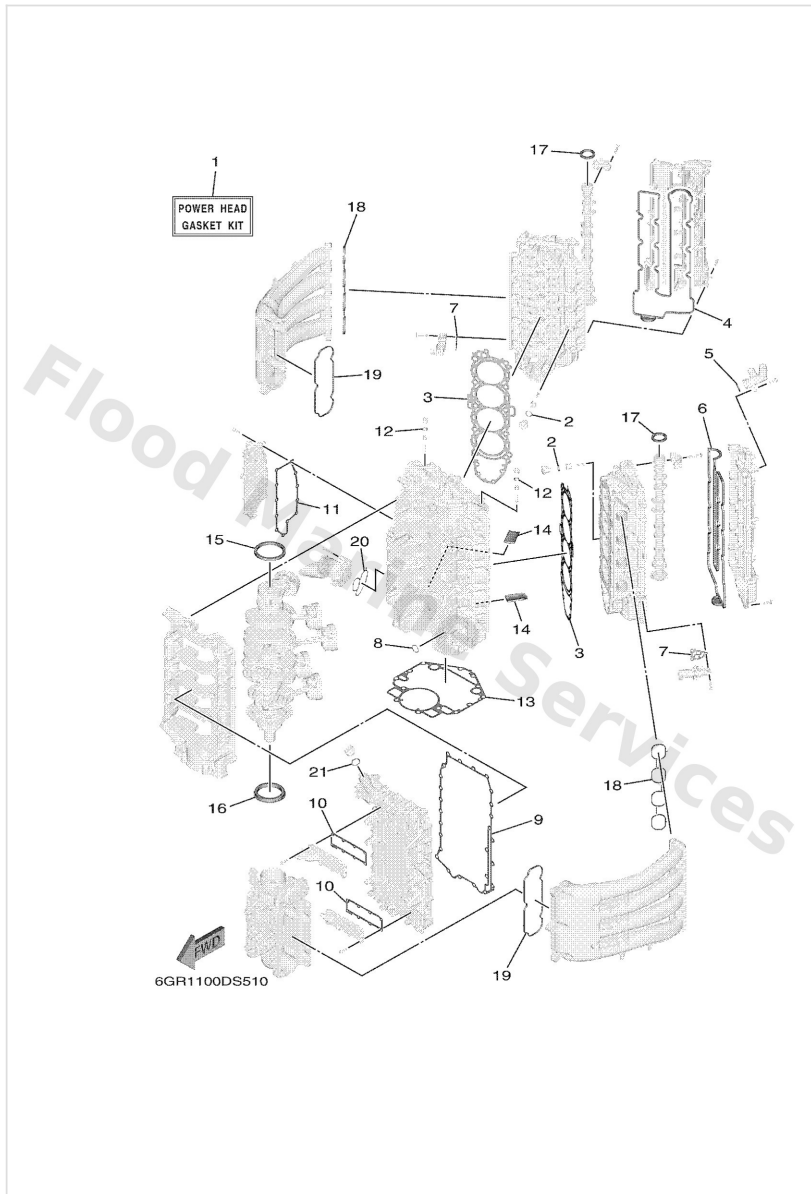

Repair Kit 1

Ref	Part	
16	9310285010 Oil seal	Buy now
17	9310238008 Oil seal	Buy now
18	6GR1364500 Gasket, manifold 1	Buy now
19	6GR1364600 Gasket, manifold 2	Buy now
20	6GR1347700 Gasket	Buy now
21	9321024M79 O-ring	Buy now