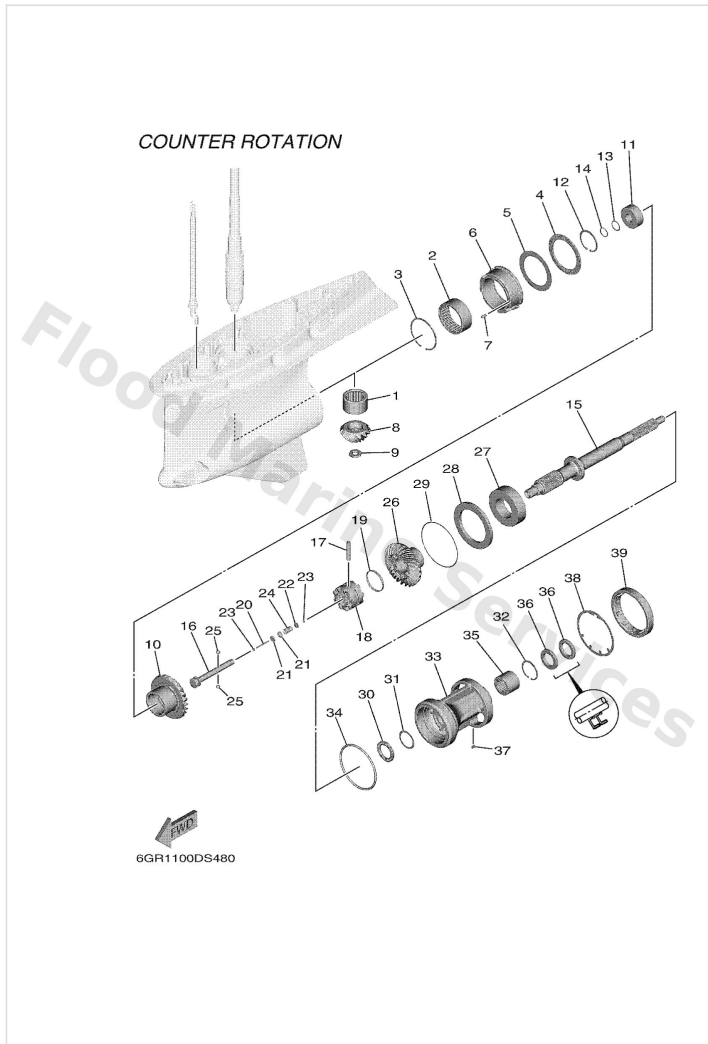

Lower Casing & Drive 5

Ref	Part	
1	93311944A0 Bearing	Buy now
2	93311675A1 Bearing	Buy now
3	9345092171 Circlip	Buy now
4	9334069012 Bearing	Buy now
5	6GR4556700 Shim (t:2.00mm) UR	Buy now
5	6GR4556710 Shim (t:2.03mm) UR	Buy now
5	6GR4556720 Shim (t:2.06mm) UR	Buy now
5	6GR4556730 Shim (t:2.09mm) UR	Buy now
5	6GR4556740 Shim (t:2.12mm) UR	Buy now
5	6GR4556750 Shim (t:2.15mm) UR	Buy now
5	6GR4556760 Shim (t:2.18mm) UR	Buy now
5	6GR4556770 Shim (t:2.21mm) UR	Buy now
6	6GR4582400 Adapter	Buy now
7	9360616117 -	Buy now
8	6GR4555100 Pinion	Buy now