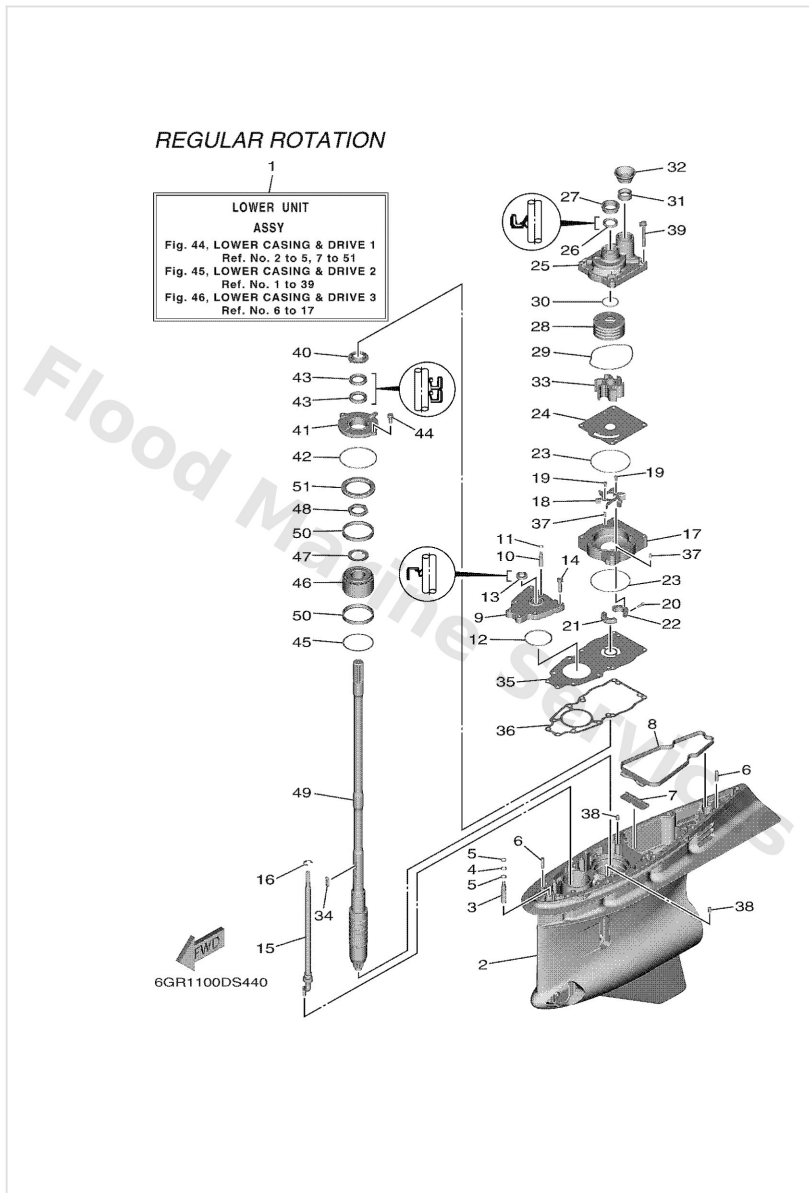

Lower Casing & Drive 1

Ref	Part	
47	9021435M07 Washer, claw	Buy now
48	9017035M34 Nut	Buy now
49	6GR4550100 Drive shaft comp. UR X(25.2")	Buy now
49	6GR4550110 Drive shaft comp. UR U(30.2")	Buy now
49	6GR4550120 Drive shaft comp. UR E(35.2")	Buy now
50	6GR4553900 Spacer 2	Buy now
51	6GR4524400 Nut	Buy now